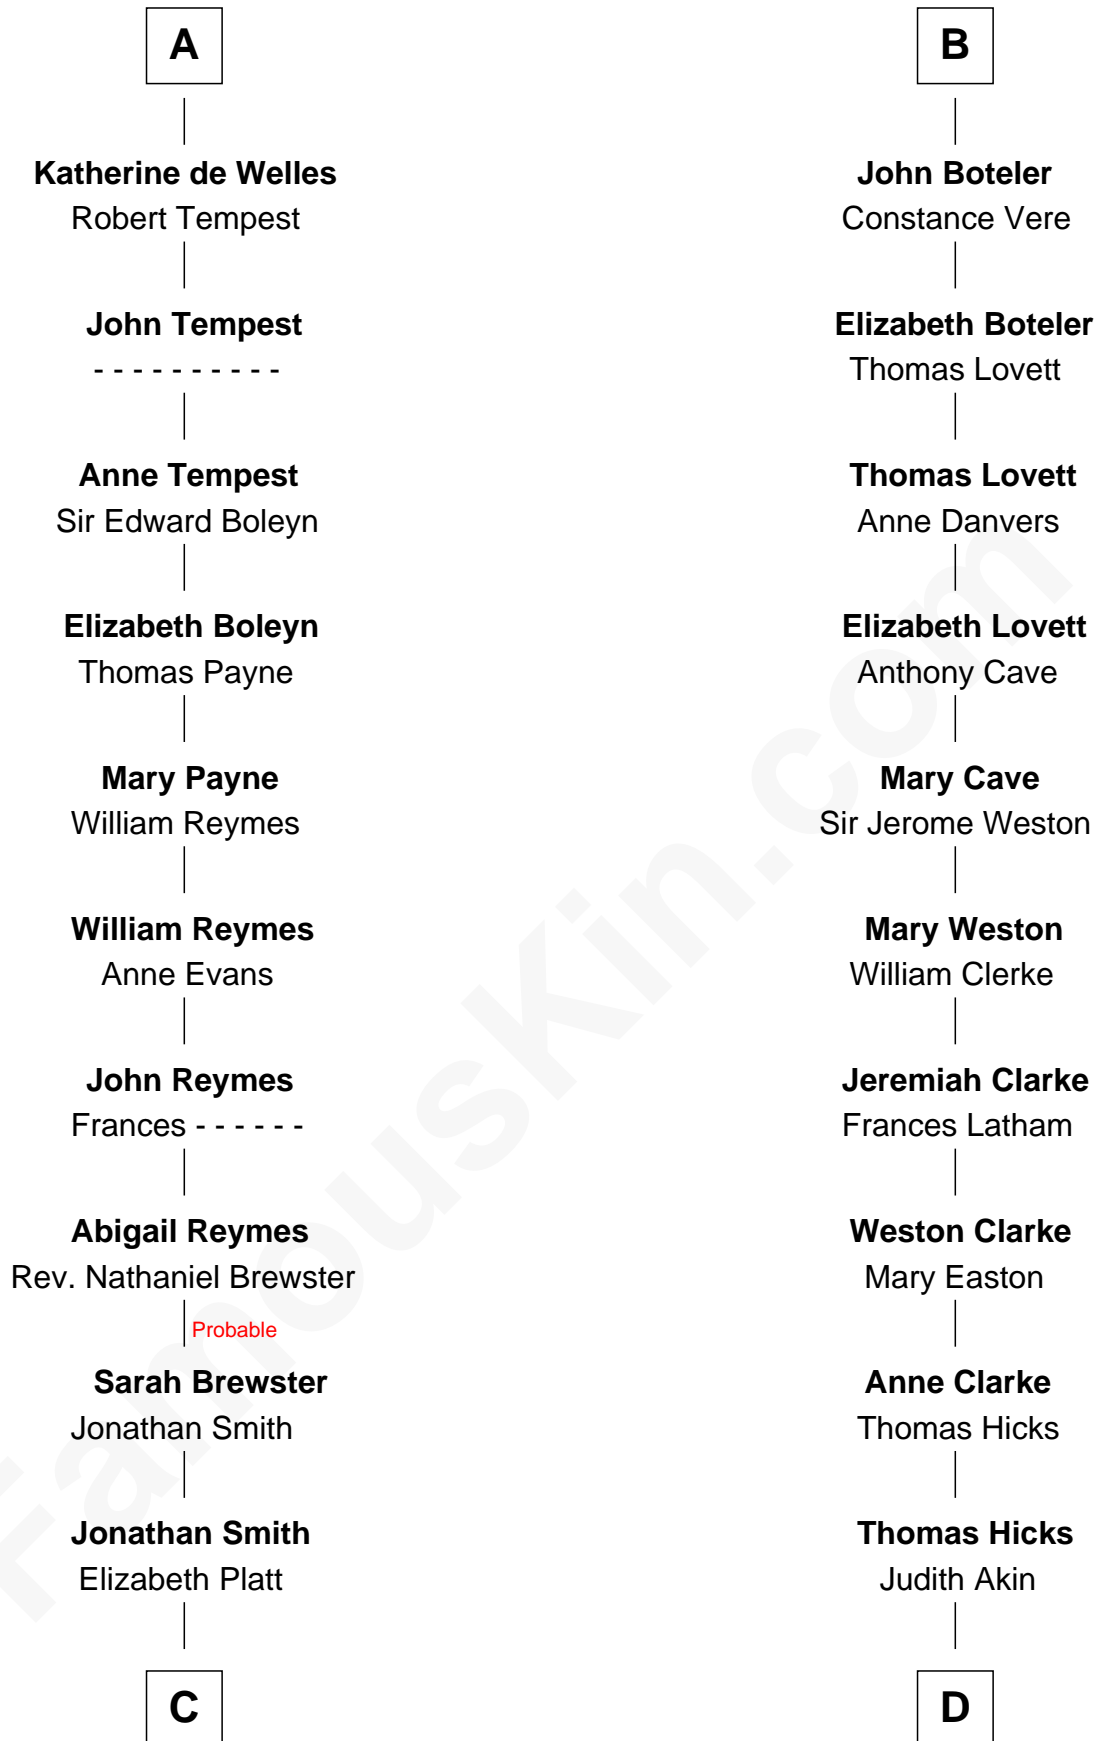

FamousKin.com

Relationship Chart of

William Floyd

Signer of the Declaration of Independence

18th cousin 2 times removed of

Hetty Green

"The Witch of Wall Street"

Sir William de Cantilupe

Eve de Braiose

C

Tabitha Smith

Nicholl Floyd

William Floyd

Signer of Declaration of Independence

D

Sarah Hicks

Gideon Howland

Gideon Howland

Mehitable Howland

Abby Slocum Howland

Edward Mott Robinson

Hetty Green

"The Witch of Wall Street"

FamousKin.com