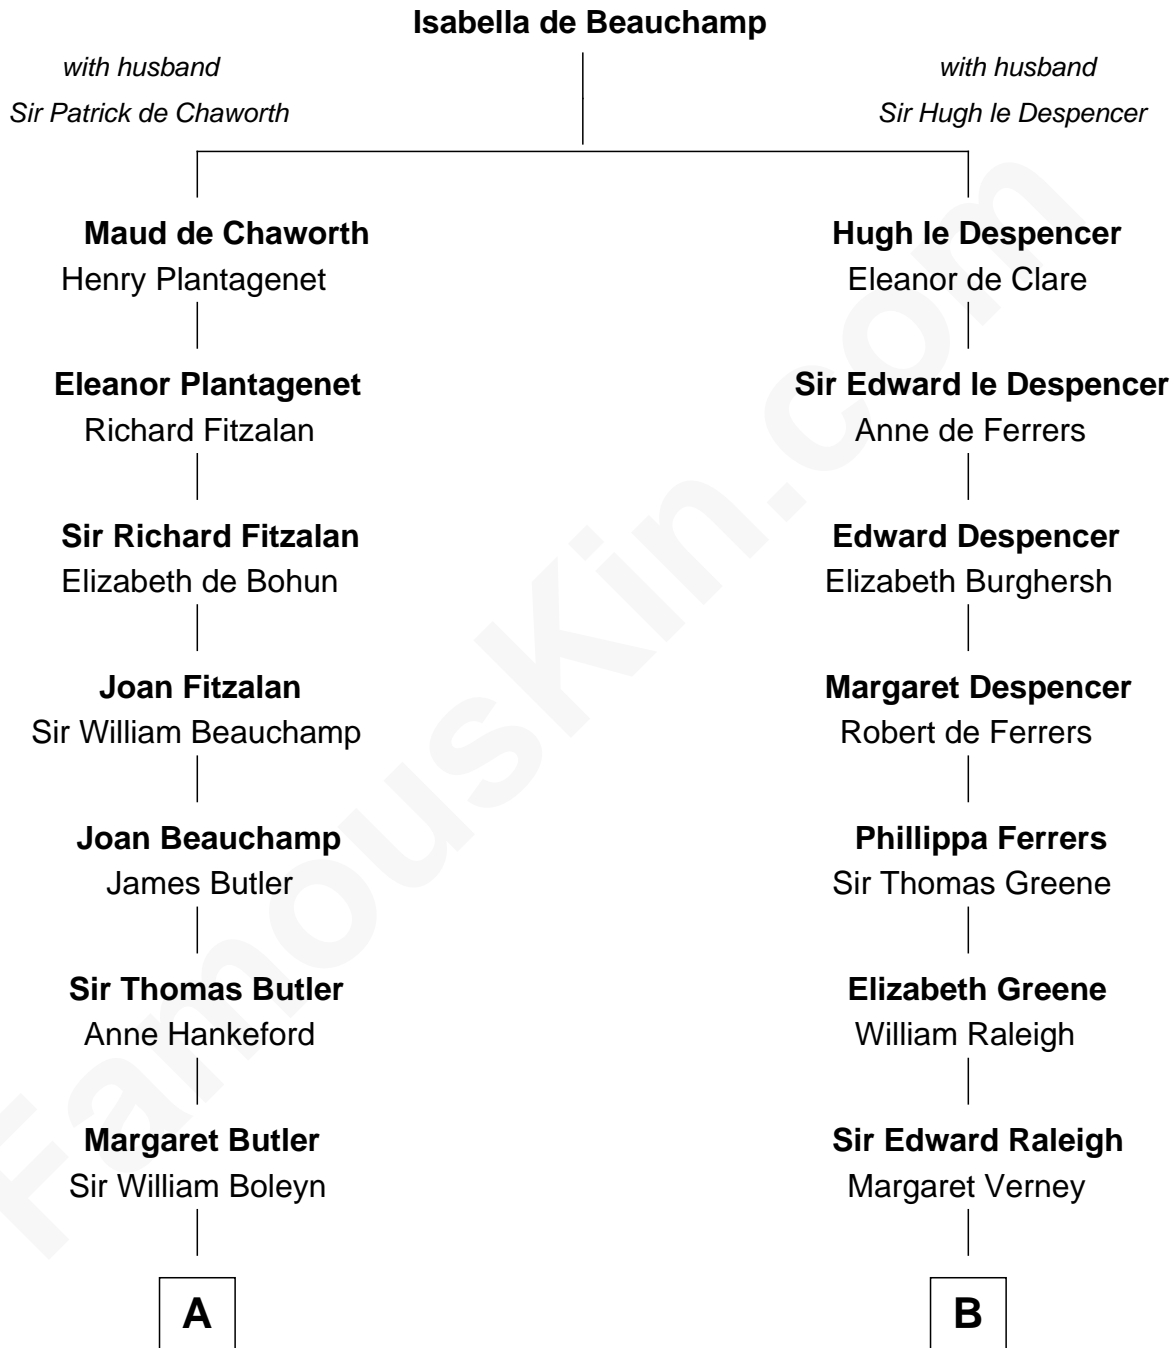

# FamousKin.com

## Relationship Chart of

### William Floyd

*Signer of the Declaration of Independence*

16th cousin 3 times removed of

**Shanghai Pierce**  
*Texas Cattleman*

**C**

**Susanna Stoddard**

Isaac Pearce

**Jonathan D. Pearce**

Hanna Phillips Head

**Shanghai Pierce**

*Texas Cattleman*

FamousKin.com