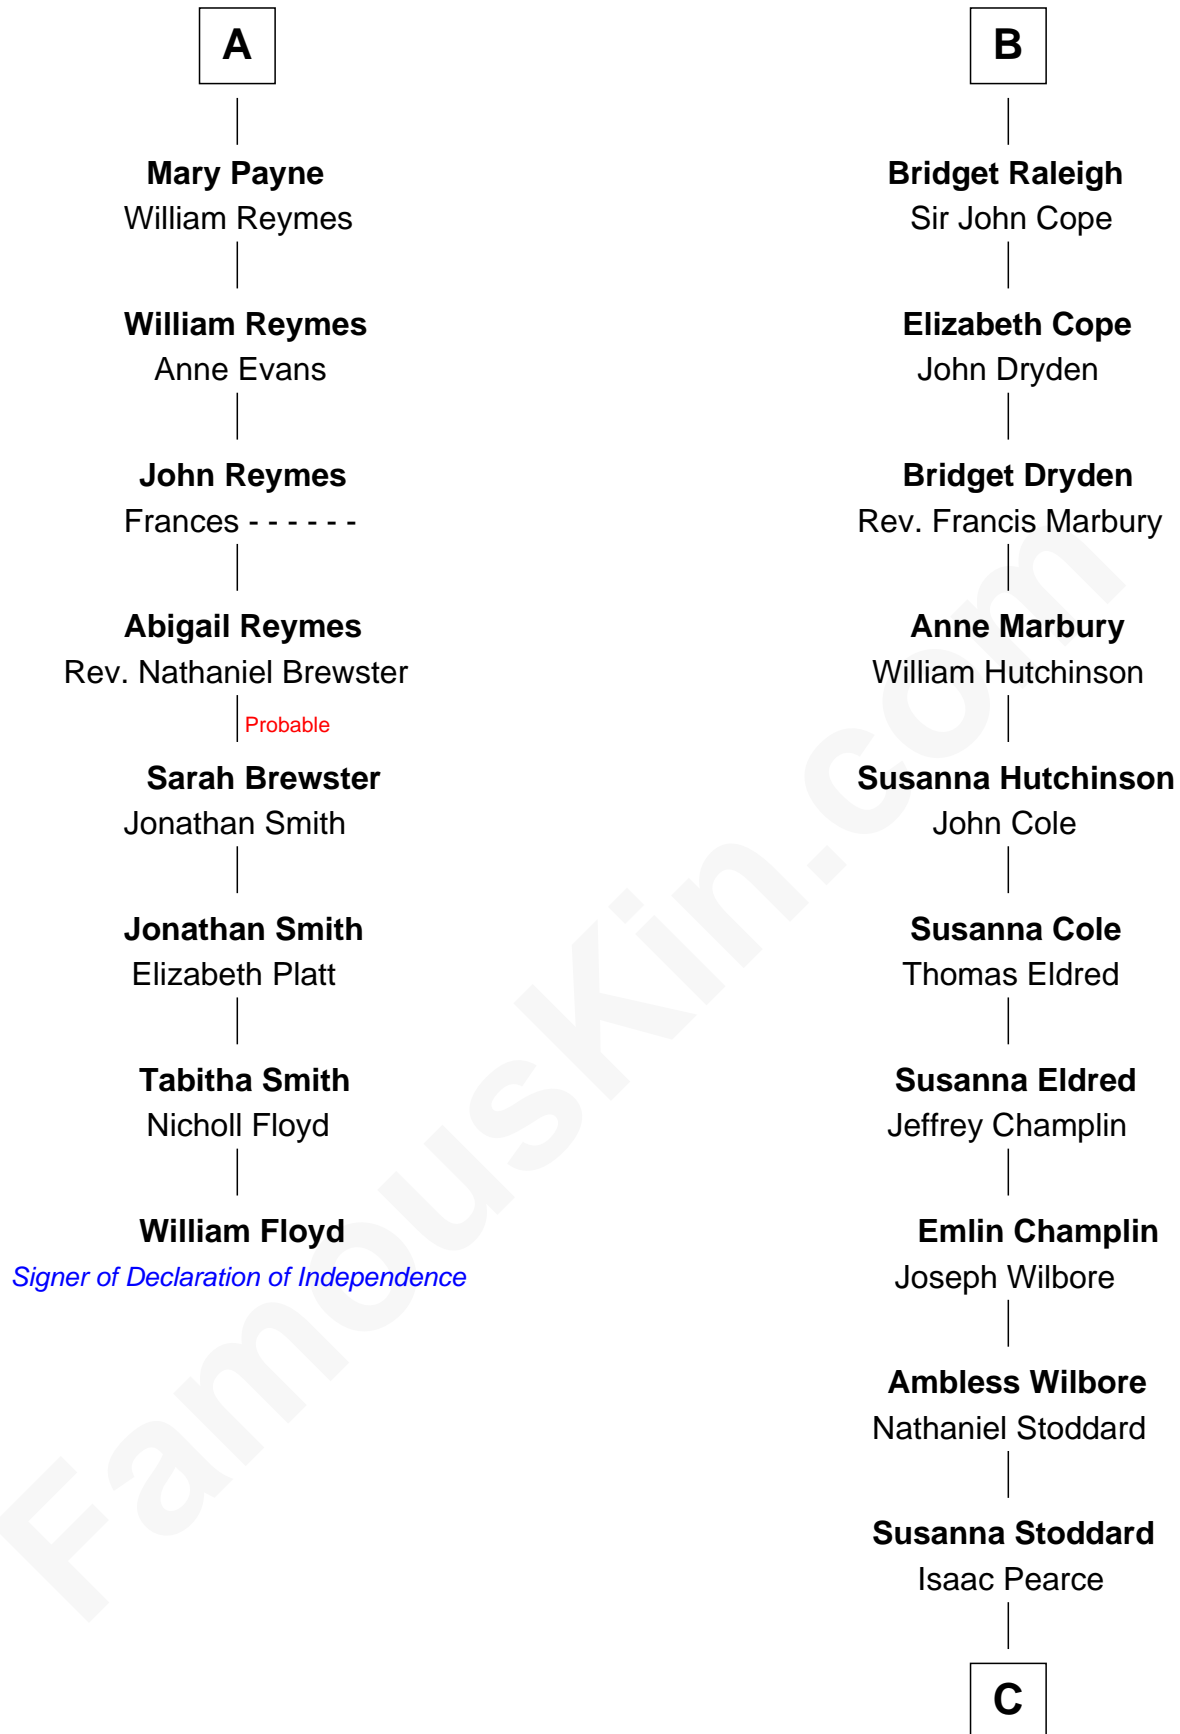

### William Floyd

*Signer of the Declaration of Independence*

14th cousin 4 times removed of

**Shanghai Pierce**  
*Texas Cattleman*

**Sir James le Boteler**  
Eleanor de Bohun

**James le Boteler**  
Elizabeth Darcy

**James Butler**  
Anne de Welles

**James Butler**  
Joan Beauchamp

**Sir Thomas Butler**  
Anne Hankeford

**Margaret Butler**  
Sir William Boleyn

**Sir Edward Boleyn**  
Anne Tempest

**Elizabeth Boleyn**  
Thomas Payne

**A**

**Pernel le Boteler**  
Sir Gilbert Talbot

**Sir Richard Talbot**  
Ankaret le Strange

**Mary Talbot**  
Sir Thomas Greene

**Sir Thomas Greene**  
Phillippa Ferrers

**Elizabeth Greene**  
William Raleigh

**Sir Edward Raleigh**  
Margaret Verney

**Sir Edward Raleigh**  
Anne Chamberlayne

**B**

C

Jonathan D. Pearce  
Hanna Phillips Head

Shanghai Pierce  
*Texas Cattleman*

FamousKin.com