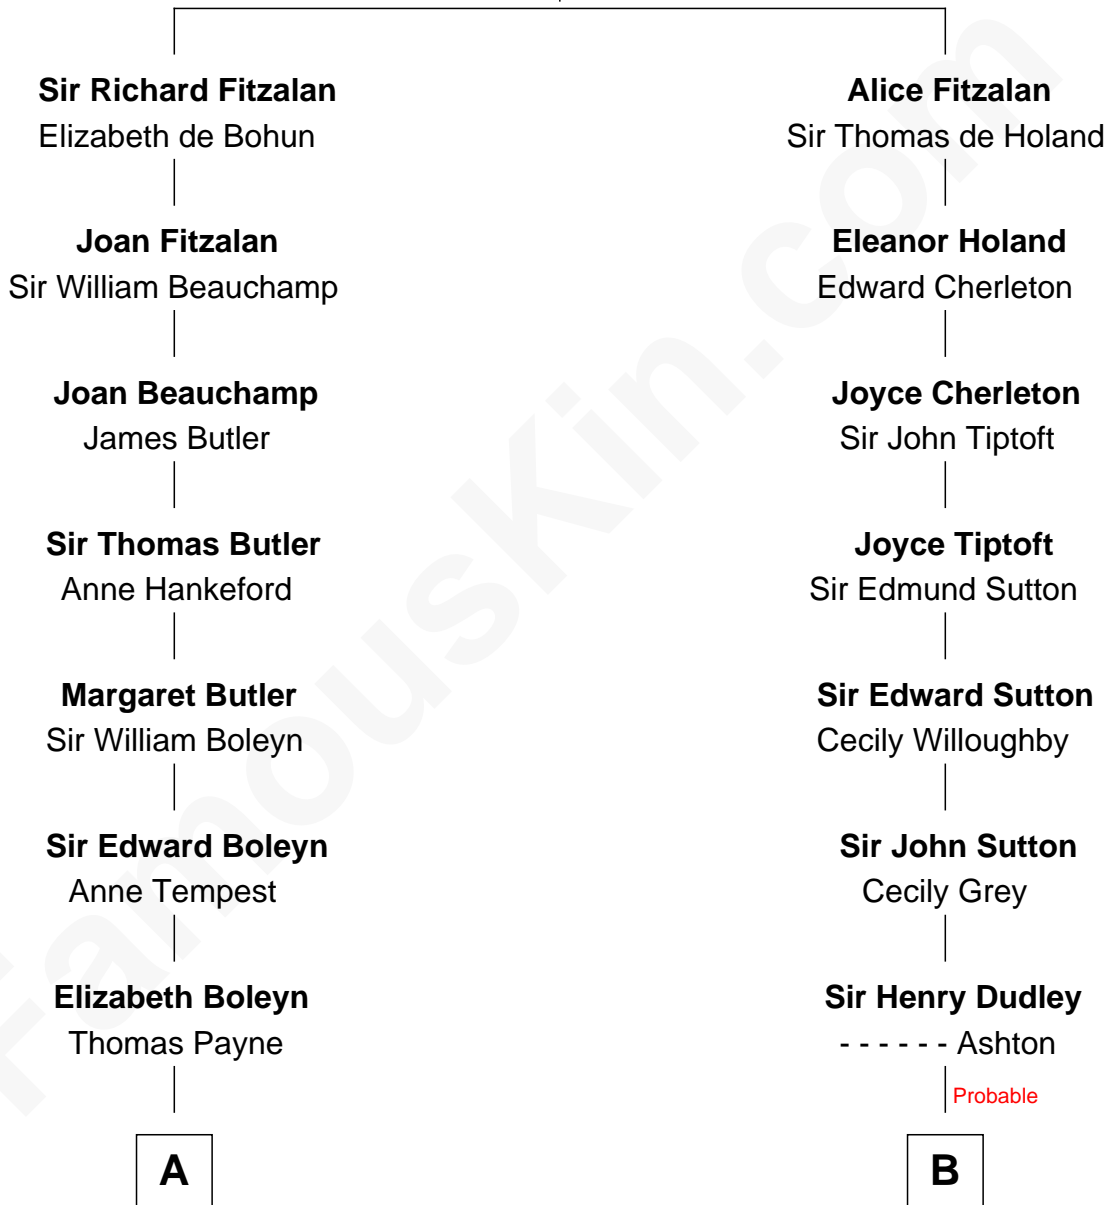

## Relationship Chart of

### William Floyd

*Signer of the Declaration of Independence*

14th cousin 4 times removed of

### Alan Shepard

*Mercury and Apollo Astronaut*

**Richard Fitzalan**  
Eleanor Plantagenet

**C**

Alan Bartlett Shepard  
Pauline Renza Emerson

Alan Shepard  
*Mercury and Apollo Astronaut*

FamousKin.com