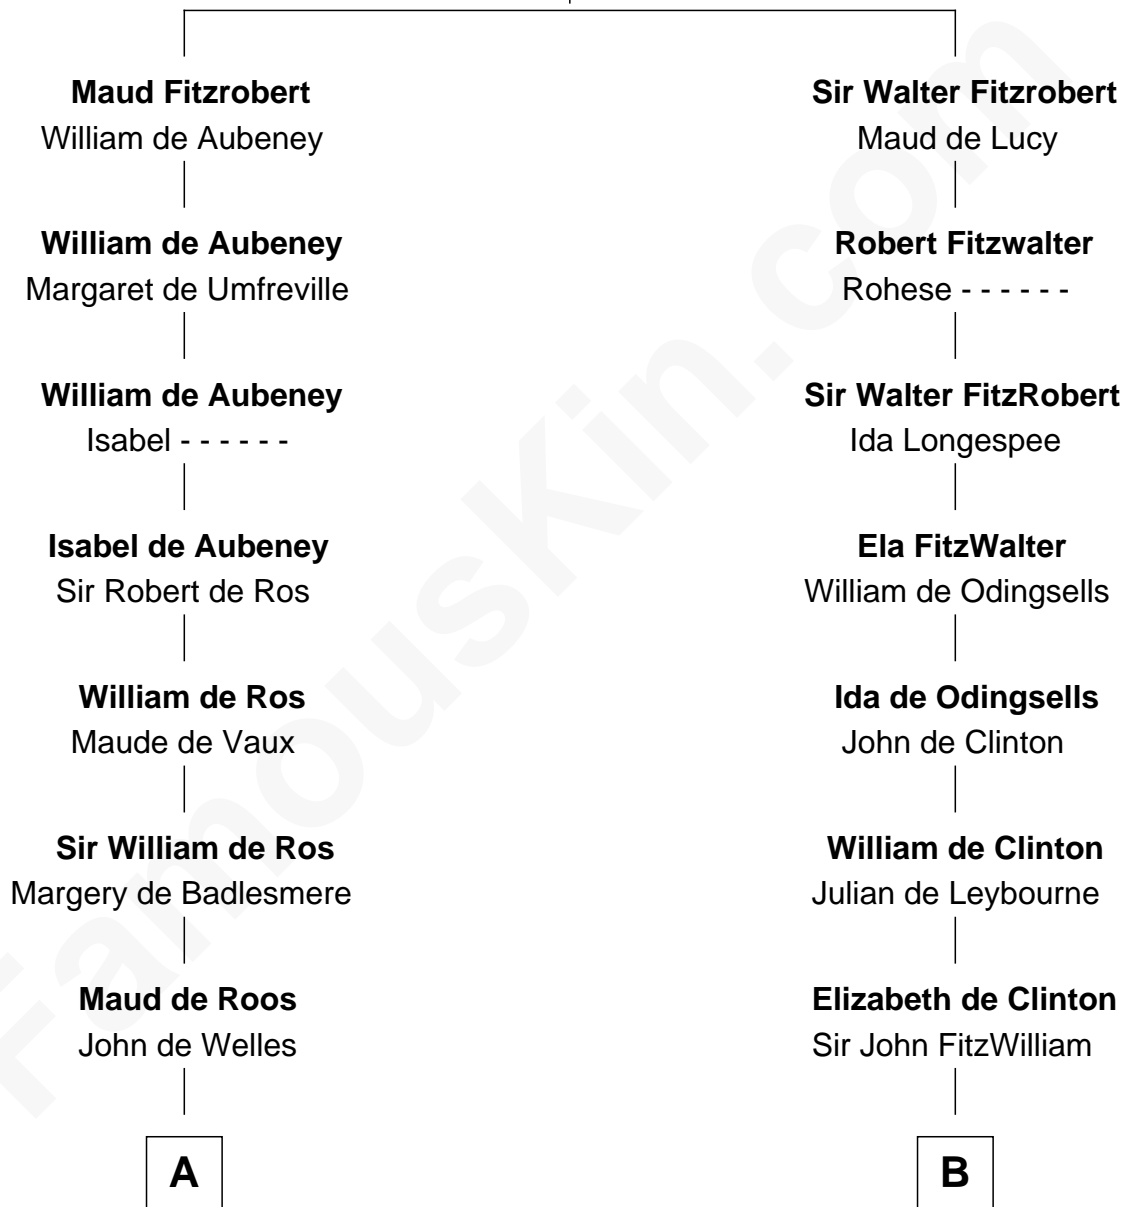

FamousKin.com

Relationship Chart of

William Floyd

Signer of the Declaration of Independence

20th cousin of

John Quincy Adams

6th U.S. President

Robert Fitzrichard

Maud de St. Liz

C

Sarah Brewster
Jonathan Smith

Jonathan Smith
Elizabeth Platt

Tabitha Smith
Nicholl Floyd

William Floyd

Signer of Declaration of Independence

D