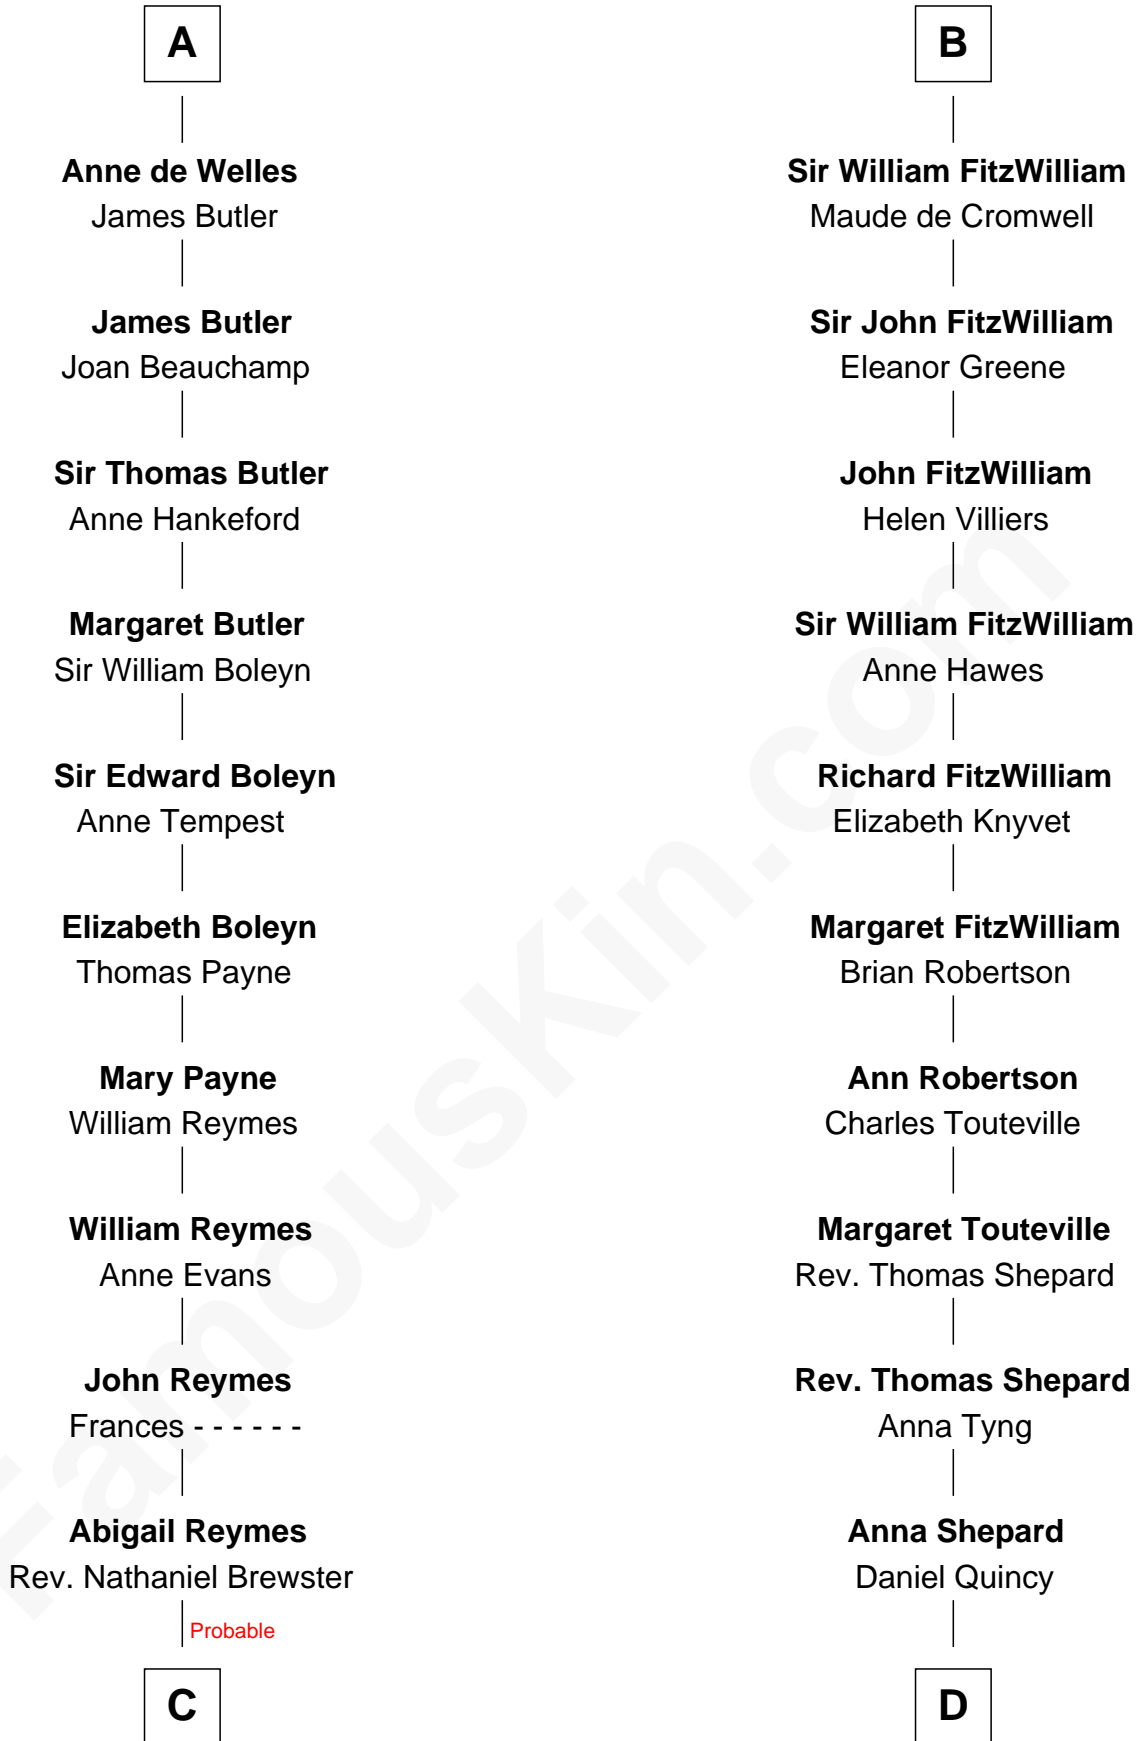

FamousKin.com

Relationship Chart of

William Floyd

Signer of the Declaration of Independence

20th cousin of

John Quincy Adams

6th U.S. President

Robert Fitzrichard

Maud de St. Liz

C

Sarah Brewster
Jonathan Smith

Jonathan Smith
Elizabeth Platt

Tabitha Smith
Nicholl Floyd

William Floyd

Signer of Declaration of Independence

D