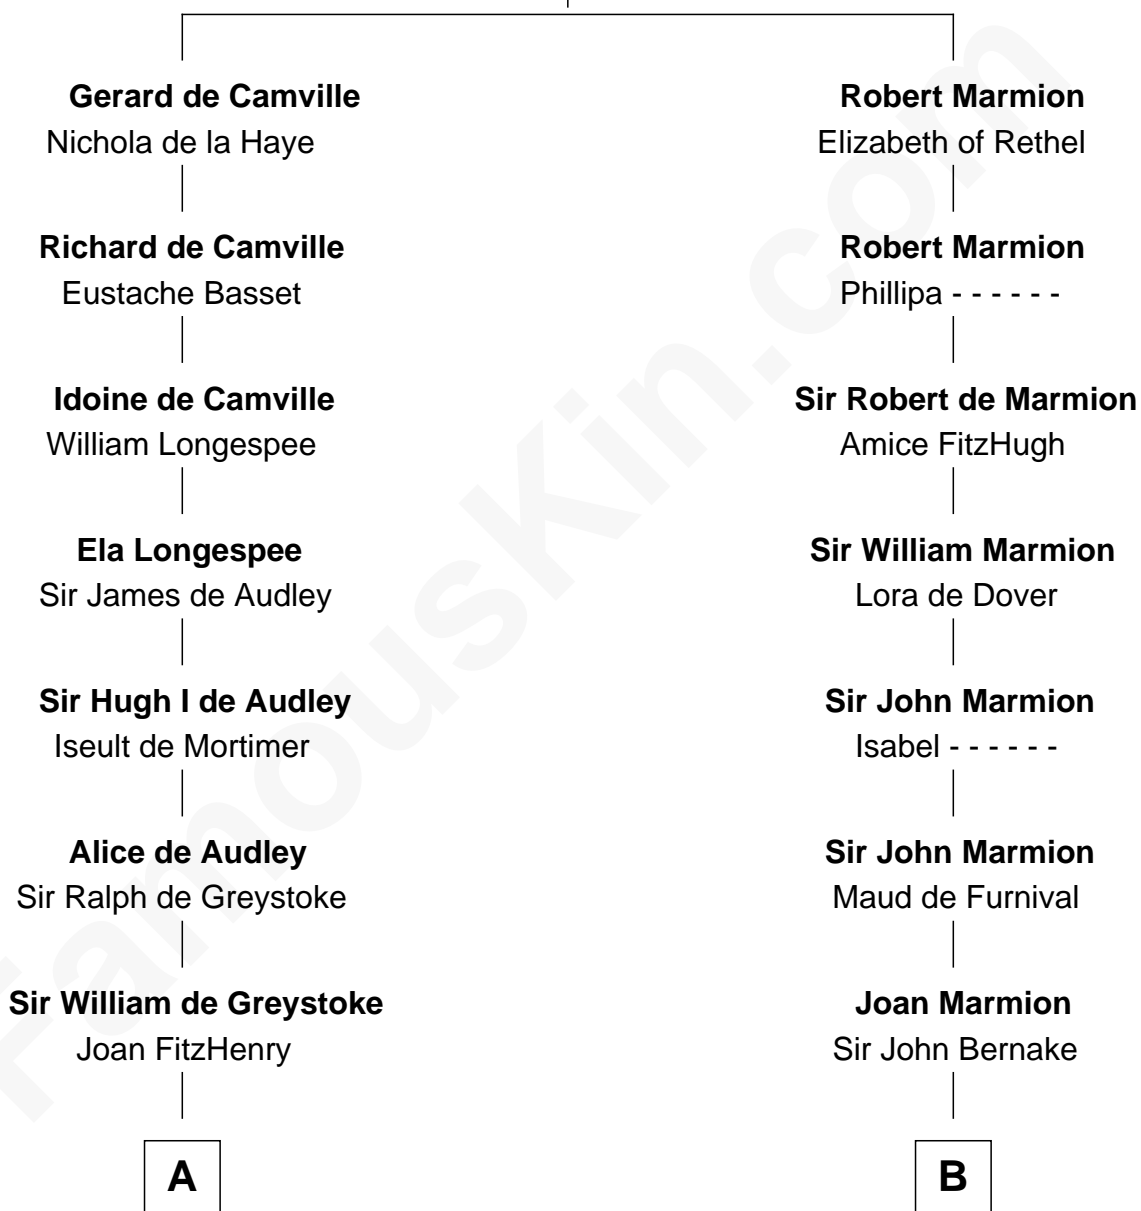

FamousKin.com Relationship Chart of

William Floyd

Signer of the Declaration of Independence

21st cousin of

John Quincy Adams

6th U.S. President

Miliscent of Rethel

*with husband
Richard de Camville*

*with husband
Robert Marmion*

C

Abigail Reymes
Rev. Nathaniel Brewster

Probable

Sarah Brewster
Jonathan Smith

Jonathan Smith
Elizabeth Platt

Tabitha Smith
Nicholl Floyd

William Floyd
Signer of Declaration of Independence