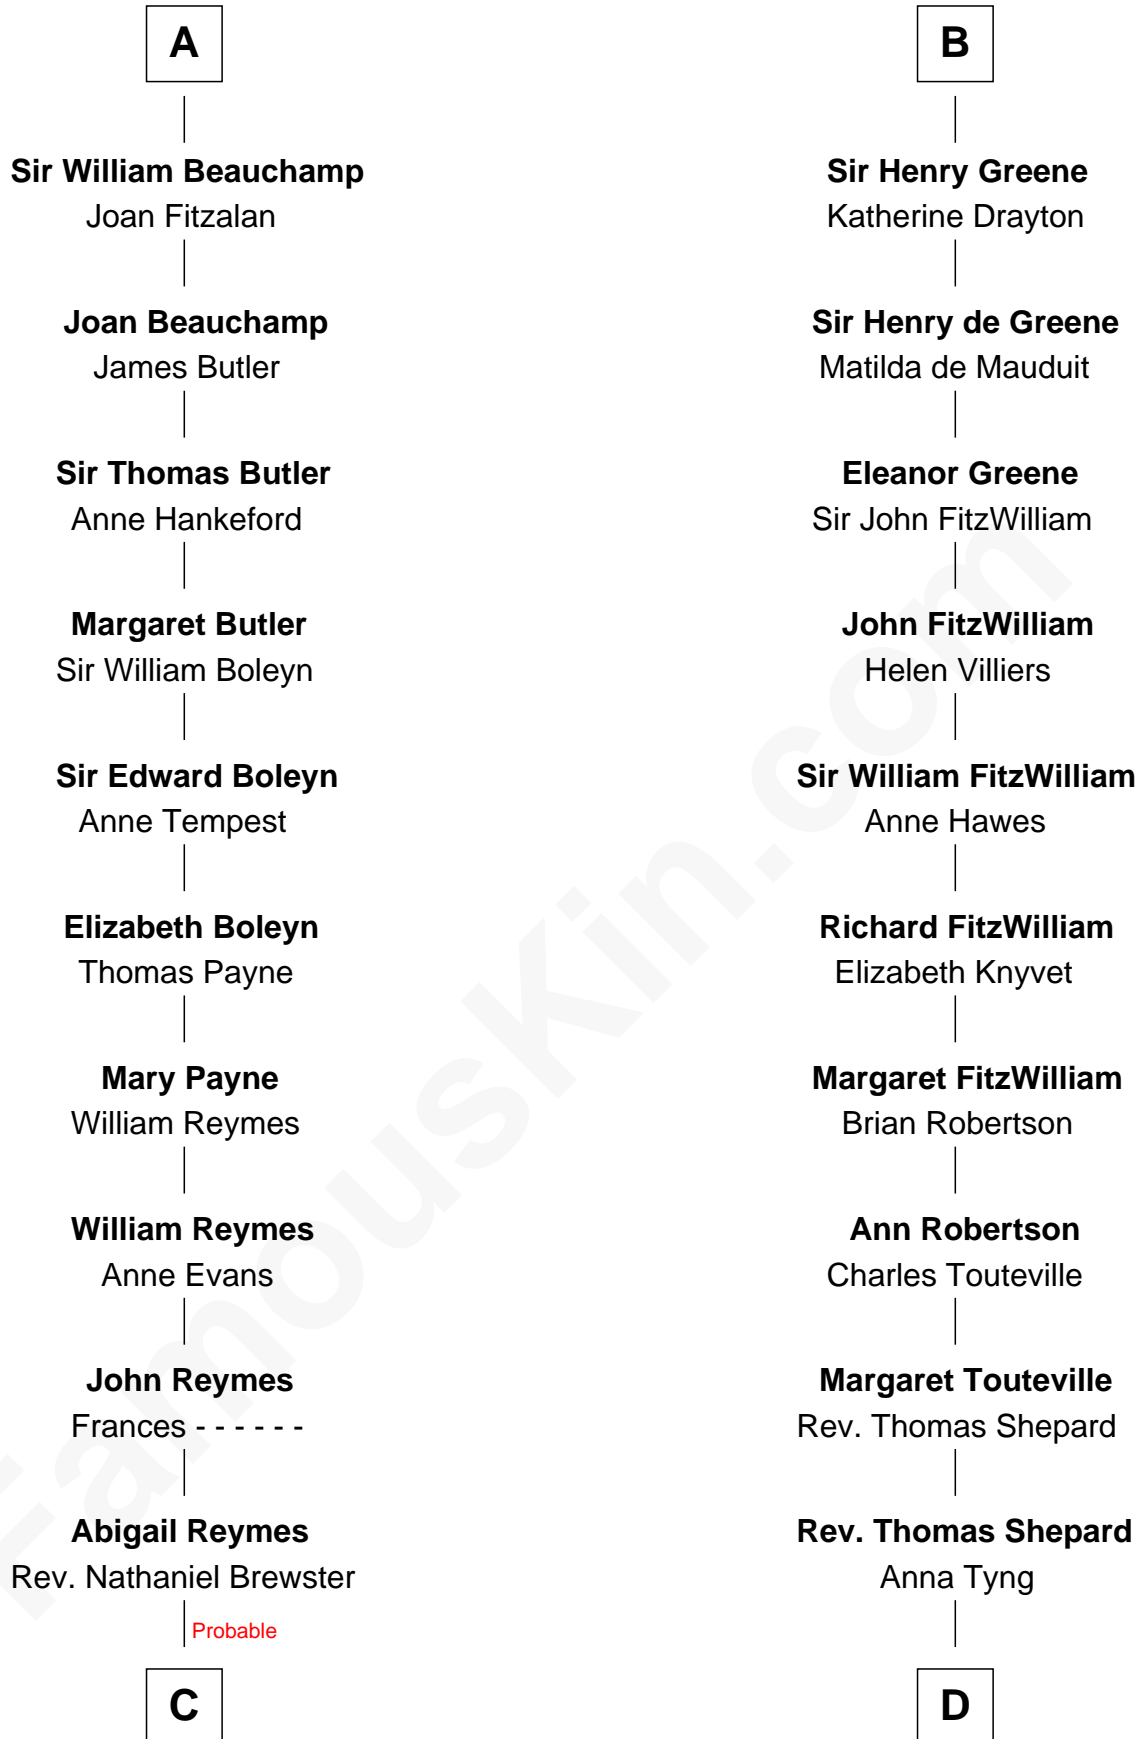

FamousKin.com

Relationship Chart of

William Floyd

Signer of the Declaration of Independence

20th cousin 1 time removed of

John Quincy Adams

6th U.S. President

Gilbert Fitzrichard de Clare
Adeliza de Clermont-en-Beauvaisis

Richard Fitzgilbert de Clare
Adeliza de Meschines

Roger de Clare
Maud de St. Hilary

Aveline de Clare
Sir Geoffrey FitzPiers

Sir John FitzGeoffrey
Isabel le Bigod

Maud FitzJohn
William de Beauchamp

Guy de Beauchamp
Alice de Toeni

Sir Thomas de Beauchamp
Katherine de Mortimer

A

Gilbert Fitzgilbert de Clare
Isabel de Beaumont

Richard de Clare
Aoife MacMurrough

Isabel de Clare
Sir William Marshal

Eva Marshal
William de Braiose

Eve de Braiose
Sir William de Cantilupe

Milicent de Cantilupe
Eudo la Zouche

Lucy Zouche
Thomas de Greene

B

C

Sarah Brewster
Jonathan Smith

Jonathan Smith
Elizabeth Platt

Tabitha Smith
Nicholl Floyd

William Floyd