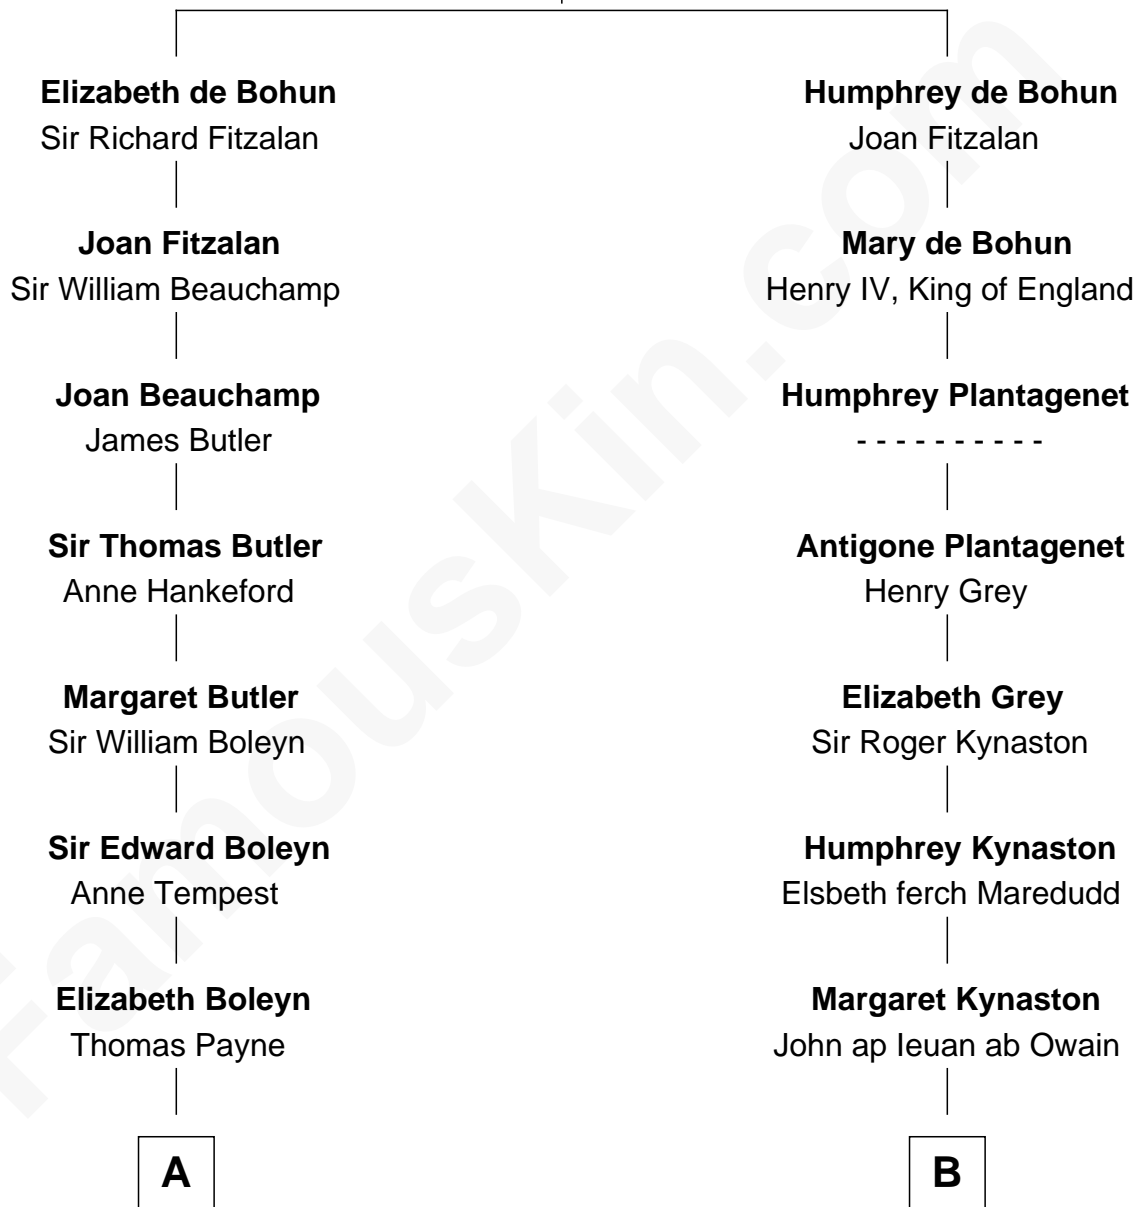

## Relationship Chart of

### William Floyd

*Signer of the Declaration of Independence*

14th cousin 4 times removed of

### Orson Welles

*Radio, Stage, and Movie Actor*

**Sir William de Bohun**  
Elizabeth de Badlesmere

**C**

|  
**Richard Head Welles**

Beatrice Ives

|  
**Orson Welles**

*Radio, Stage, and Movie Actor*