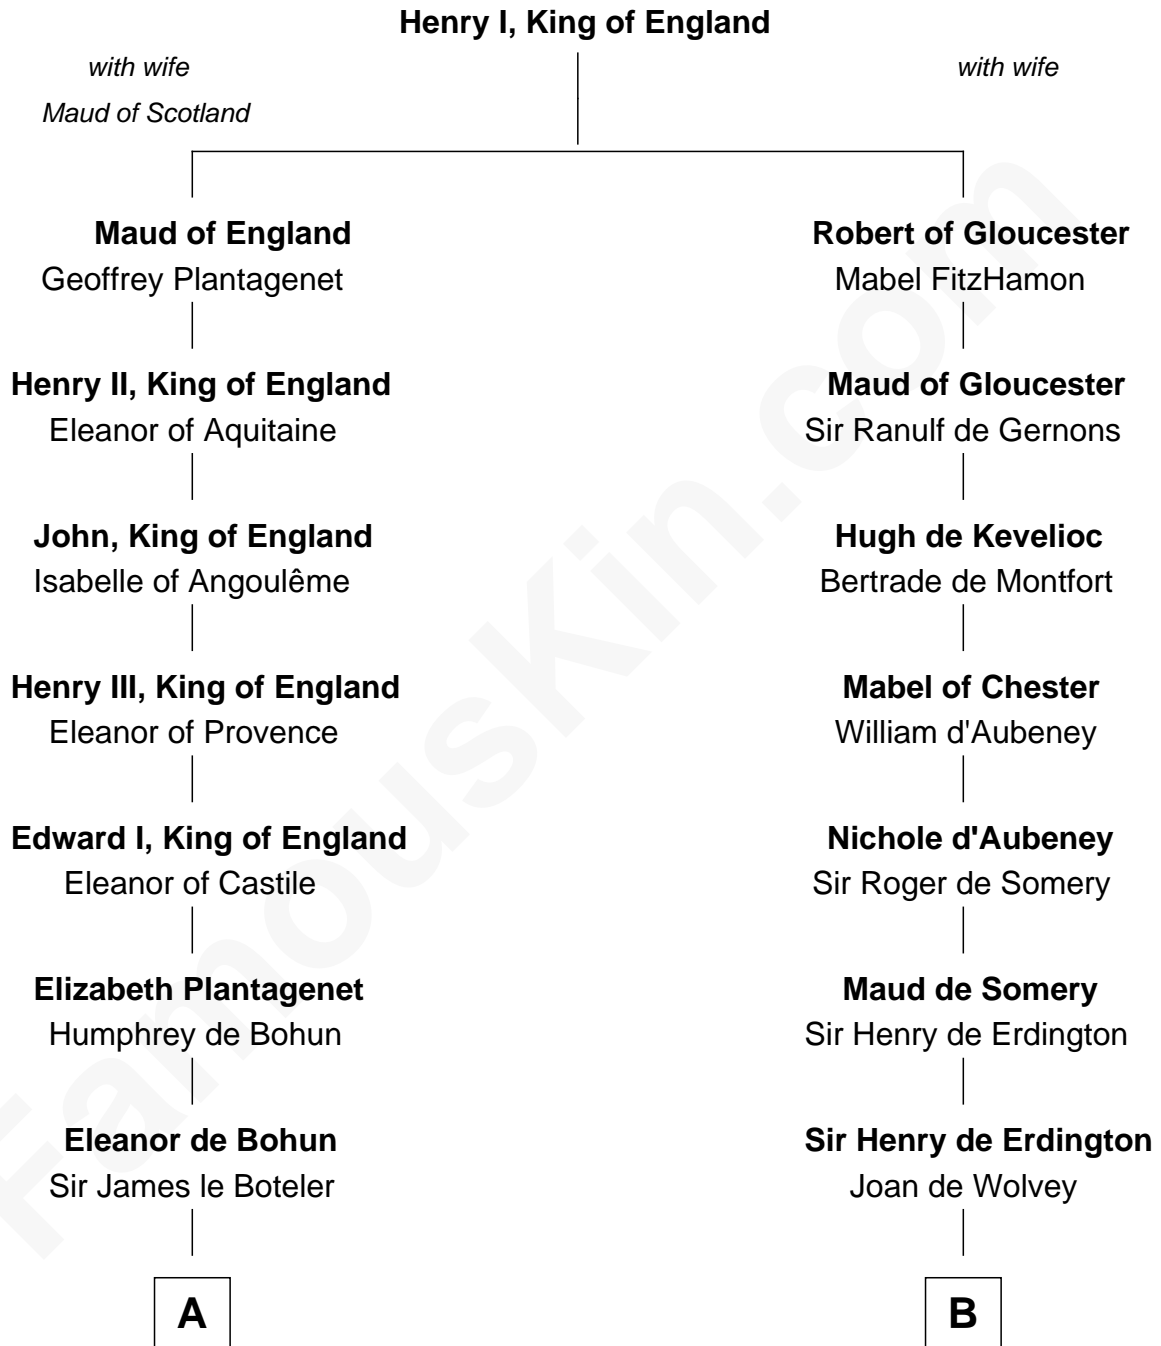

FamousKin.com

Relationship Chart of

William Floyd

Signer of the Declaration of Independence

20th cousin 1 time removed of

John Hancock

Signer of the Declaration of Independence

C

Abigail Reymes
Rev. Nathaniel Brewster

Probable

Sarah Brewster
Jonathan Smith

Jonathan Smith
Elizabeth Platt

Tabitha Smith
Nicholl Floyd

William Floyd
Signer of Declaration of Independence

D

Mary Bulkeley
Rev. Thomas Clarke