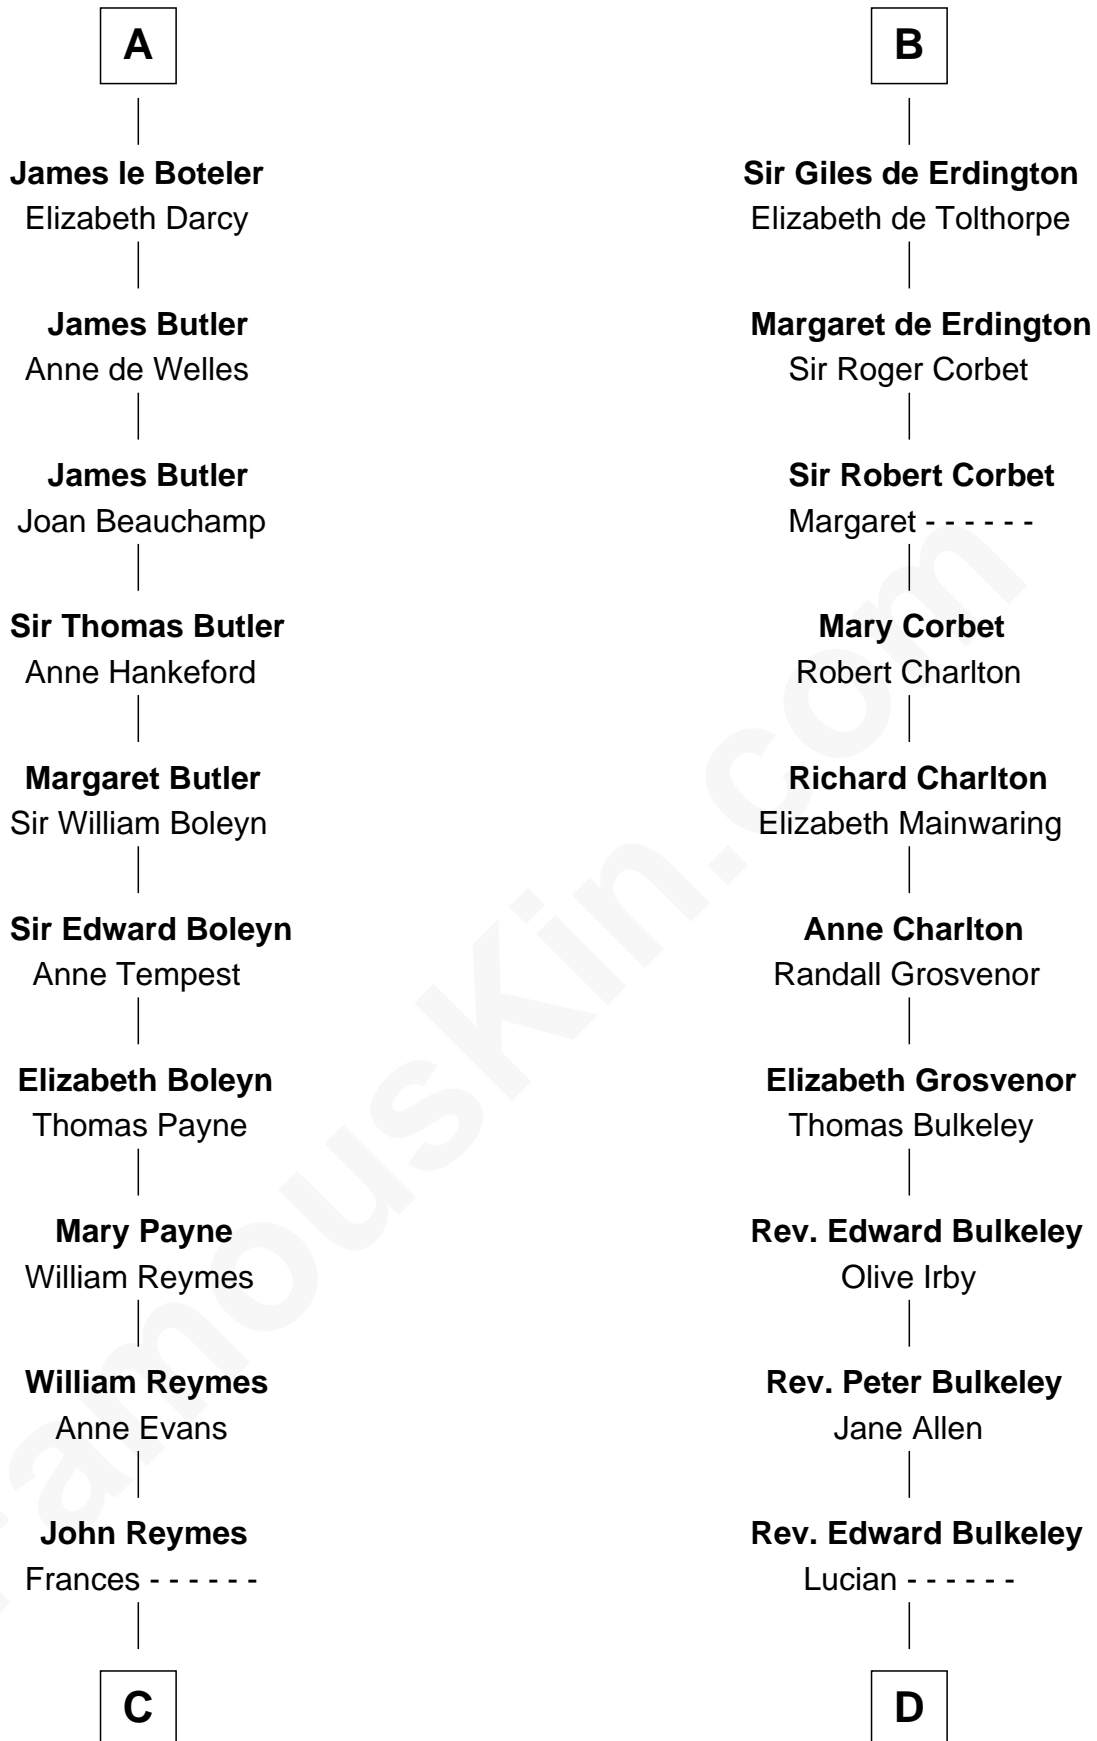

FamousKin.com

Relationship Chart of

William Floyd

Signer of the Declaration of Independence

20th cousin 1 time removed of

John Hancock

Signer of the Declaration of Independence

C

Abigail Reymes
Rev. Nathaniel Brewster

Probable

Sarah Brewster
Jonathan Smith

Jonathan Smith
Elizabeth Platt

Tabitha Smith
Nicholl Floyd

William Floyd
Signer of Declaration of Independence

D

Mary Bulkeley
Rev. Thomas Clarke

Elizabeth Clarke
John Hancock

Rev. John Hancock
Mary Hawke

John Hancock
Signer of Declaration of Independence