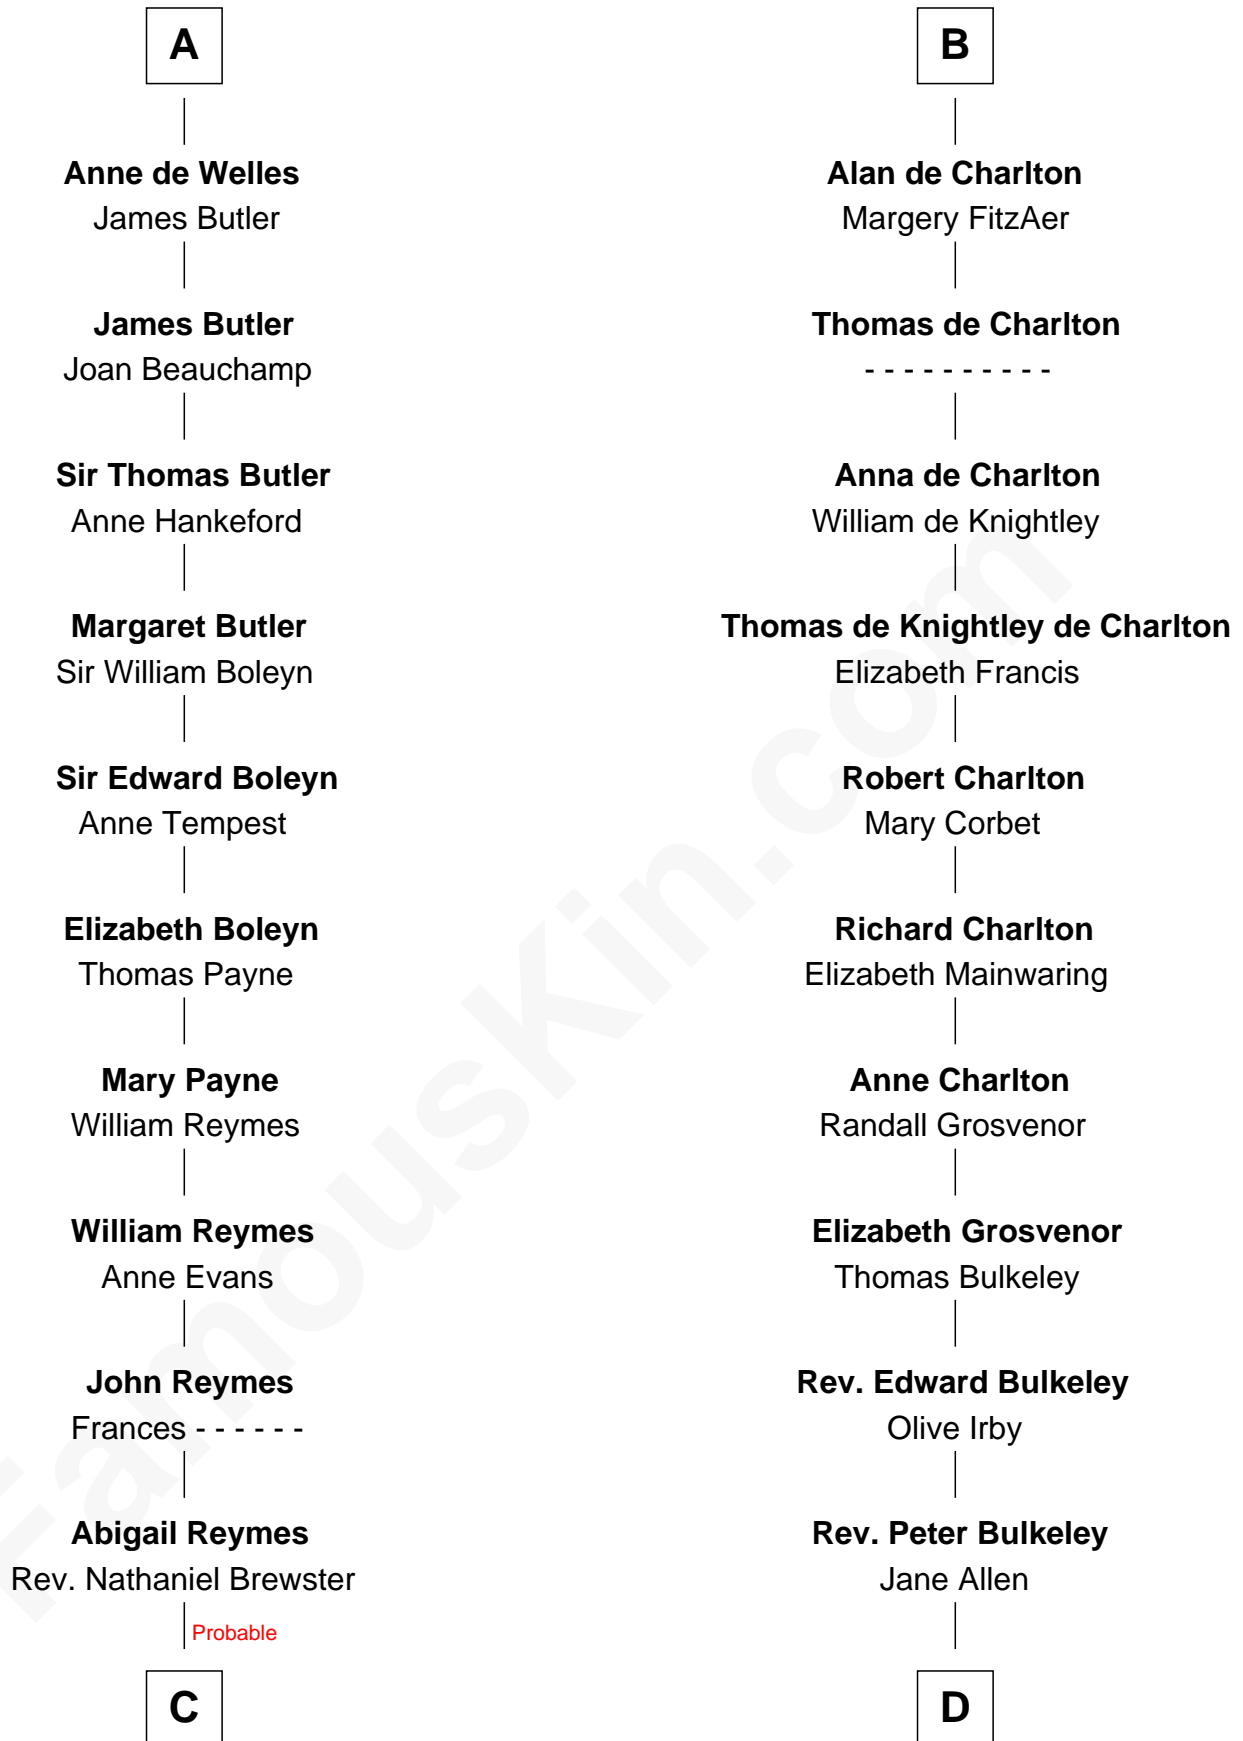

## Relationship Chart of

### William Floyd

*Signer of the Declaration of Independence*

20th cousin 1 time removed of

### John Hancock

*Signer of the Declaration of Independence*

**C**

**Sarah Brewster**  
Jonathan Smith

**Jonathan Smith**  
Elizabeth Platt

**Tabitha Smith**  
Nicholl Floyd

**William Floyd**

*Signer of Declaration of Independence*