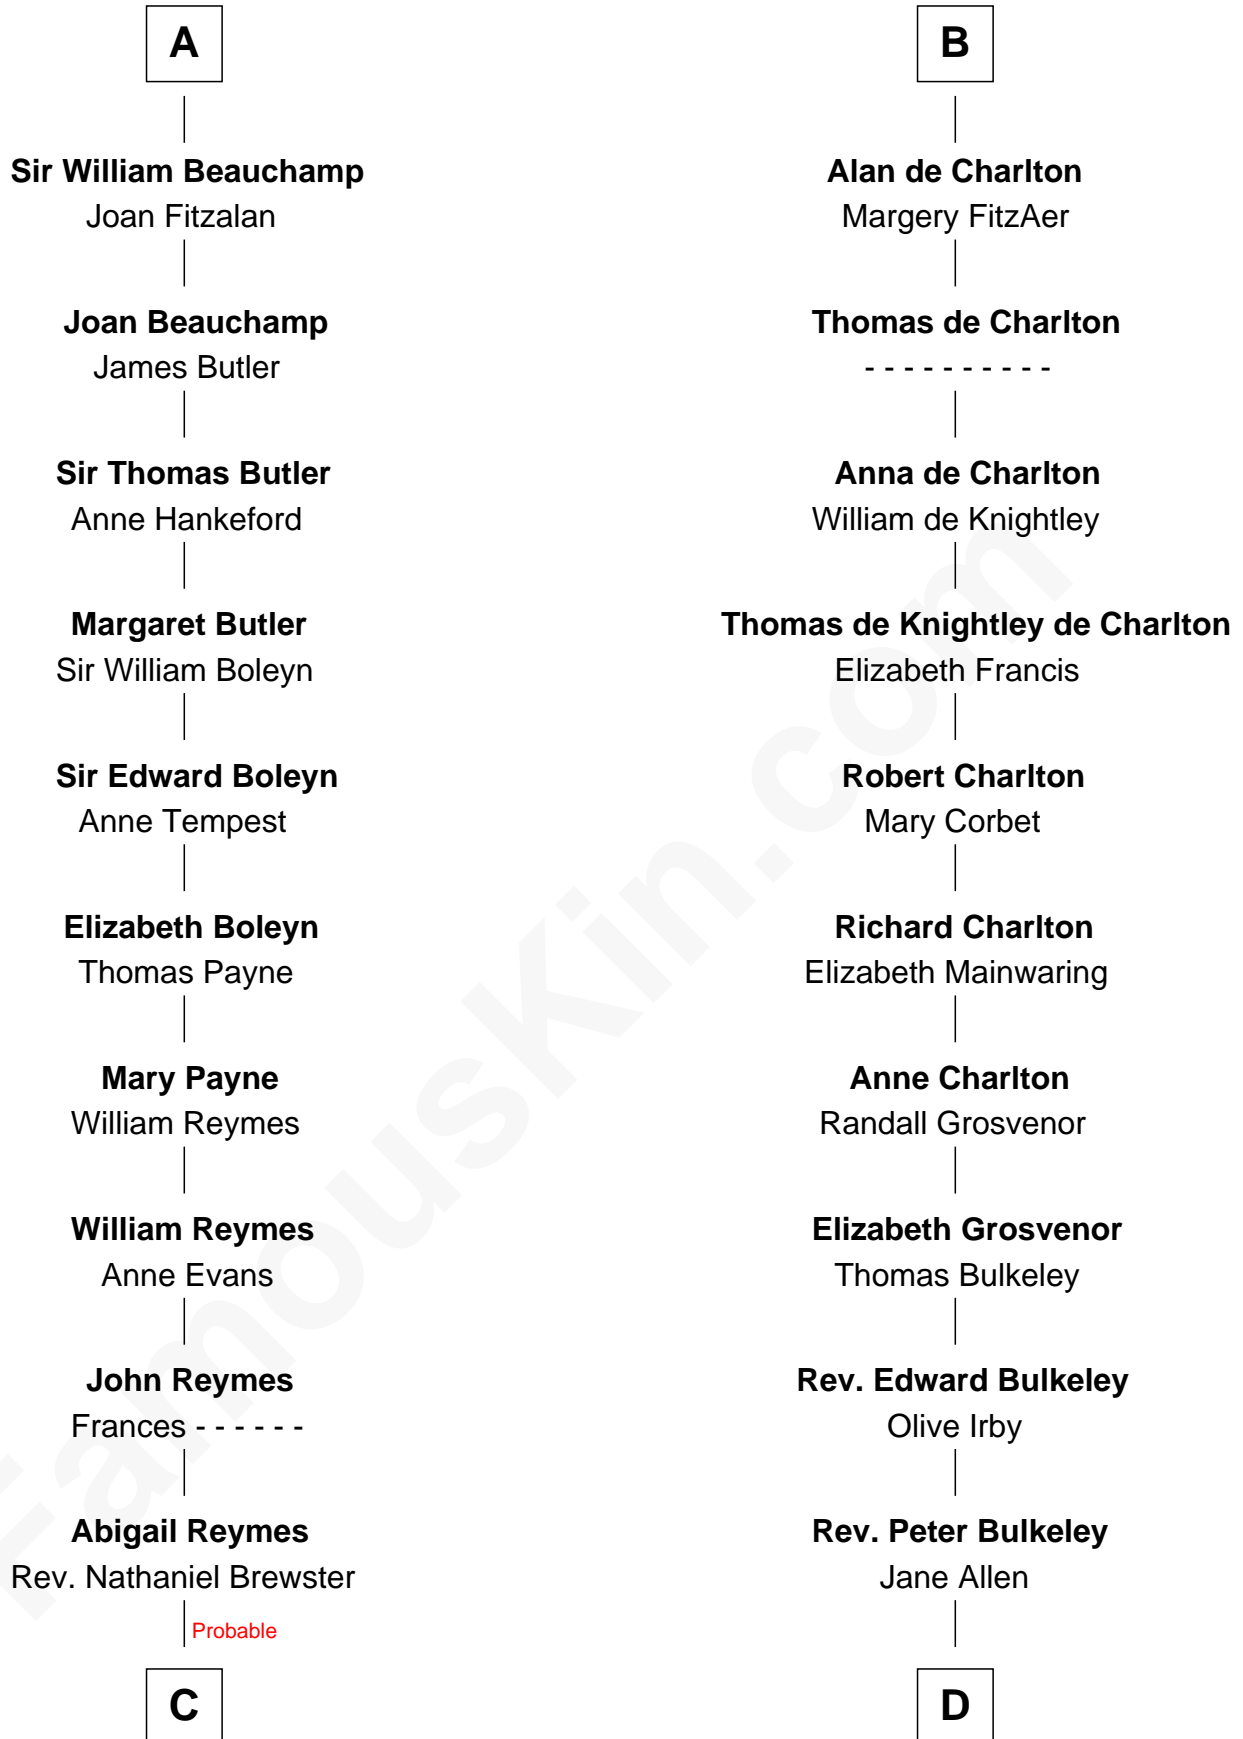

FamousKin.com

Relationship Chart of

William Floyd

Signer of the Declaration of Independence

20th cousin 1 time removed of

John Hancock

Signer of the Declaration of Independence

C

Sarah Brewster
Jonathan Smith

Jonathan Smith
Elizabeth Platt

Tabitha Smith
Nicholl Floyd

William Floyd

Signer of Declaration of Independence

D

Rev. Edward Bulkeley
Lucian - - - - -

Mary Bulkeley
Rev. Thomas Clarke