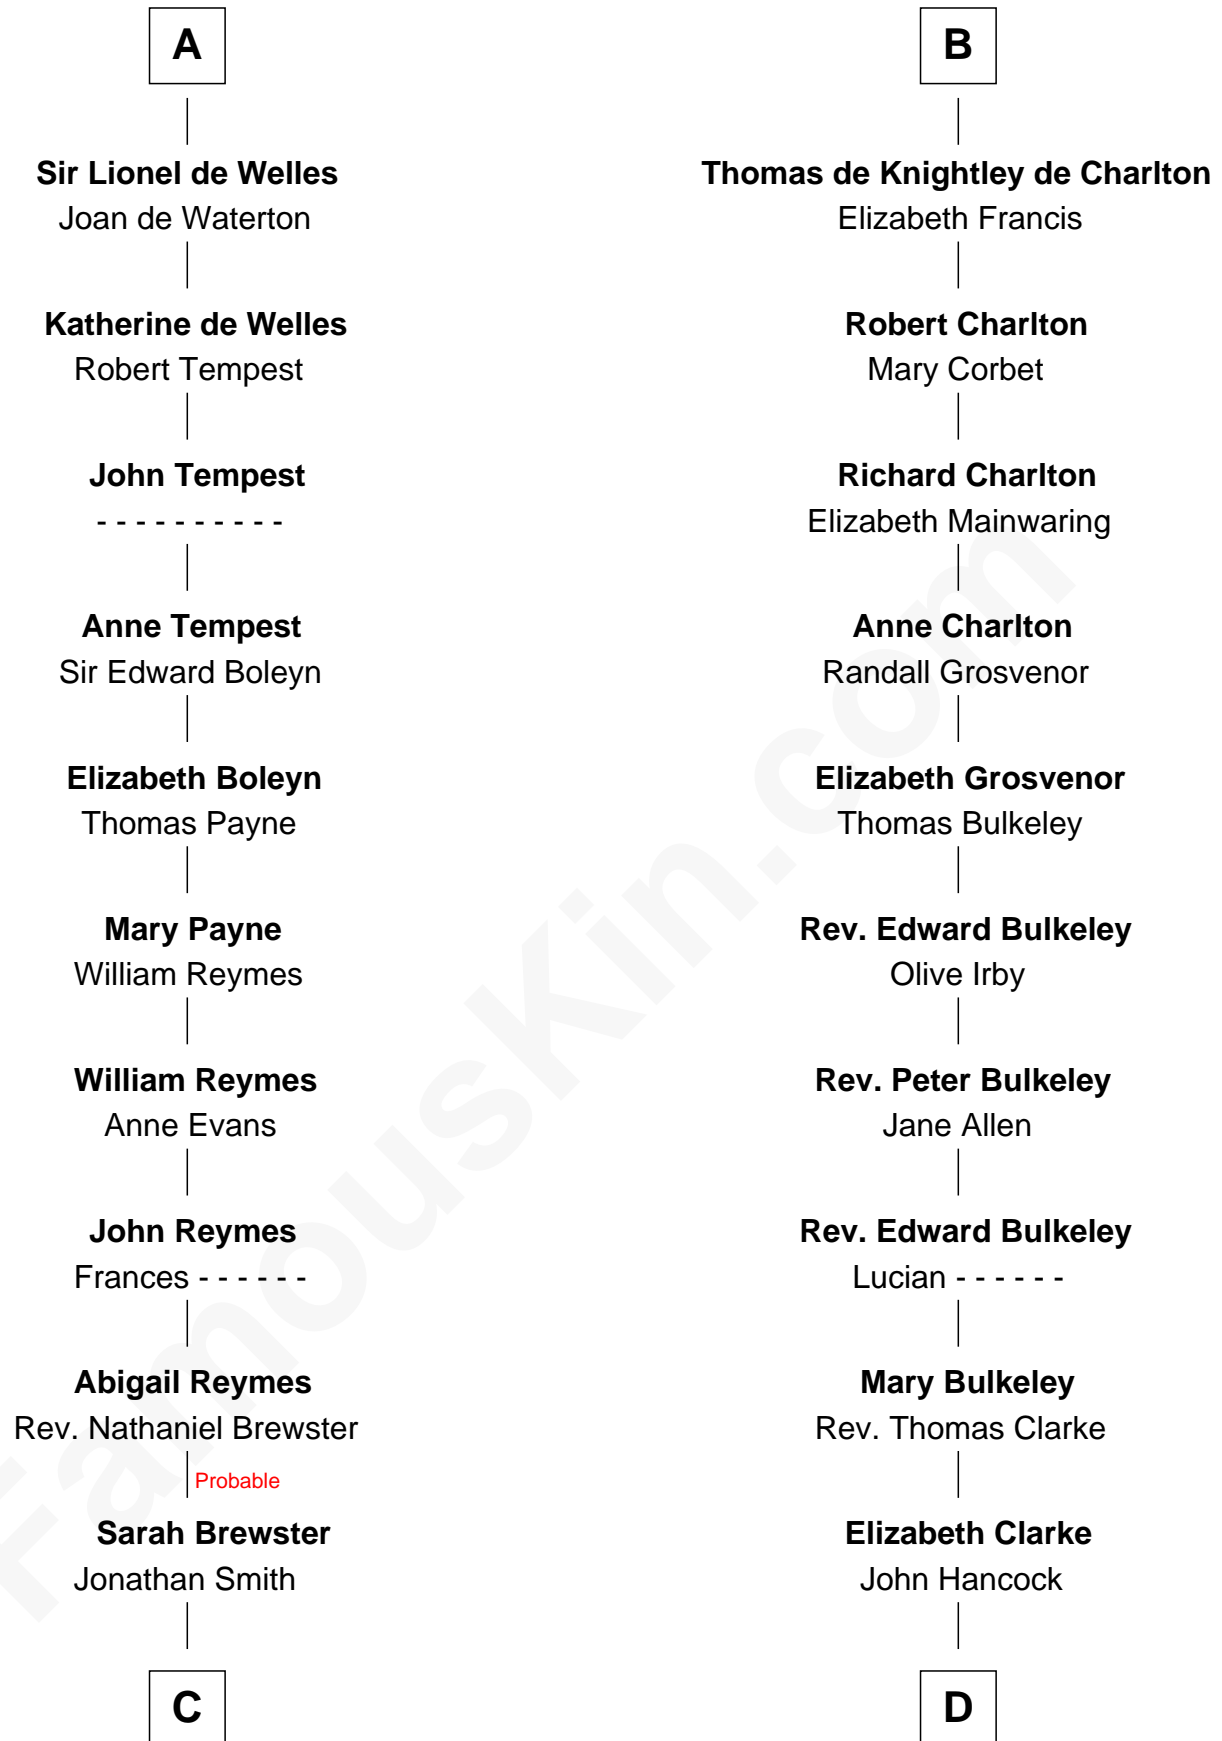

## Relationship Chart of

### William Floyd

*Signer of the Declaration of Independence*

18th cousin 1 time removed of

### John Hancock

*Signer of the Declaration of Independence*

**C**

**Jonathan Smith**  
Elizabeth Platt

**Tabitha Smith**  
Nicholl Floyd

**William Floyd**  
*Signer of Declaration of Independence*

**D**

**Rev. John Hancock**  
Mary Hawke