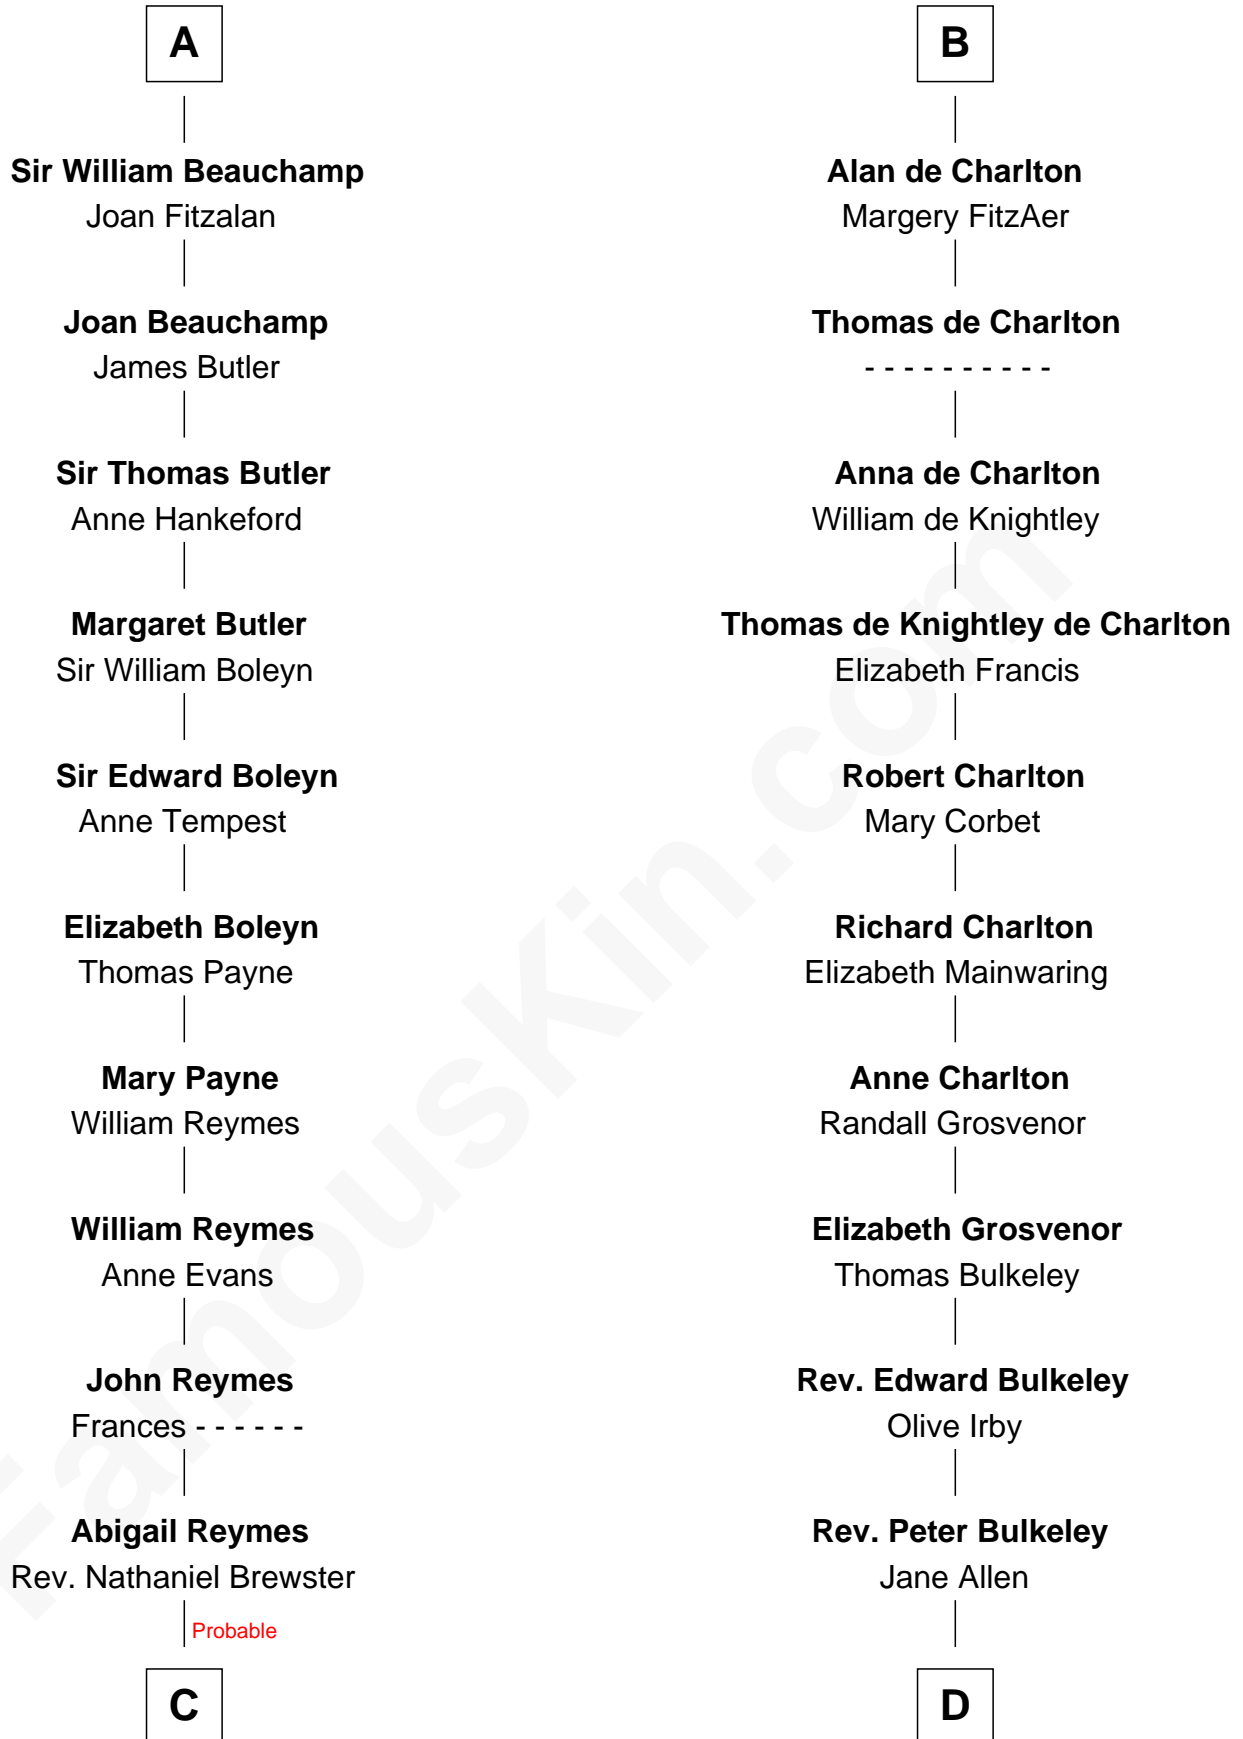

FamousKin.com

Relationship Chart of

William Floyd

Signer of the Declaration of Independence

20th cousin 1 time removed of

John Hancock

Signer of the Declaration of Independence

Roger de Tony

Ida of Hainault

Sir Ralph de Tony

Margaret Beaumont

Ida de Tony

Sir Roger le Bigod

Hugh le Bigod

Maud Marshal

Isabel le Bigod

Sir Ralph de Tony

Margaret Beaumont

Ida de Tony

Henry II, King of England

Sir William Longespee

Ela of Salisbury

Stephen Longespee

Emmeline de Ridelisford

Ela Longespee

Sir Roger la Zouche

Sir Alan la Zouche

Eleanor de Segrave

Elena Zouche

Alan de Charlton

B

C