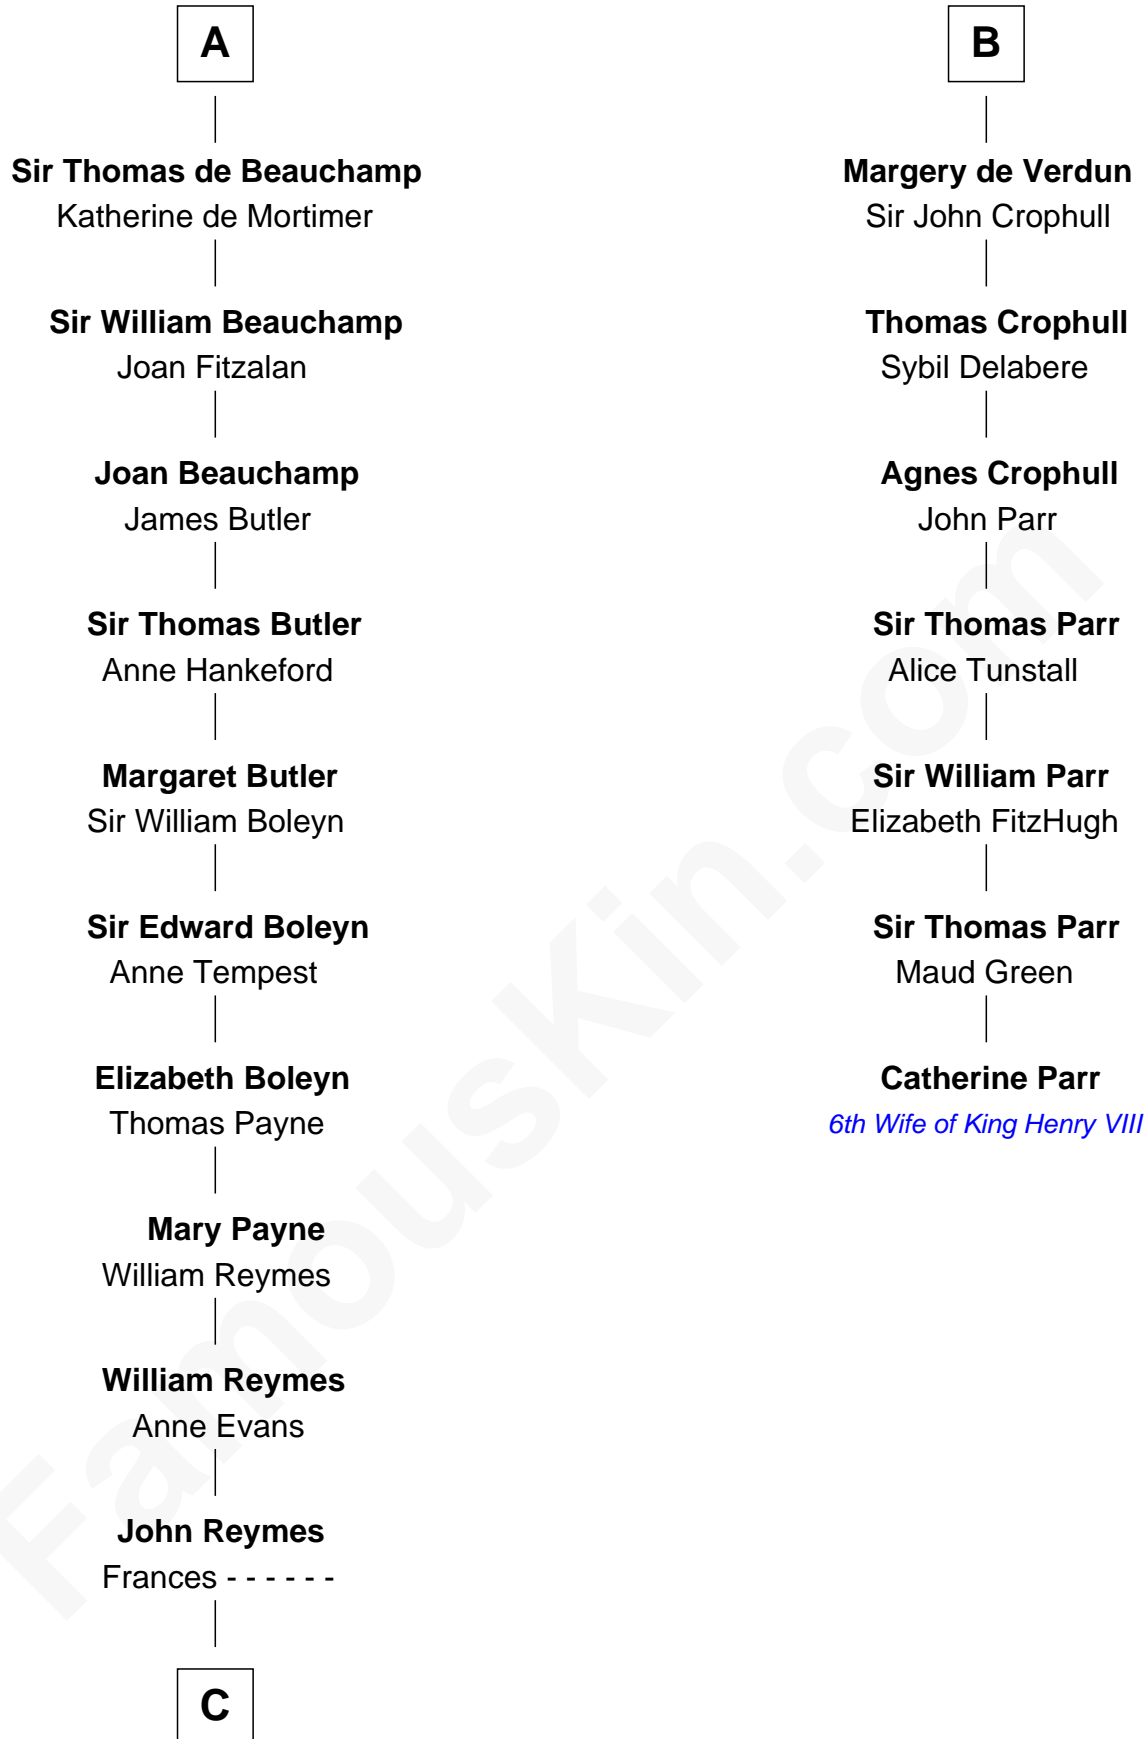

## Relationship Chart of

### William Floyd

*Signer of the Declaration of Independence*

13th cousin 8 times removed of

### Catherine Parr

*6th Wife of King Henry VIII*

**Mitchertach O'Toole**  
Cacht Inion Loigsig O'Morda

**C**

**Abigail Reymes**  
Rev. Nathaniel Brewster

Probable

**Sarah Brewster**  
Jonathan Smith

**Jonathan Smith**  
Elizabeth Platt