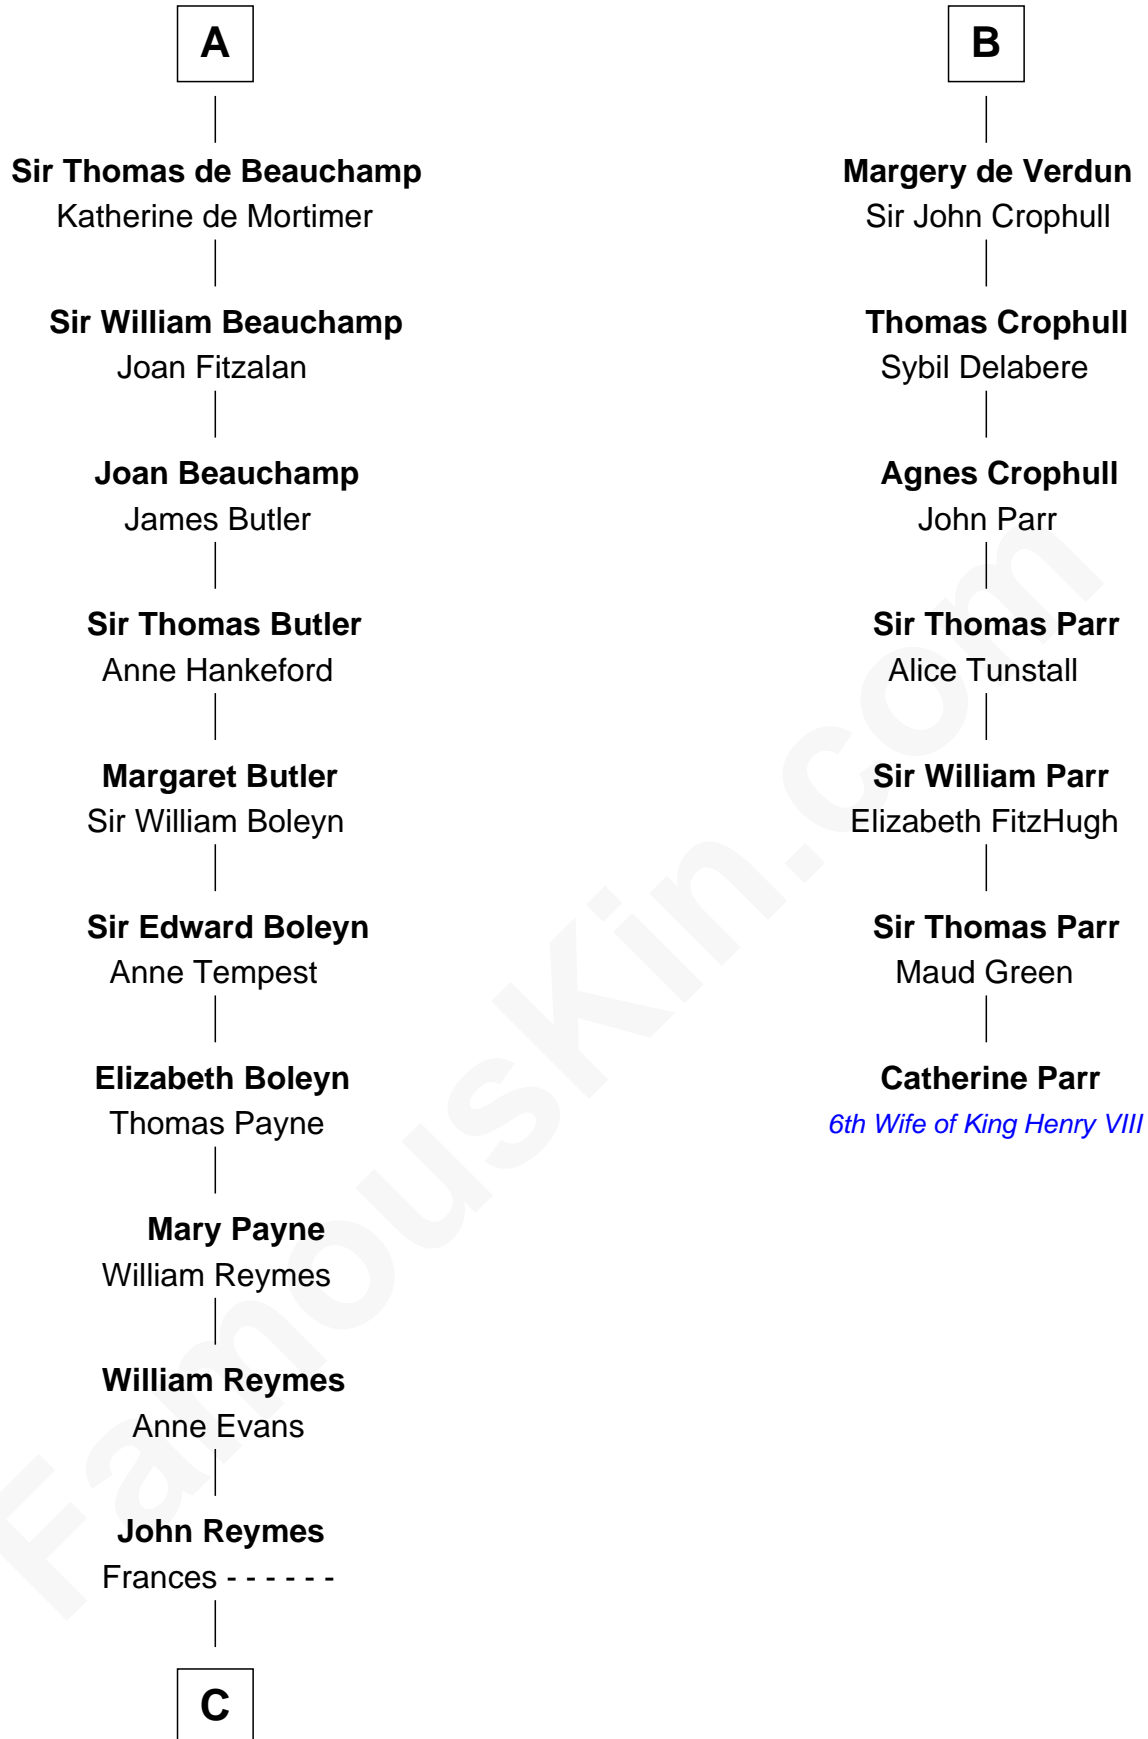

FamousKin.com

Relationship Chart of

William Floyd

Signer of the Declaration of Independence

13th cousin 8 times removed of

Catherine Parr

6th Wife of King Henry VIII

Enna MacMurrough

C

Abigail Reymes
Rev. Nathaniel Brewster

Probable

Sarah Brewster
Jonathan Smith

Jonathan Smith
Elizabeth Platt

Tabitha Smith
Nicholl Floyd

William Floyd
Signer of Declaration of Independence

FamousKin.com