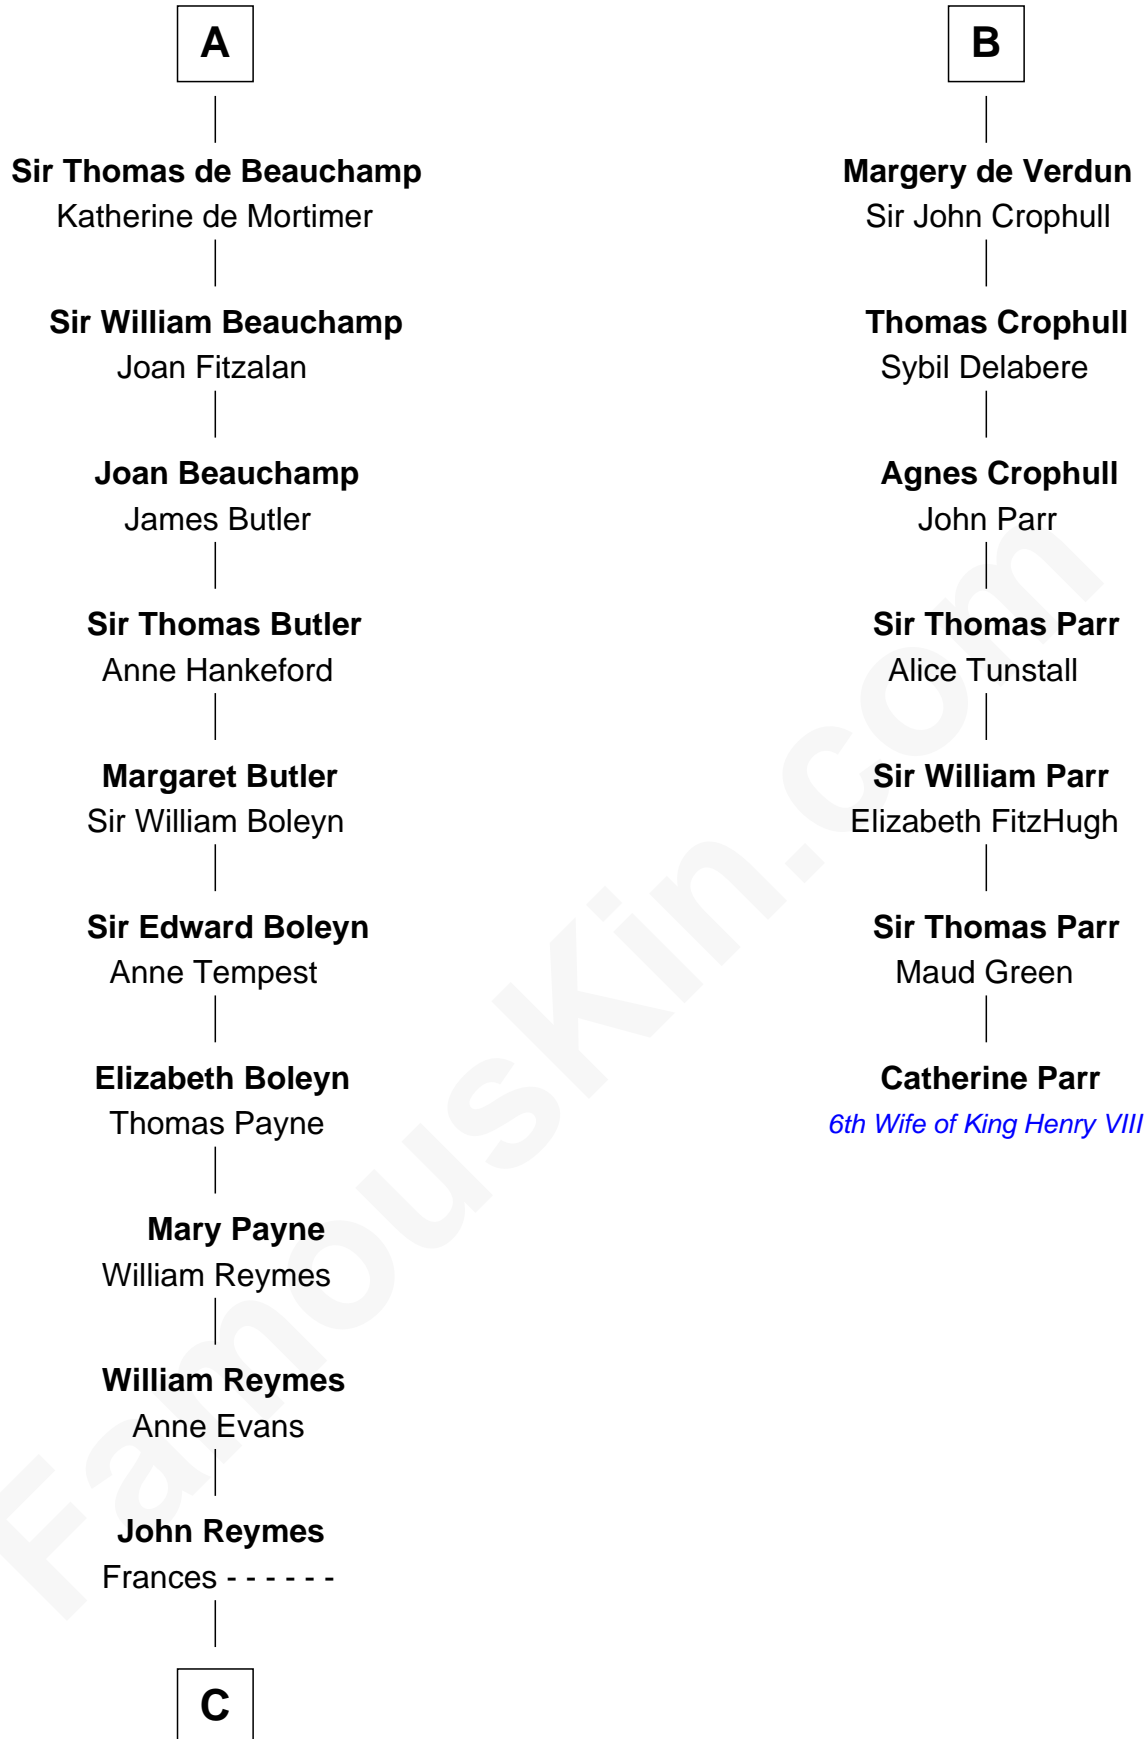

FamousKin.com

Relationship Chart of

William Floyd

Signer of the Declaration of Independence

13th cousin 8 times removed of

Catherine Parr

6th Wife of King Henry VIII

Sir Robert de Beaumont

Isabel de Beaumont

Gilbert Fitzgilbert de Clare

Richard de Clare

Aoife MacMurrough

Isabel de Clare

Sir William Marshal

Eva Marshal

William de Braiose

Eleanor de Braiose

Sir Humphrey de Bohun

Margery de Bohun

Sir Thebaud de Verdun

Sir Thebaud de Verdun

Maud Mortimer

B

C

Abigail Reymes
Rev. Nathaniel Brewster

Probable

Sarah Brewster
Jonathan Smith

Jonathan Smith
Elizabeth Platt

Tabitha Smith
Nicholl Floyd

William Floyd
Signer of Declaration of Independence

FamousKin.com