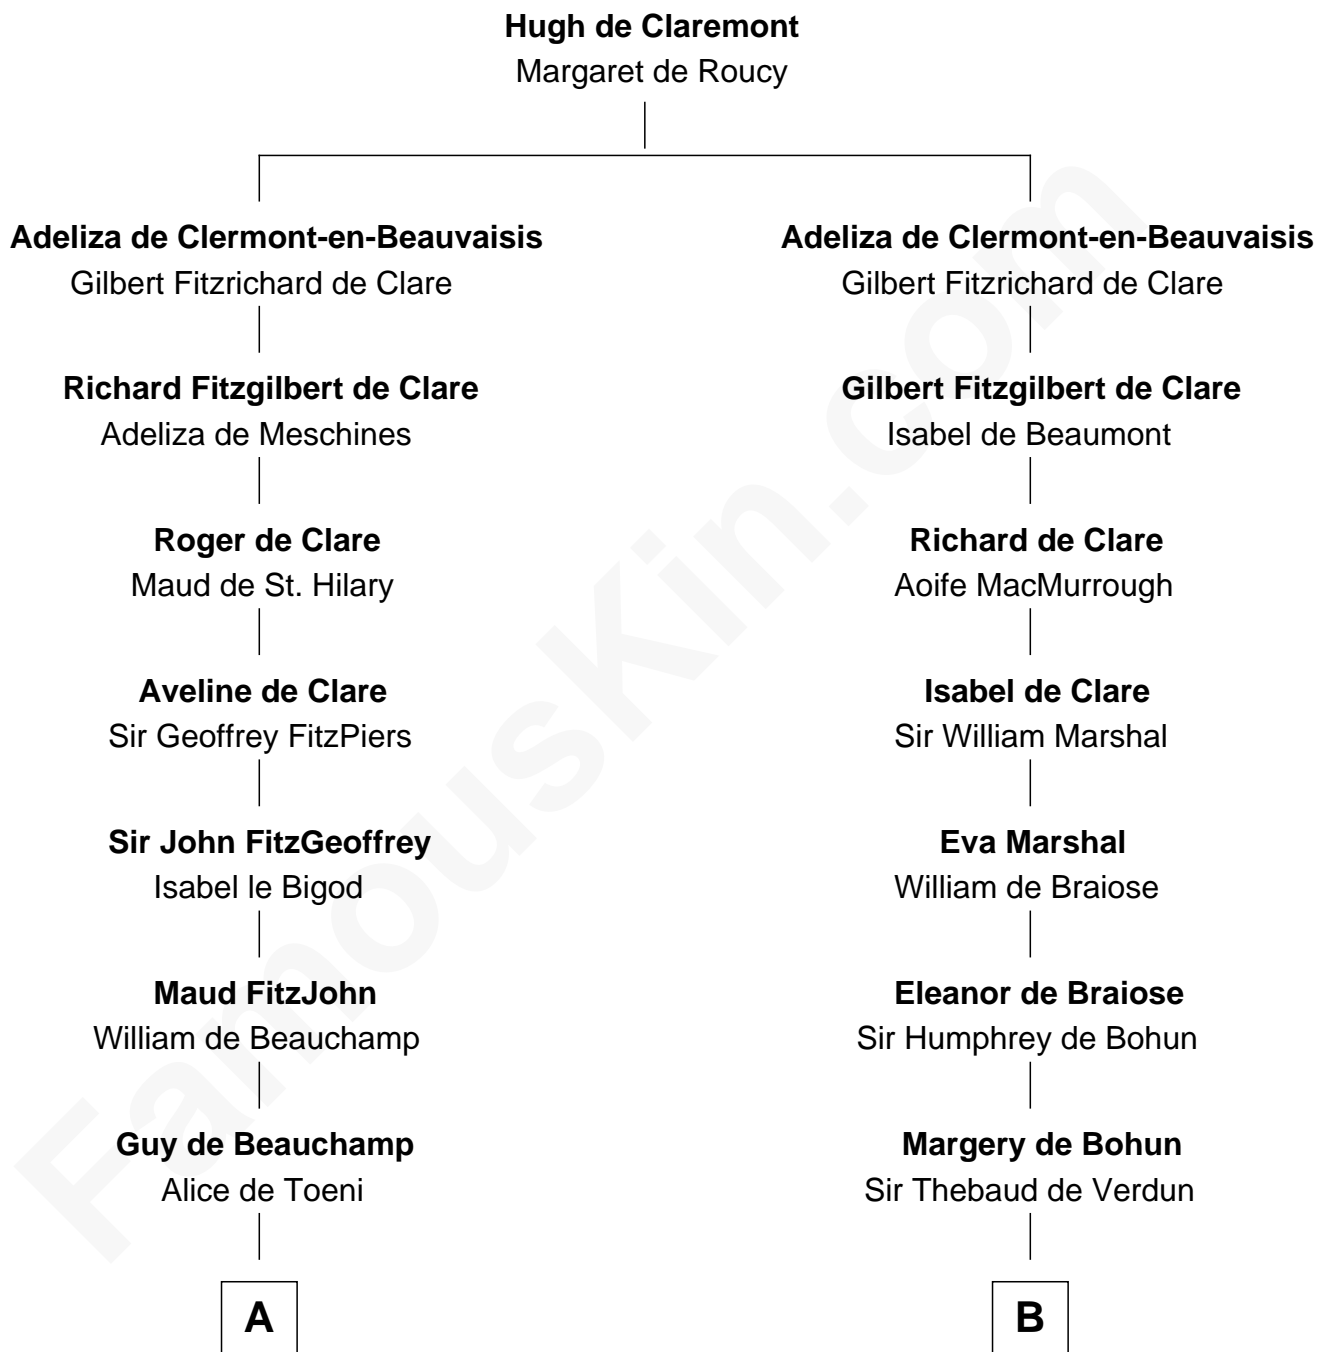

FamousKin.com

Relationship Chart of

William Floyd

Signer of the Declaration of Independence

14th cousin 7 times removed of

Catherine Parr

6th Wife of King Henry VIII

C

Abigail Reymes
Rev. Nathaniel Brewster

Probable

Sarah Brewster
Jonathan Smith

Jonathan Smith
Elizabeth Platt

Tabitha Smith
Nicholl Floyd

William Floyd
Signer of Declaration of Independence