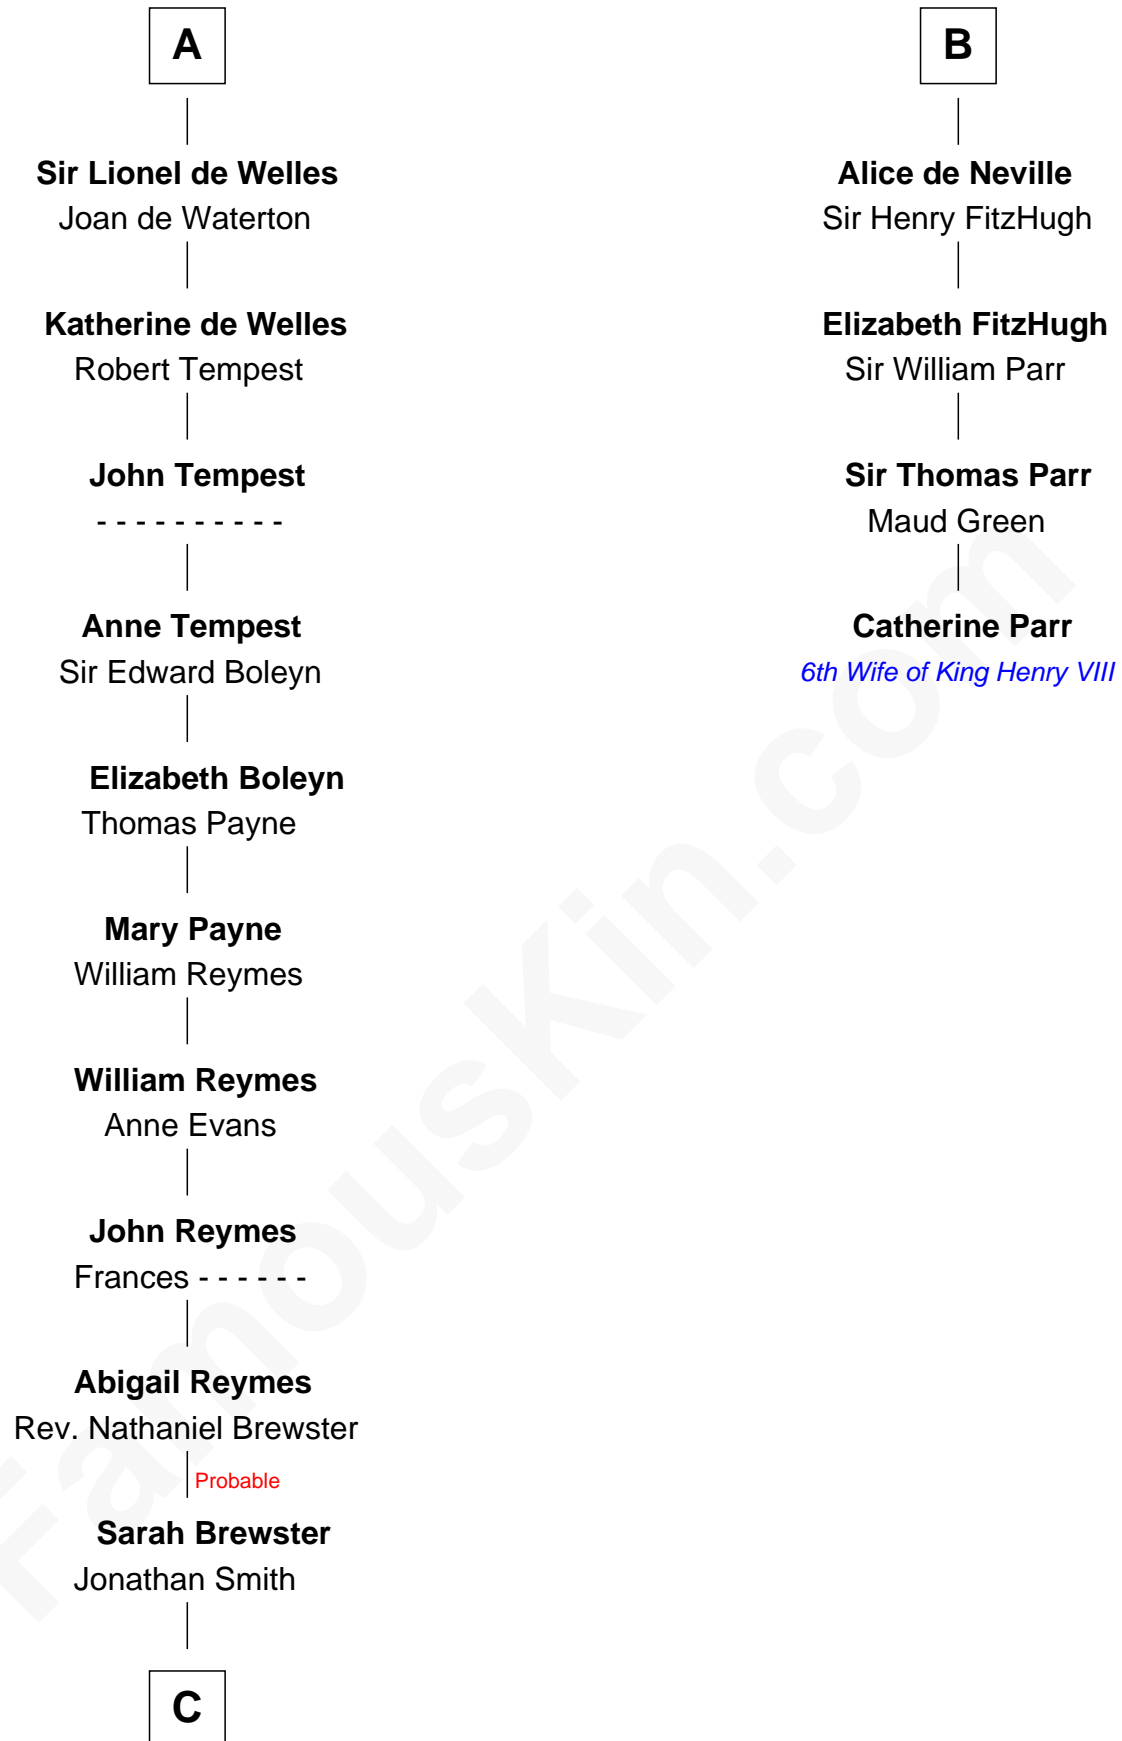

## Relationship Chart of

### William Floyd

*Signer of the Declaration of Independence*

10th cousin 9 times removed of

**Catherine Parr**

*6th Wife of King Henry VIII*

**C**

Jonathan Smith

Elizabeth Platt

Tabitha Smith

Nicholl Floyd

William Floyd

*Signer of Declaration of Independence*

FamousKin.com