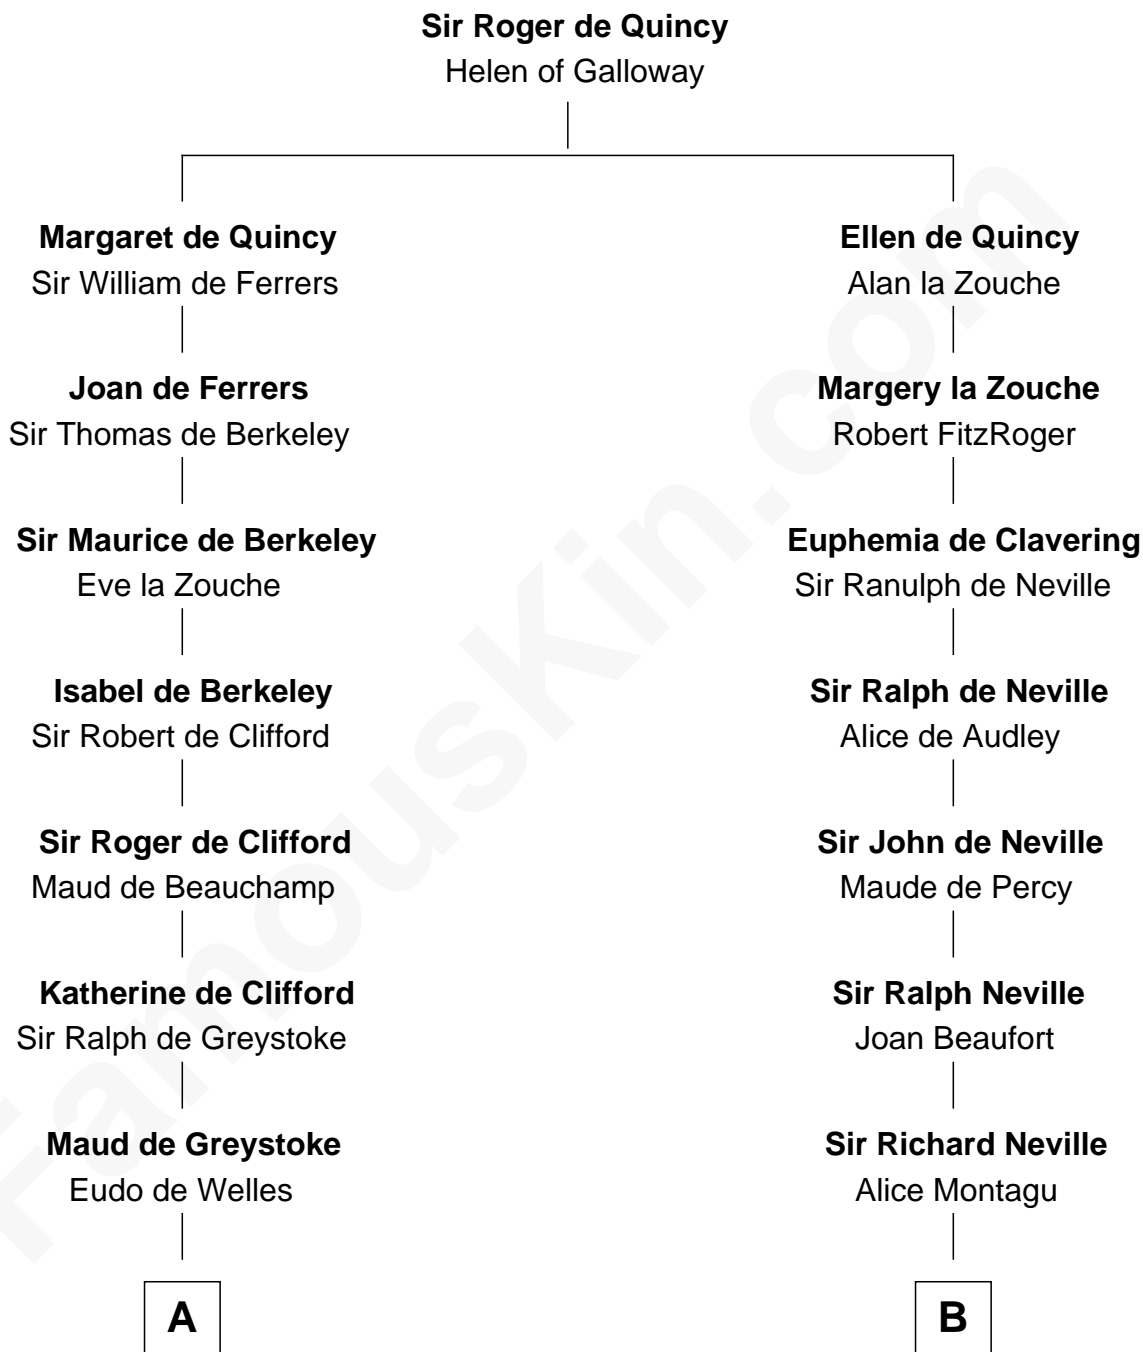

## Relationship Chart of

### William Floyd

*Signer of the Declaration of Independence*

10th cousin 9 times removed of

**Catherine Parr**

*6th Wife of King Henry VIII*

**C**

Jonathan Smith

Elizabeth Platt

Tabitha Smith

Nicholl Floyd

William Floyd

*Signer of Declaration of Independence*

FamousKin.com