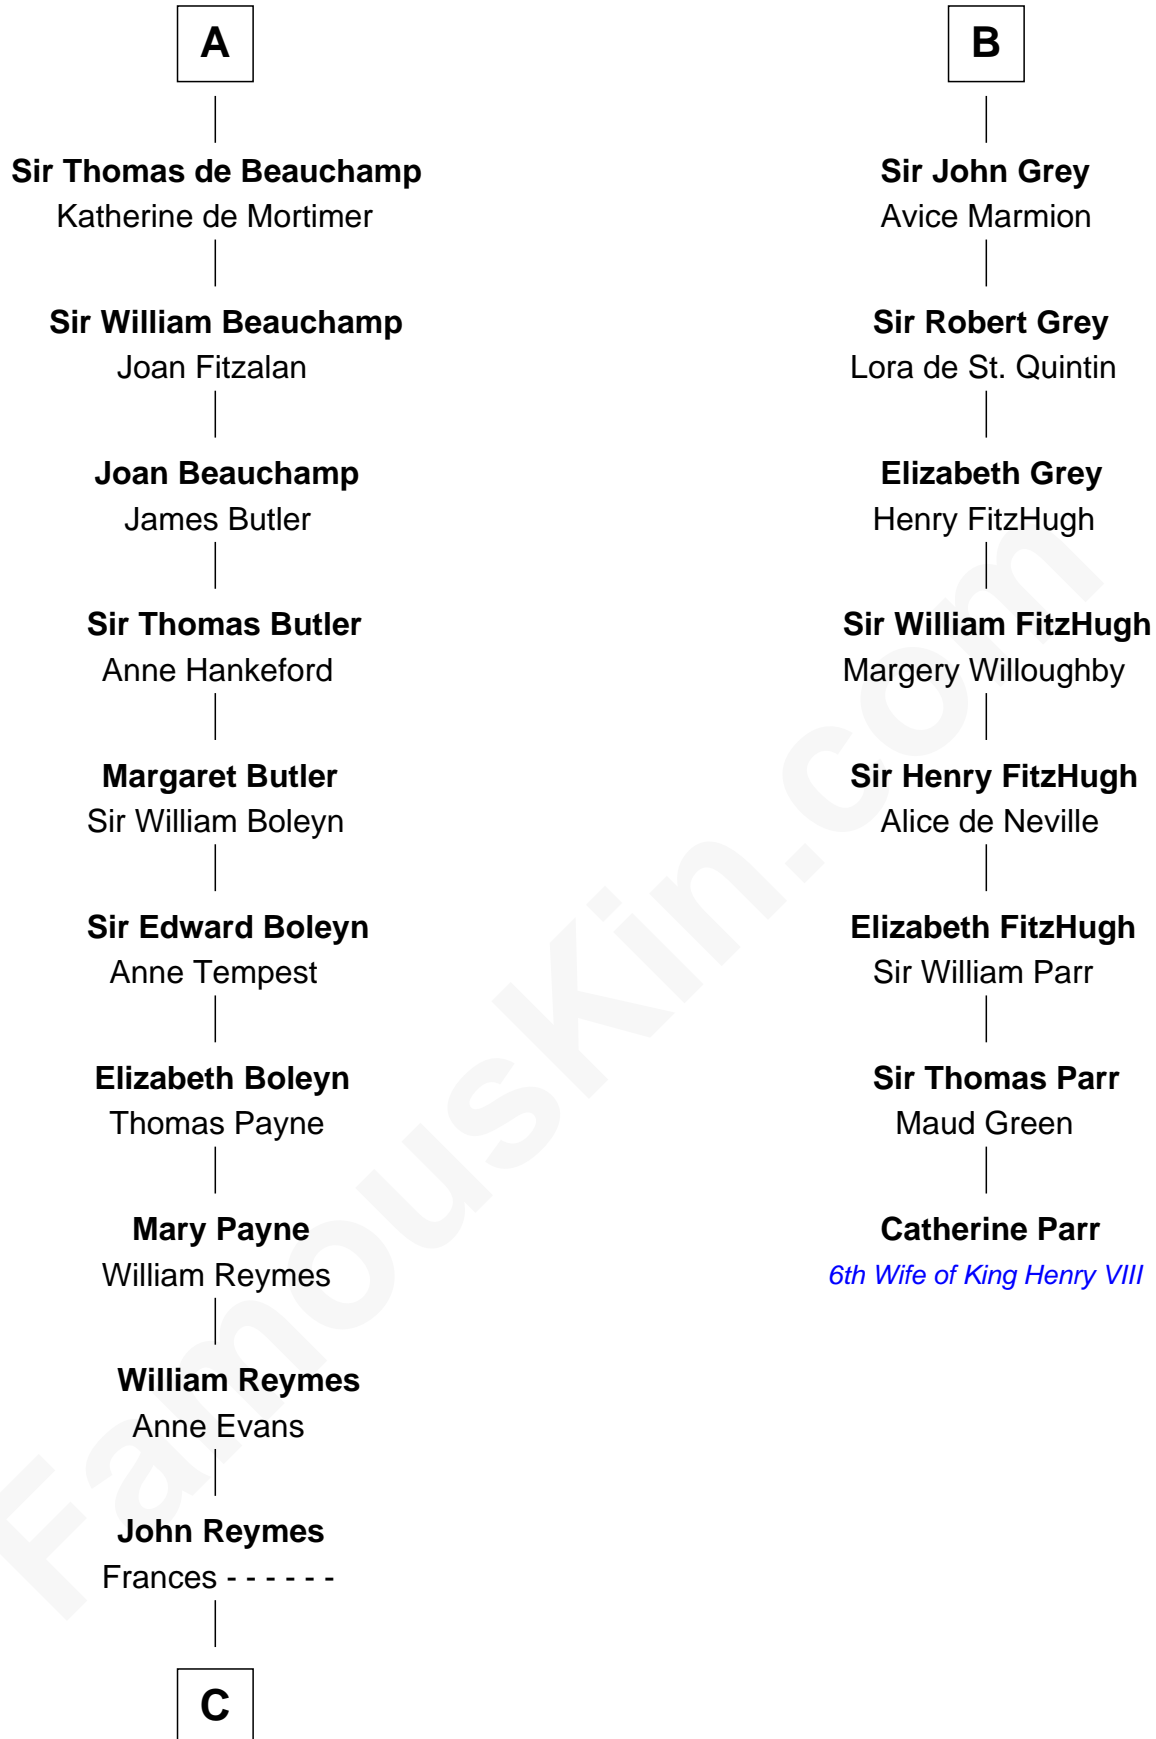

FamousKin.com

Relationship Chart of

William Floyd

Signer of the Declaration of Independence

14th cousin 7 times removed of

Catherine Parr

6th Wife of King Henry VIII

Baldwin III of Hainault

Yolande of Guelders

C

Abigail Reymes
Rev. Nathaniel Brewster

Probable

Sarah Brewster
Jonathan Smith

Jonathan Smith
Elizabeth Platt

Tabitha Smith
Nicholl Floyd

William Floyd
Signer of Declaration of Independence