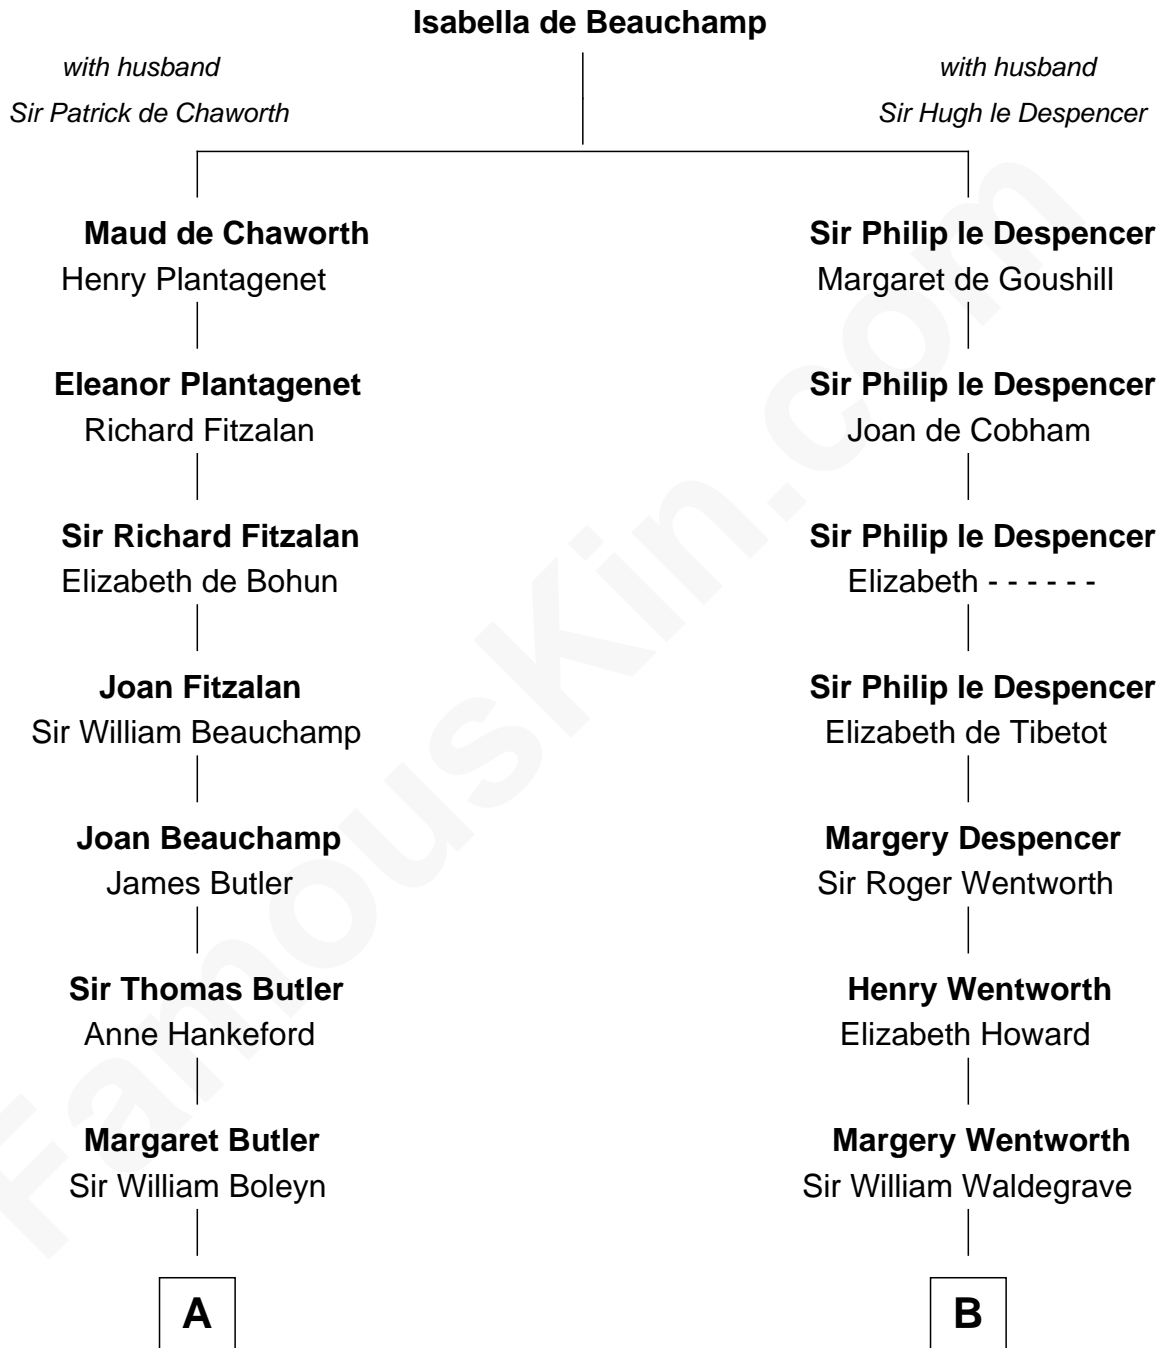

# FamousKin.com

## Relationship Chart of

### William Floyd

Signer of the Declaration of Independence

16th cousin 5 times removed of

**Maggie Gyllenhaal**  
Movie Actress

**C**

Anders Leonard Gyllenhaal

Selma Amanda Nelson

Leonard Ephraim Gyllenhaal