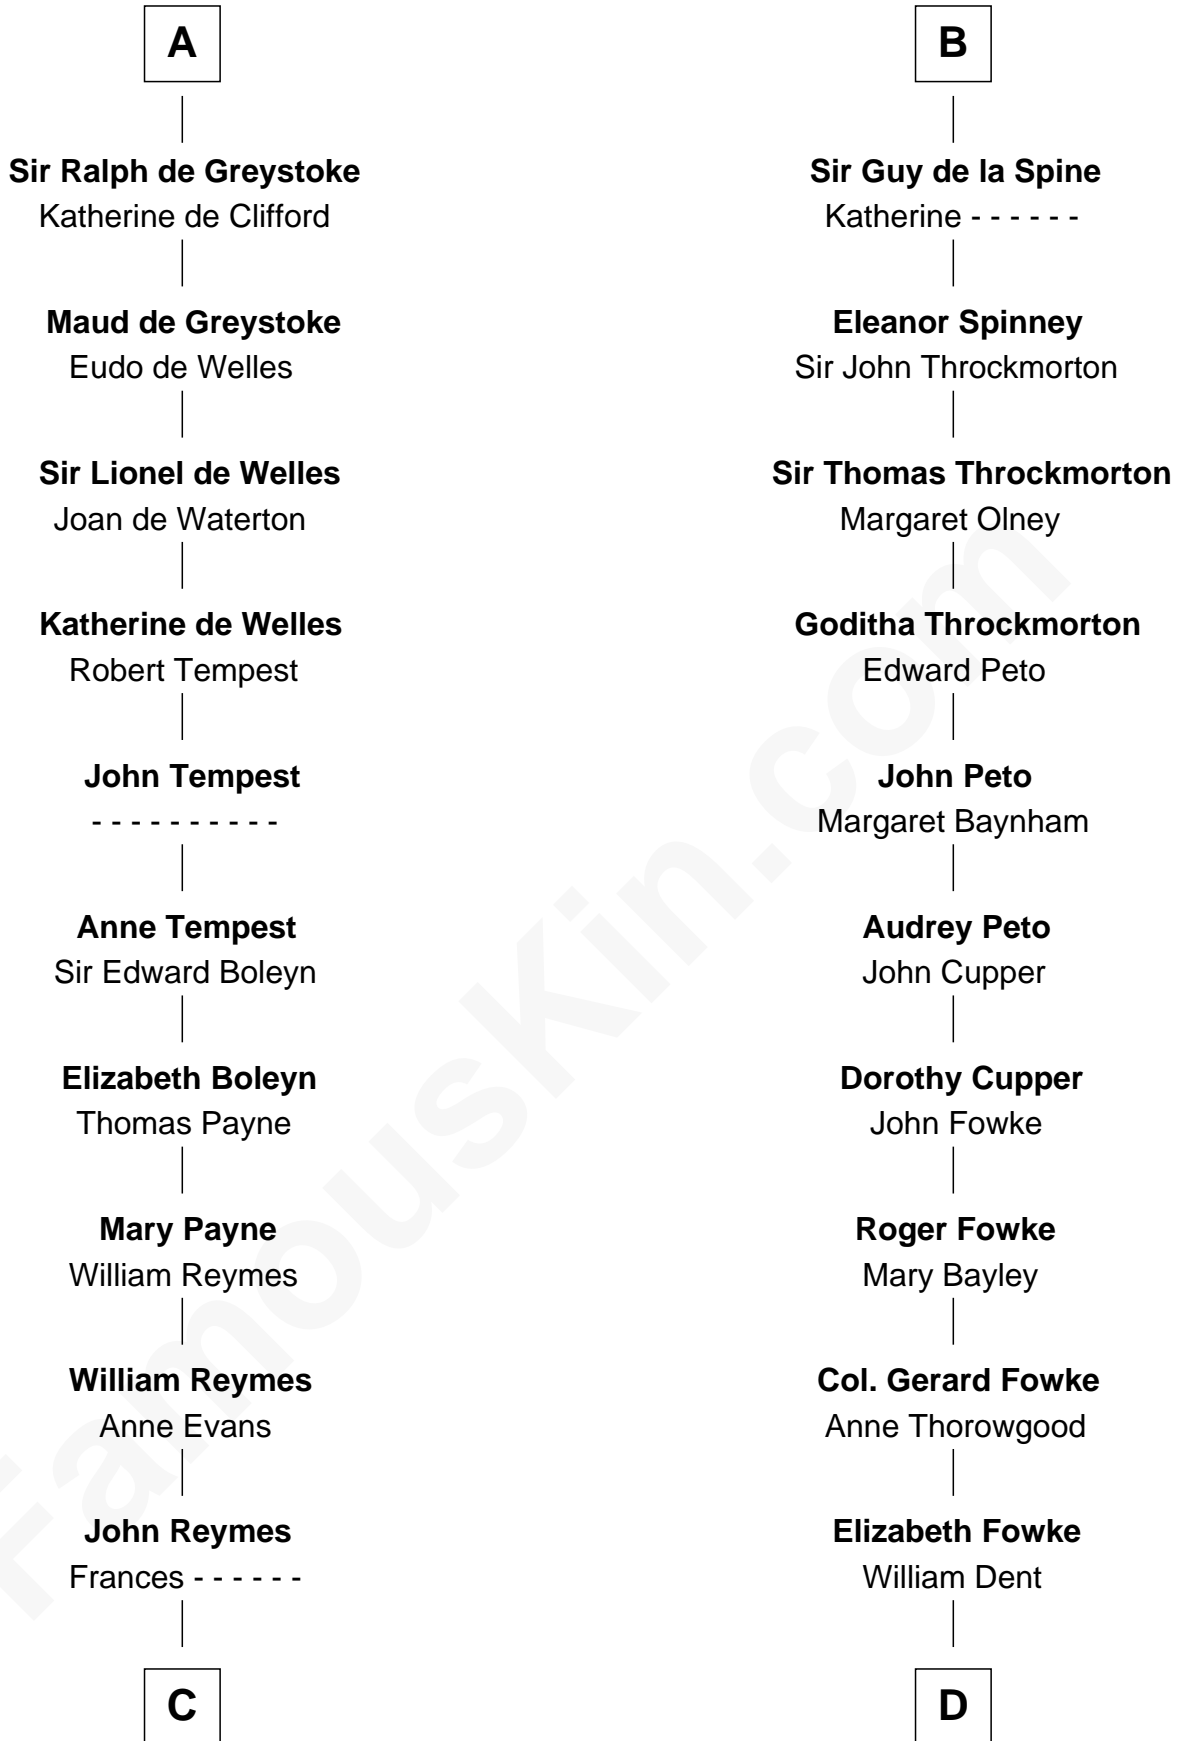

## Relationship Chart of

### William Floyd

*Signer of the Declaration of Independence*

21st cousin of

**General James Longstreet**

*Confederate Army - U.S. Civil War*

**C**

**Abigail Reymes**  
Rev. Nathaniel Brewster

Probable

**Sarah Brewster**  
Jonathan Smith

**Jonathan Smith**  
Elizabeth Platt

**Tabitha Smith**  
Nicholl Floyd

**William Floyd**  
*Signer of Declaration of Independence*

**D**

**George Dent**  
Anne Herbert

**John Dent**  
Sarah Marshall

**Thomas Marshall Dent**  
Anne Magruder

**Mary Anna Dent**  
James Longstreet

**General James Longstreet**  
*Confederate Army - U.S. Civil War*