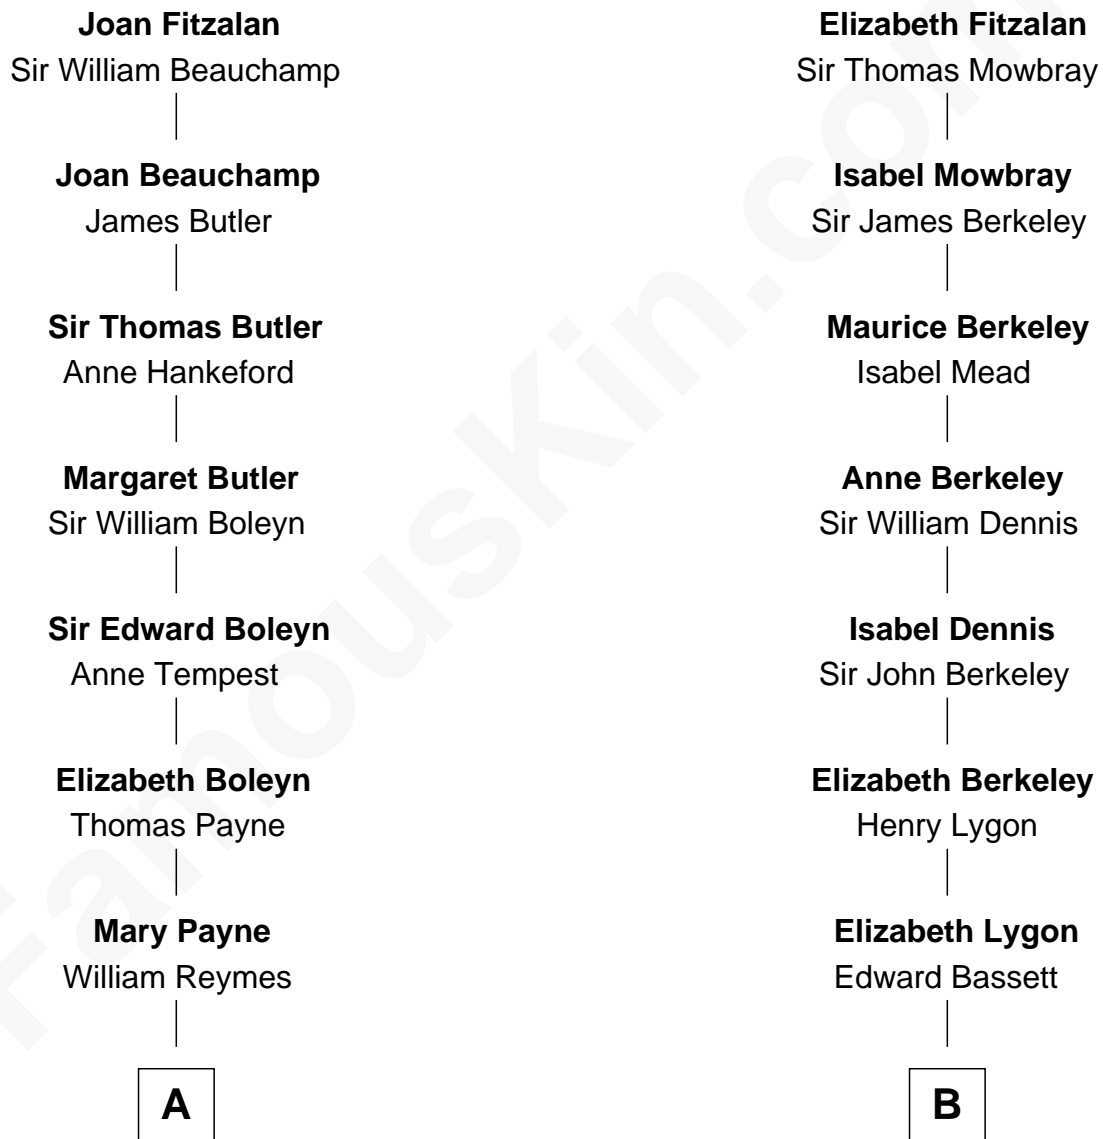

## Relationship Chart of

### William Floyd

*Signer of the Declaration of Independence*

13th cousin 3 times removed of

### Jack London

*Author of "The Call of the Wild"*

**Sir Richard Fitzalan**

Elizabeth de Bohun

**A**

**William Reymes**

Anne Evans

**John Reymes**