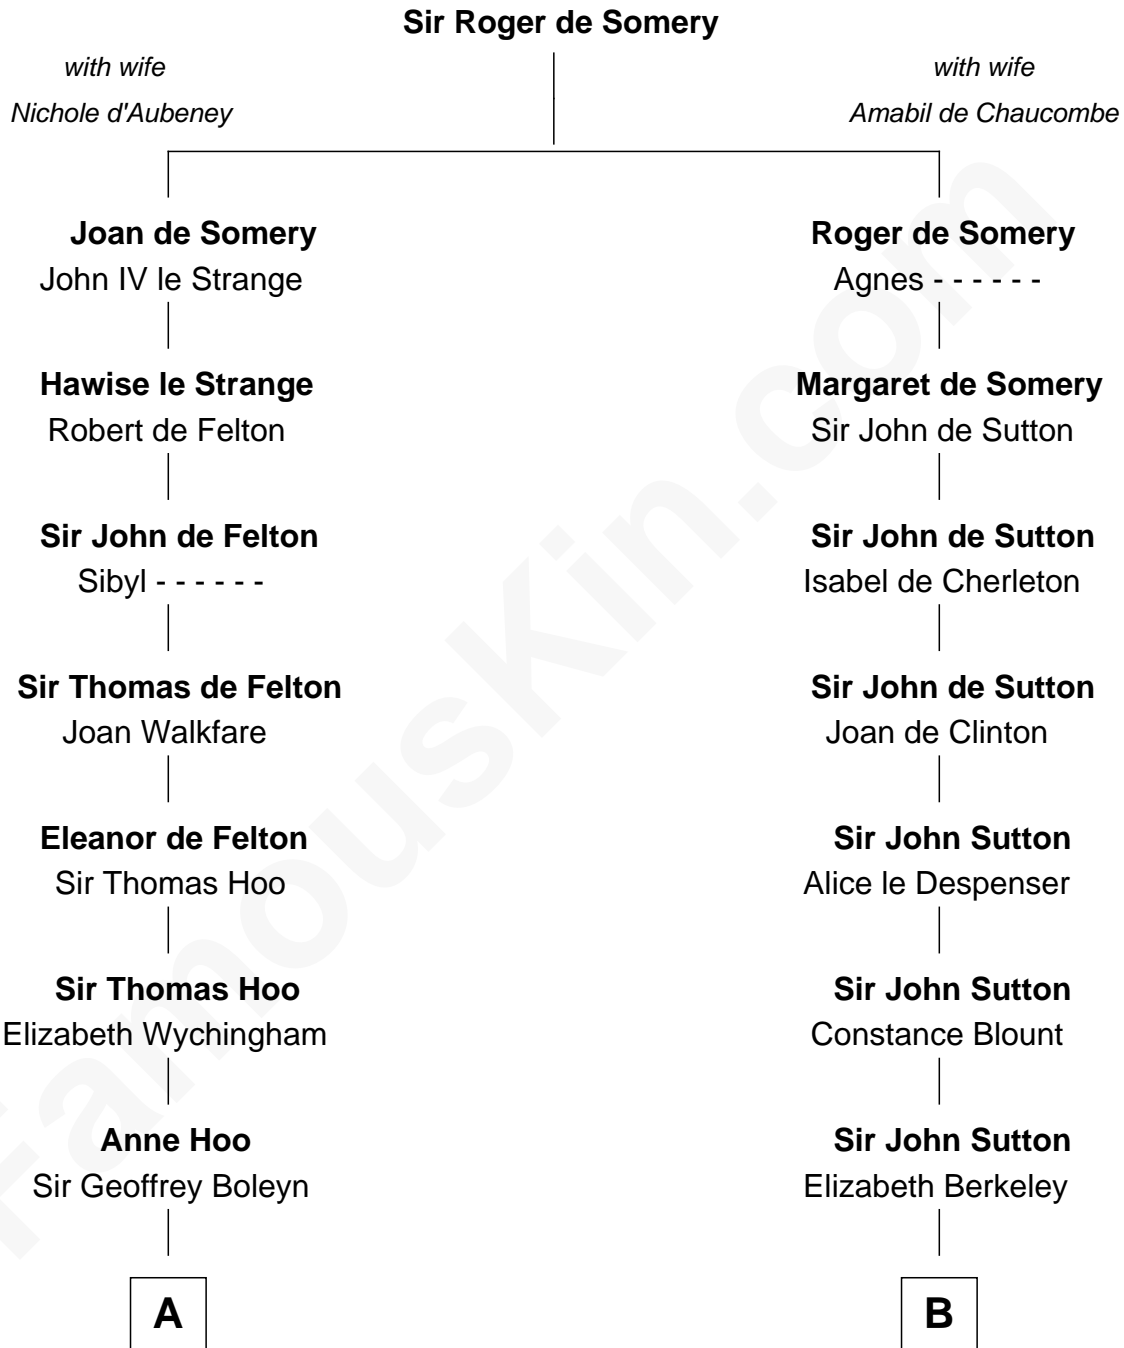

FamousKin.com

Relationship Chart of

William Floyd

Signer of the Declaration of Independence

17th cousin 4 times removed of

John Kerry

68th U.S. Secretary of State

C

Robert Charles Winthrop
Elizabeth Cabot Blanchard

Robert Charles Winthrop
Elizabeth Mason

Margaret Tyndal Winthrop
James Grant Forbes

Rosemary Isabel Forbes
Richard John Kerry

John Kerry

68th U.S. Secretary of State