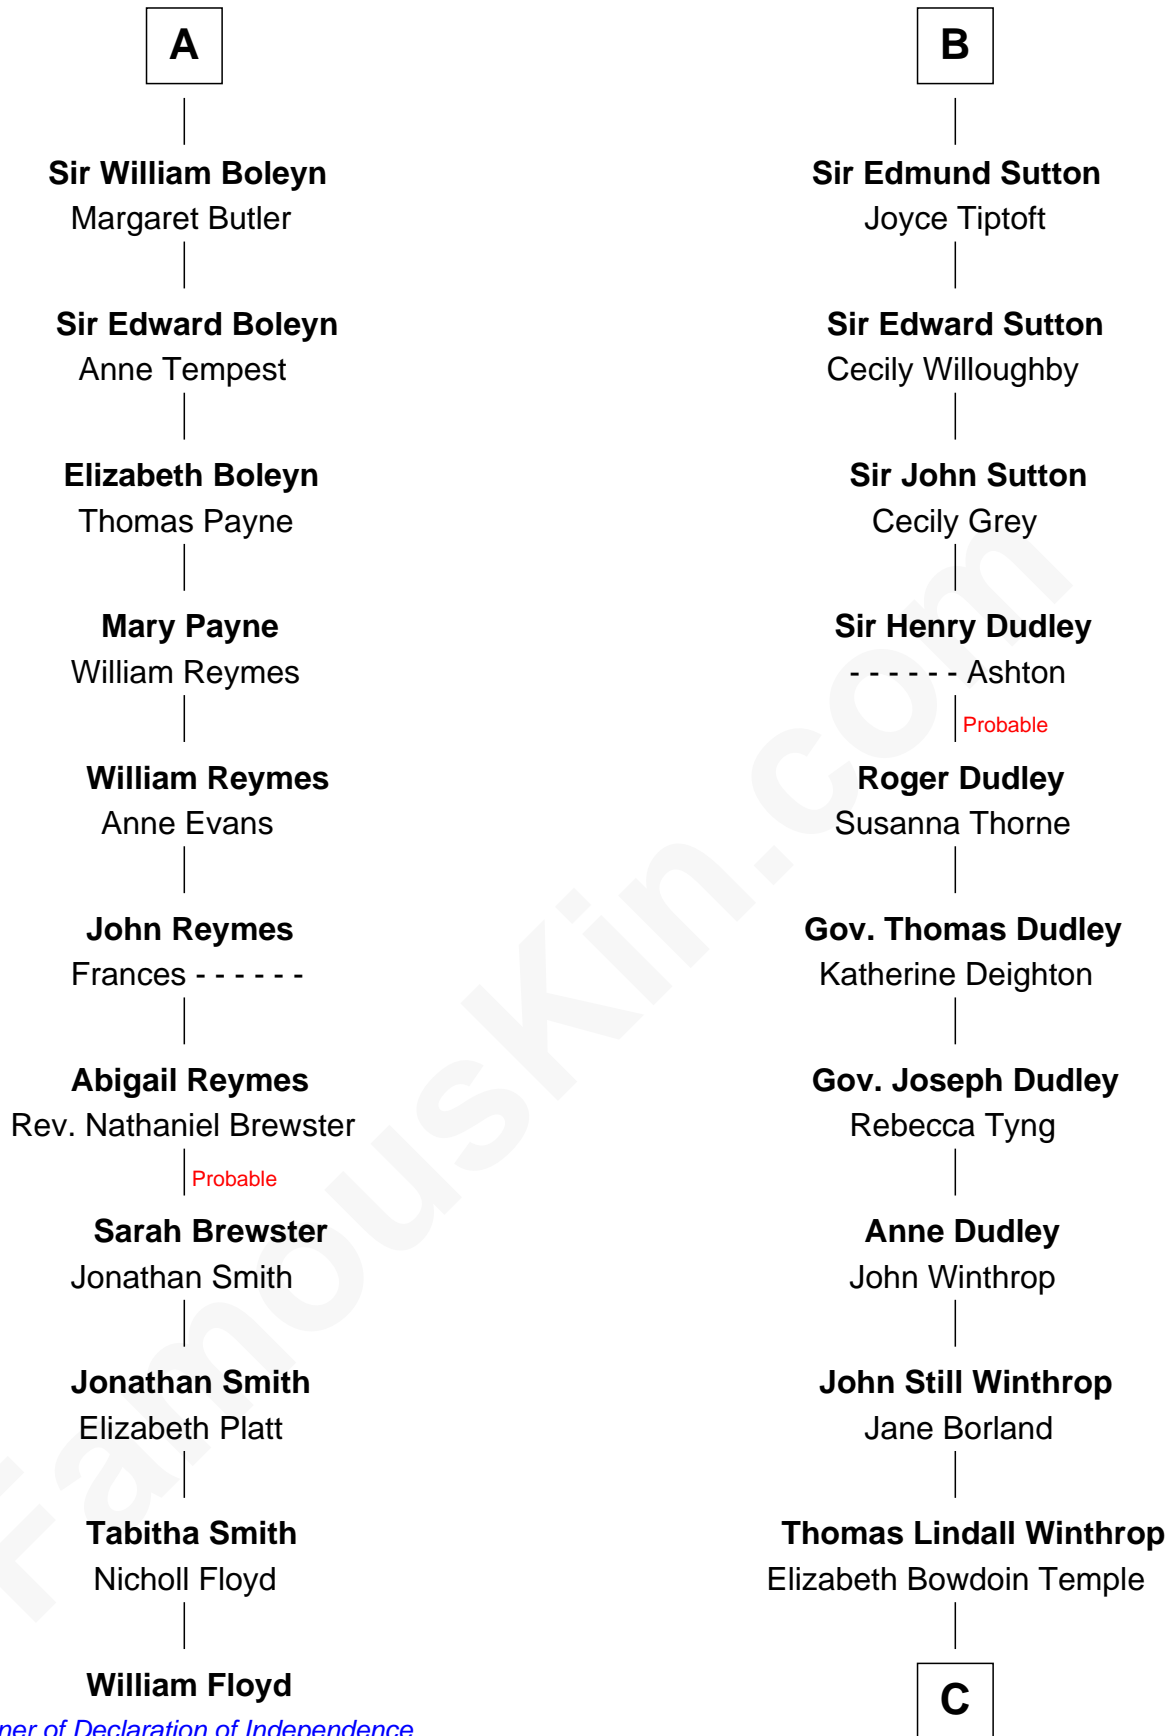

FamousKin.com

Relationship Chart of

William Floyd

Signer of the Declaration of Independence

17th cousin 4 times removed of

John Kerry

68th U.S. Secretary of State

C

Robert Charles Winthrop
Elizabeth Cabot Blanchard

Robert Charles Winthrop
Elizabeth Mason

Margaret Tyndal Winthrop
James Grant Forbes

Rosemary Isabel Forbes
Richard John Kerry

John Kerry

68th U.S. Secretary of State