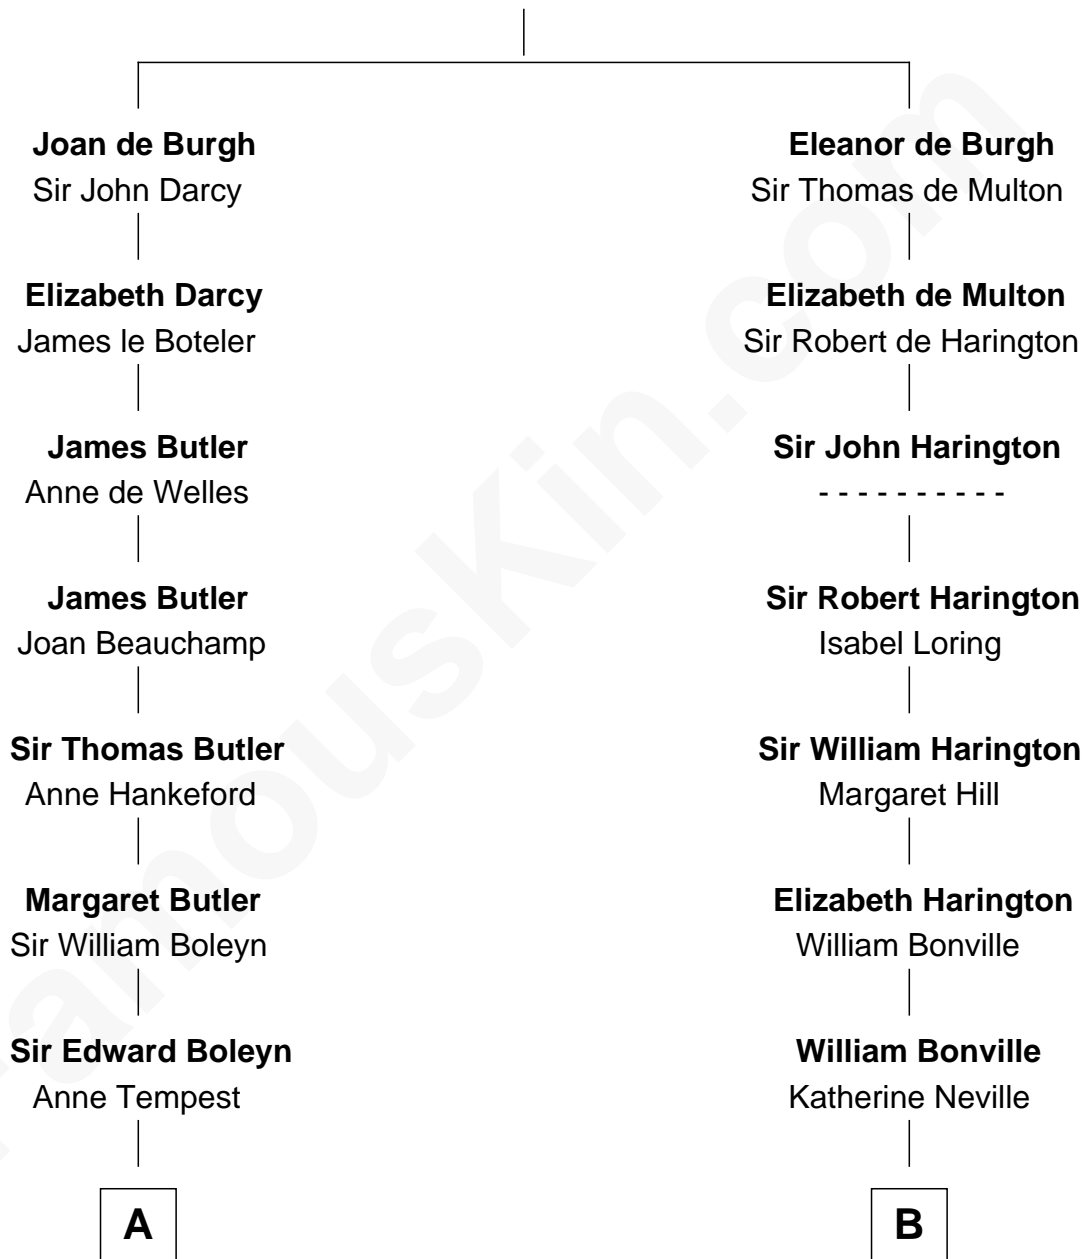

FamousKin.com

Relationship Chart of

William Floyd

Signer of the Declaration of Independence

15th cousin 5 times removed of

John Kerry

68th U.S. Secretary of State

Sir Richard de Burgh

Margaret - - - - -

C

Robert Charles Winthrop

Elizabeth Mason

Margaret Tyndal Winthrop

James Grant Forbes

Rosemary Isabel Forbes

Richard John Kerry