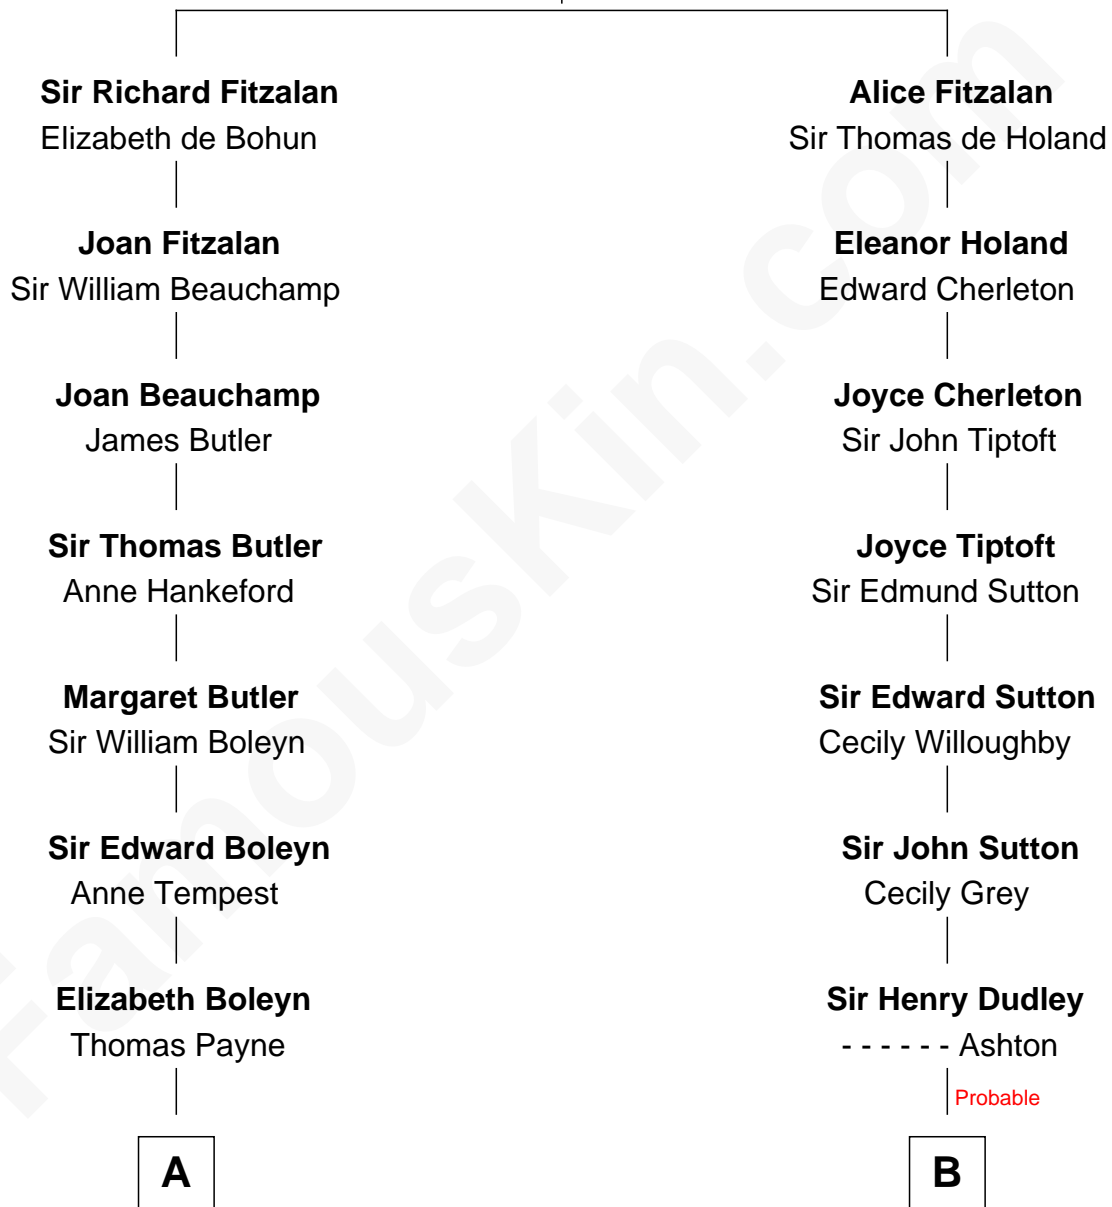

## Relationship Chart of

### William Floyd

*Signer of the Declaration of Independence*

14th cousin 2 times removed of

### John Brown

*American Abolitionist*

**Richard Fitzalan**  
Eleanor Plantagenet

**A**

**Mary Payne**  
William Reymes

**William Reymes**  
Anne Evans

**John Reymes**  
Frances - - - - -

**Abigail Reymes**  
Rev. Nathaniel Brewster