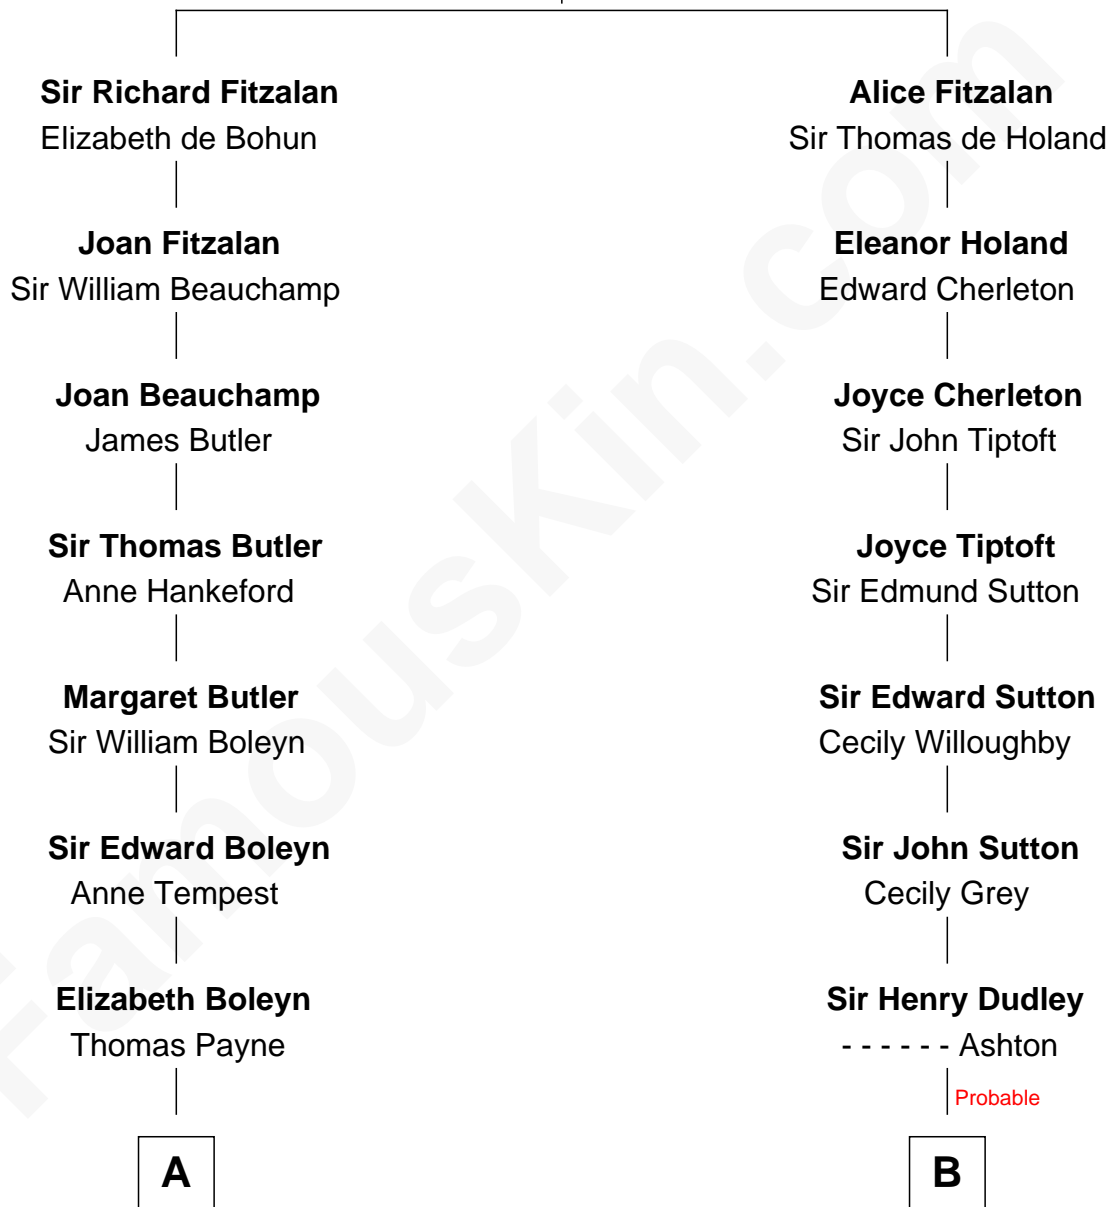

## Relationship Chart of

### William Floyd

*Signer of the Declaration of Independence*

14th cousin 4 times removed of

### James Sherman

*27th U.S. Vice-President*

**Richard Fitzalan**  
Eleanor Plantagenet

**C**

**Mary Frances Sherman**  
Richard Updike Sherman

**James Sherman**  
*27th U.S. Vice-President*

FamousKin.com