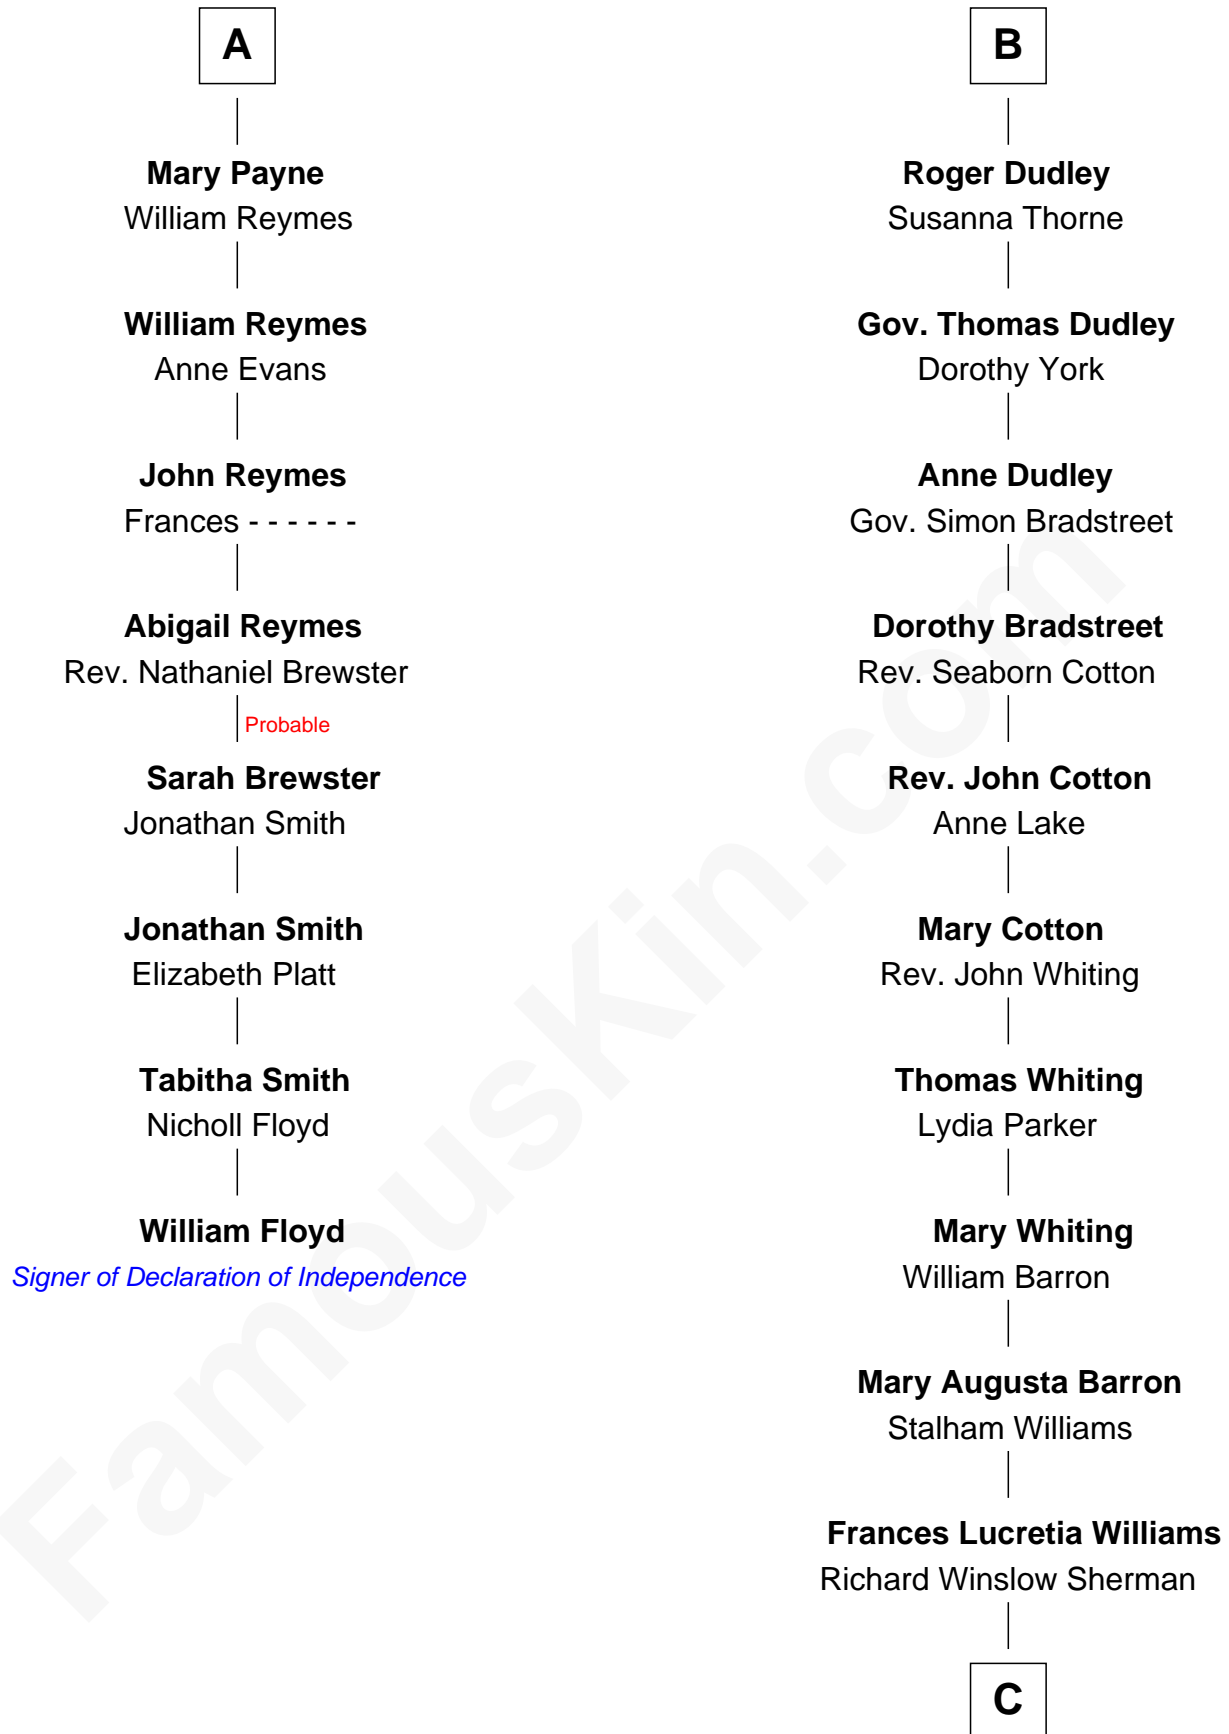

## Relationship Chart of

### William Floyd

*Signer of the Declaration of Independence*

14th cousin 4 times removed of

### James Sherman

*27th U.S. Vice-President*

**Richard Fitzalan**  
Eleanor Plantagenet

**C**

**Mary Frances Sherman**  
Richard Updike Sherman

**James Sherman**  
*27th U.S. Vice-President*

FamousKin.com