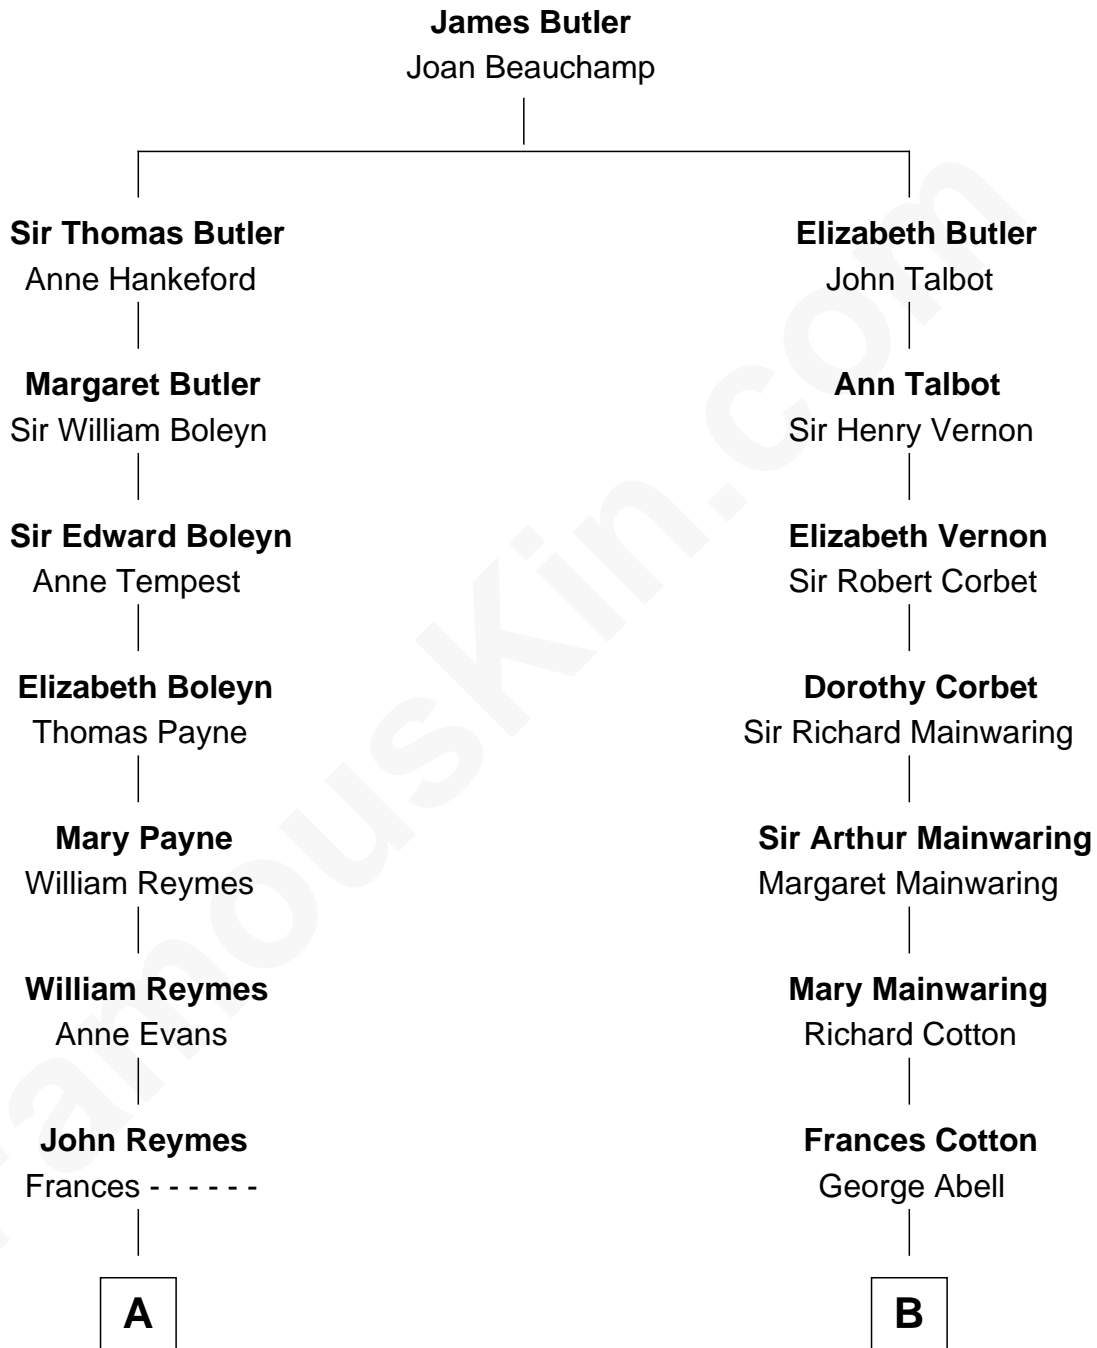

FamousKin.com

Relationship Chart of

William Floyd

Signer of the Declaration of Independence

11th cousin 5 times removed of

Allen Dulles

5th Director of the C.I.A.

A

Abigail Reymes
Rev. Nathaniel Brewster

Probable

Sarah Brewster
Jonathan Smith

Jonathan Smith
Elizabeth Platt

Tabitha Smith
Nicholl Floyd

William Floyd
Signer of Declaration of Independence

B

Robert Abell
Joanna - - - - -