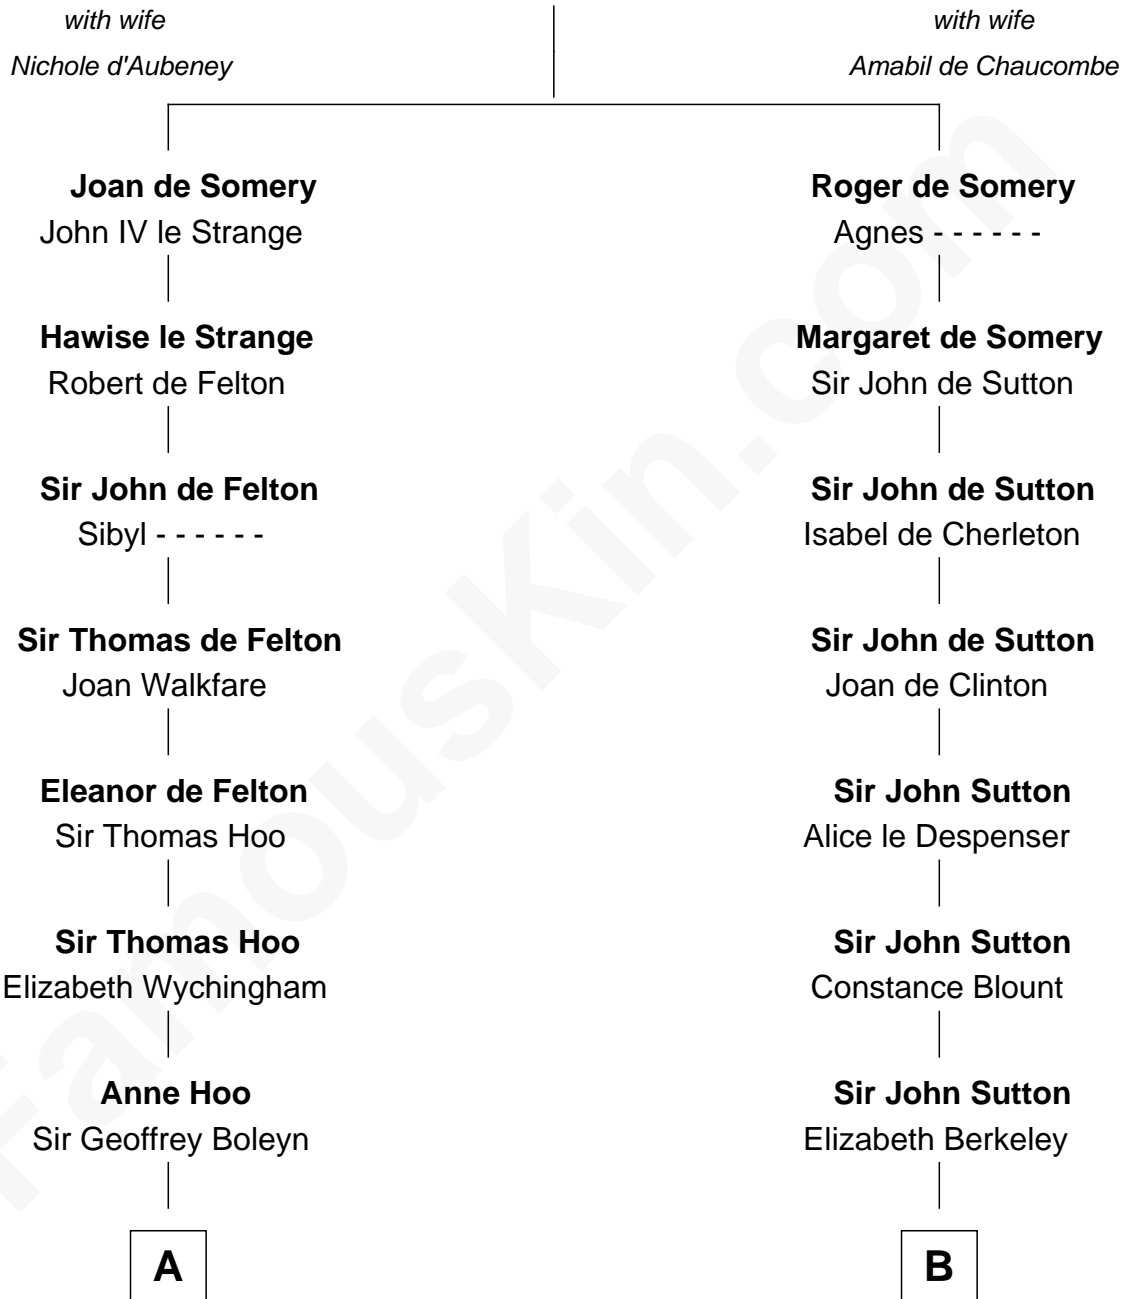

## Relationship Chart of

### William Floyd

*Signer of the Declaration of Independence*

**17th cousin 4 times removed of**

**Allen Dulles**

*5th Director of the C.I.A.*

### Sir Roger de Somery

**C**

**Joanna Leffingwell**

Charles Lathrop

**Harriet Wadsworth Lathrop**

Rev. Miron Winslow

**Harriet Lathrop Winslow**

Rev. John Welsh Dulles