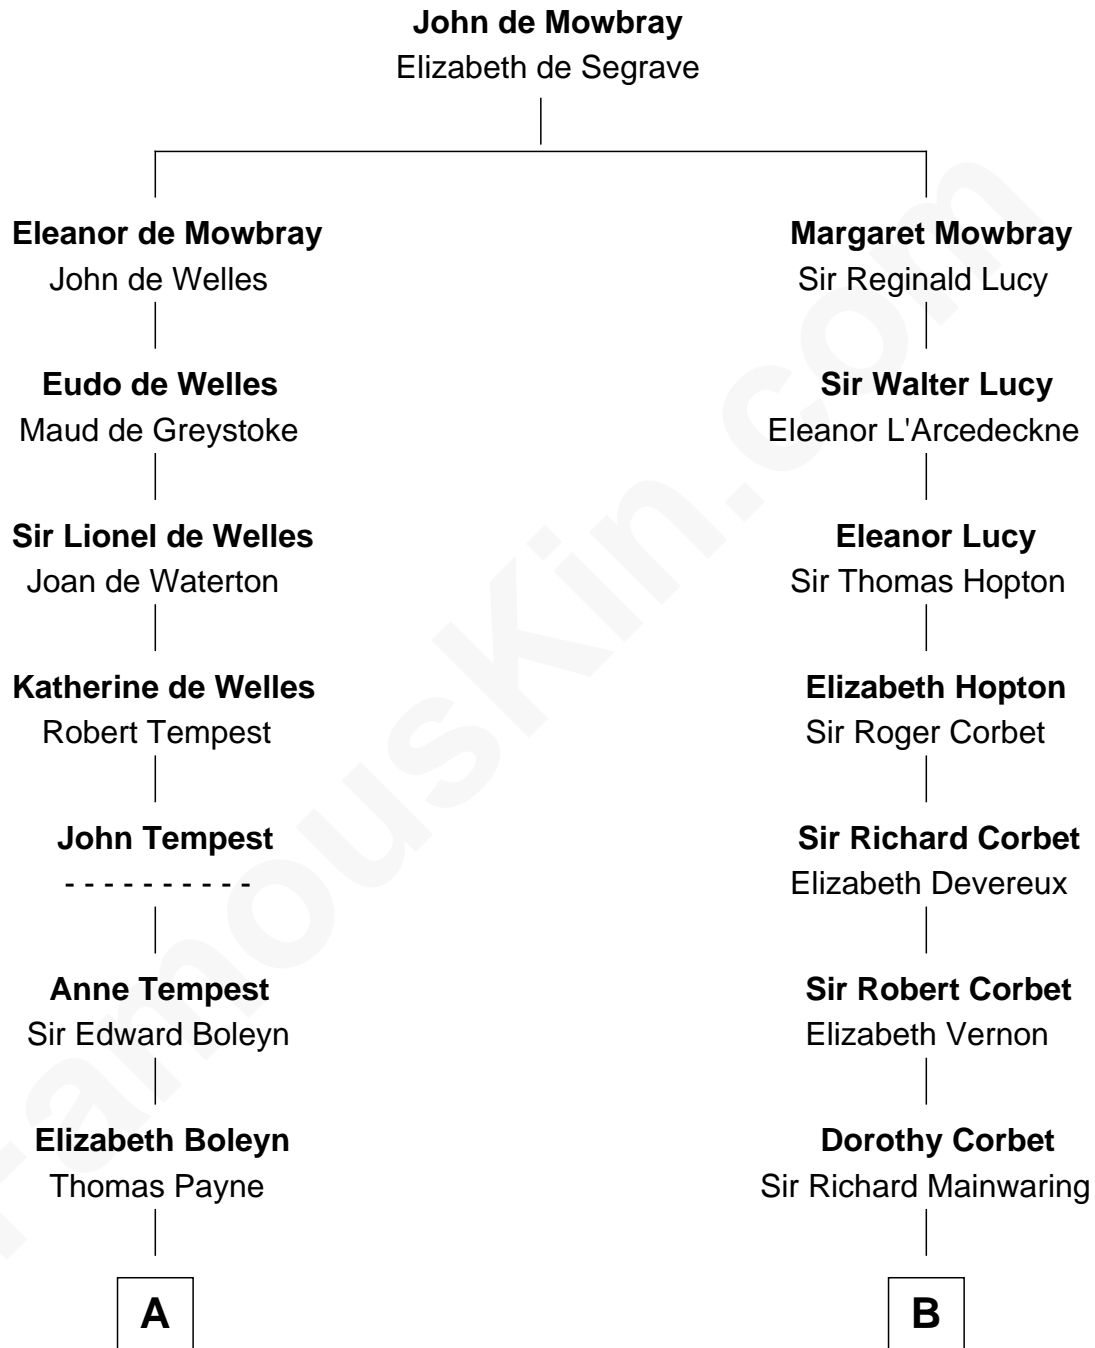

## Relationship Chart of

### William Floyd

*Signer of the Declaration of Independence*

14th cousin 5 times removed of

**Allen Dulles**

*5th Director of the C.I.A.*

**C**

**Harriet Lathrop Winslow**

Rev. John Welsh Dulles