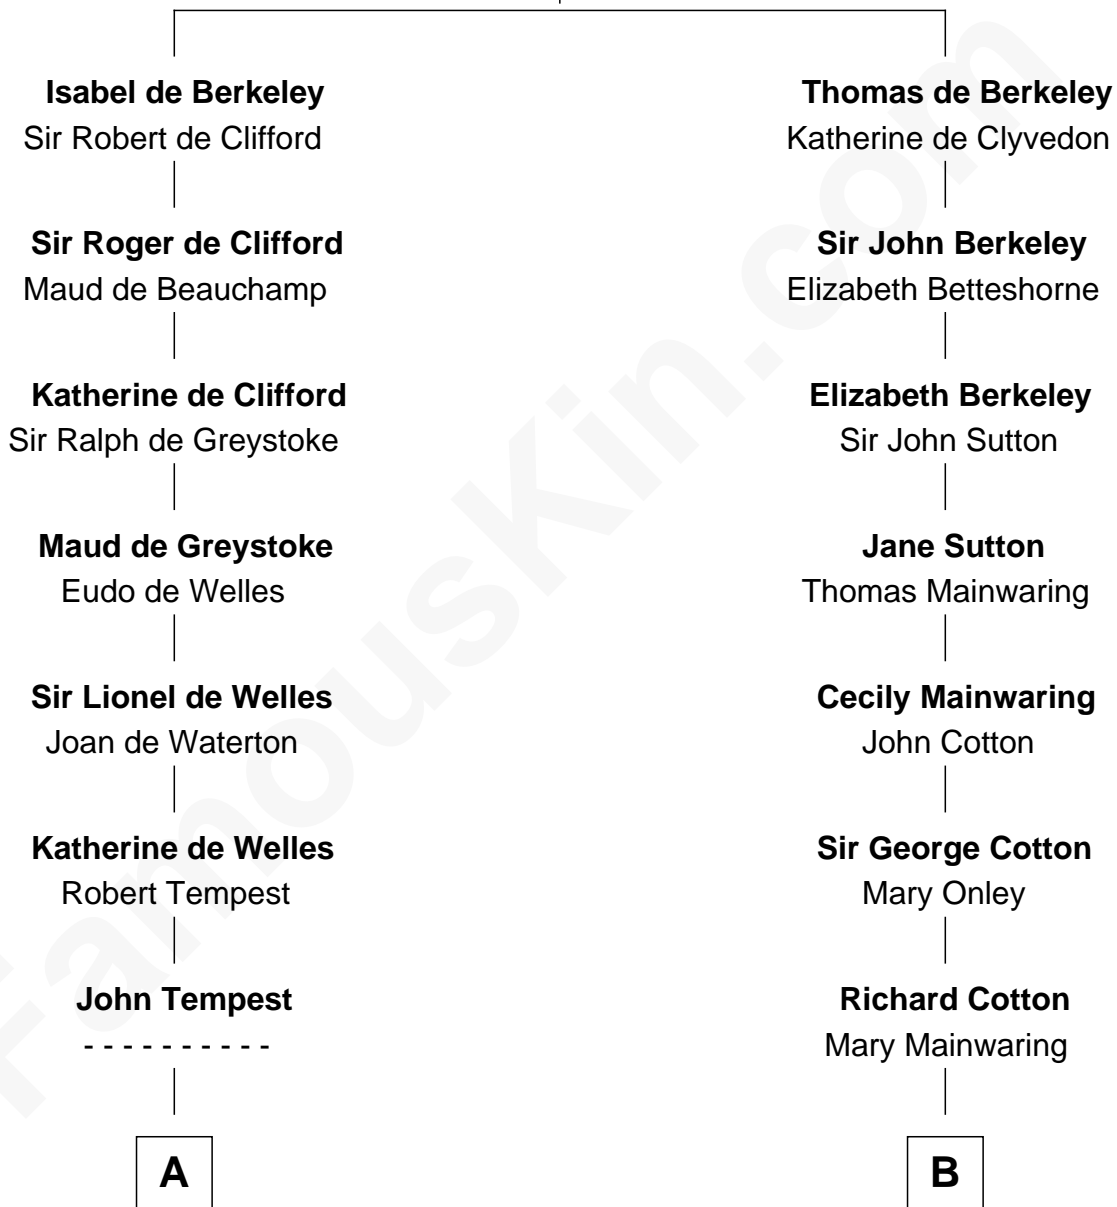

FamousKin.com

Relationship Chart of

William Floyd

Signer of the Declaration of Independence

16th cousin 1 time removed of

John Foster Dulles

52nd U.S. Secretary of State

Sir Maurice de Berkeley

Eve la Zouche

A

Anne Tempest
Sir Edward Boleyn

Elizabeth Boleyn
Thomas Payne

Mary Payne
William Reymes

William Reymes
Anne Evans

John Reymes
Frances - - - - -

Abigail Reymes
Rev. Nathaniel Brewster

Probable

Sarah Brewster
Jonathan Smith

Jonathan Smith
Elizabeth Platt

Tabitha Smith
Nicholl Floyd

William Floyd

Signer of Declaration of Independence

B

Frances Cotton
George Abell