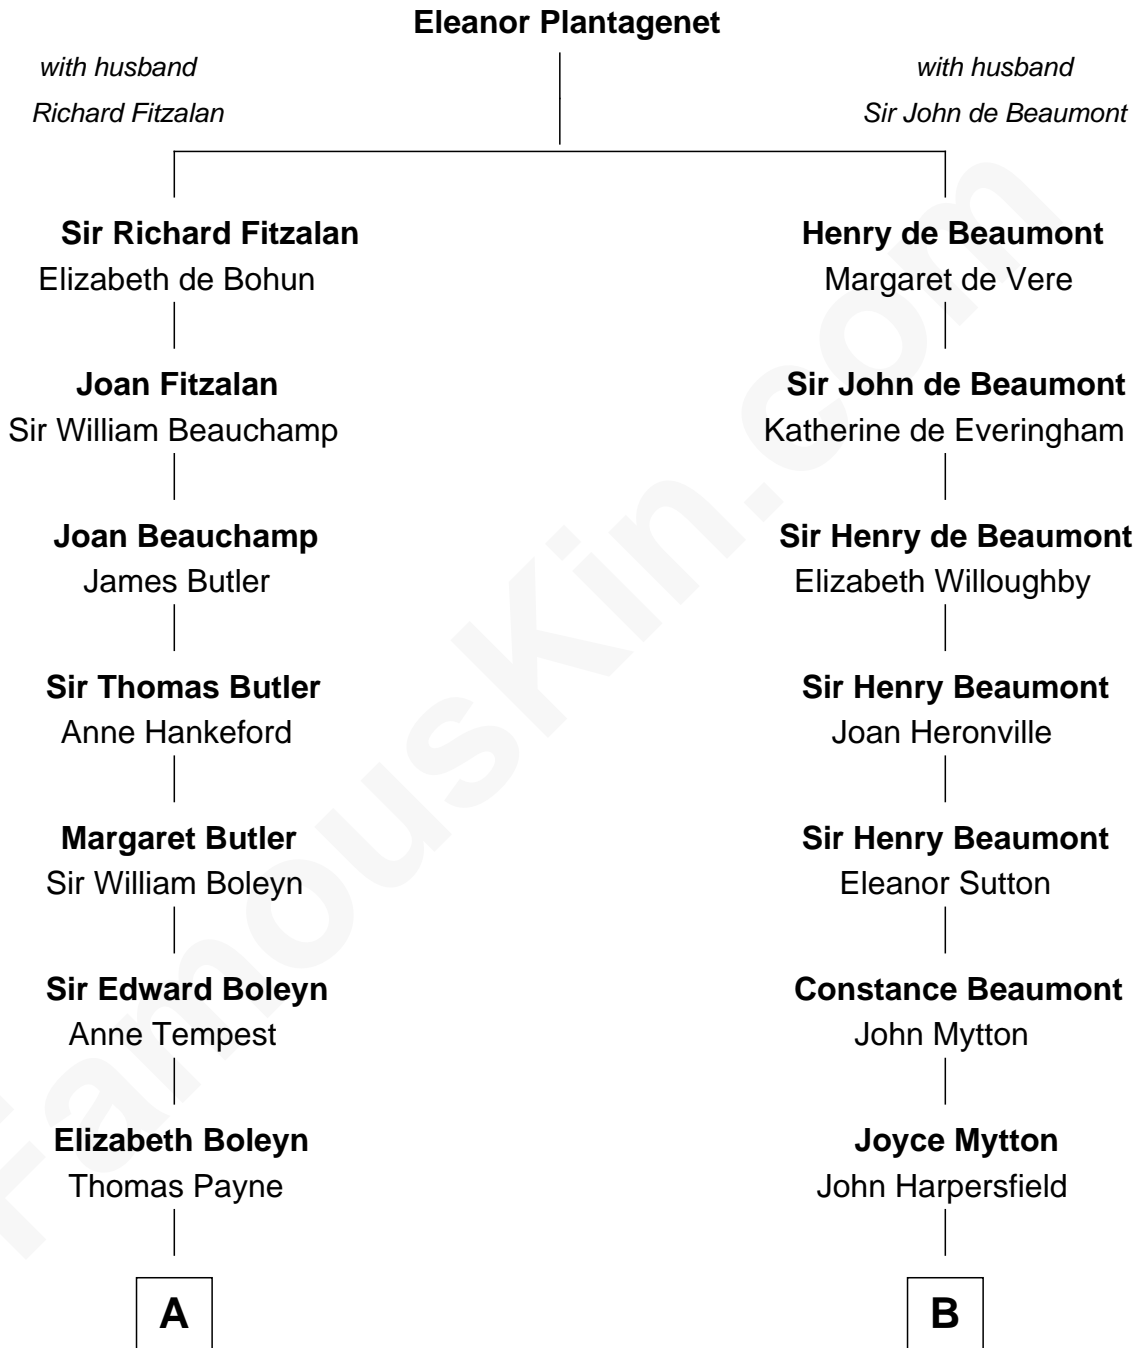

FamousKin.com

Relationship Chart of

William Floyd

Signer of the Declaration of Independence

14th cousin 7 times removed of

Chevy Chase

Comedian, Actor and Writer

A

William Floyd

Signer of Declaration of Independence

B

Edward Harpersfield alias Mytton
Anne Skrimshire

Katherine Mytton
Roger Marshall

Elizabeth Marshall
Thomas Lewis

Judith Lewis
James Gibbins

Hannah Gibbins
- - - - -