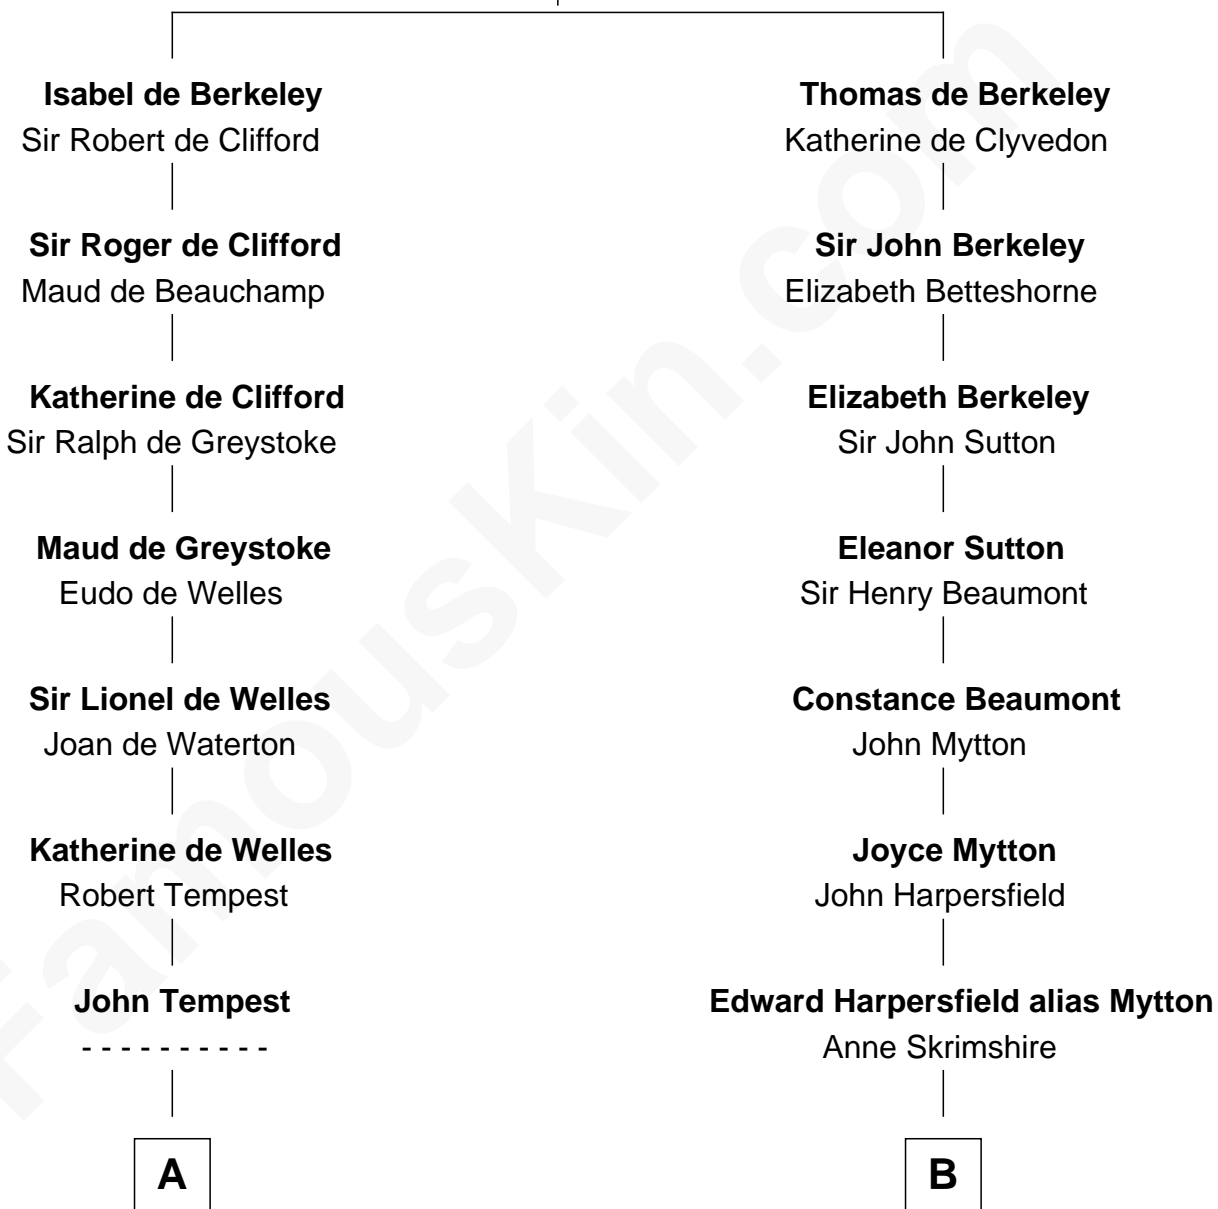

Sir Maurice de Berkeley

Eve la Zouche