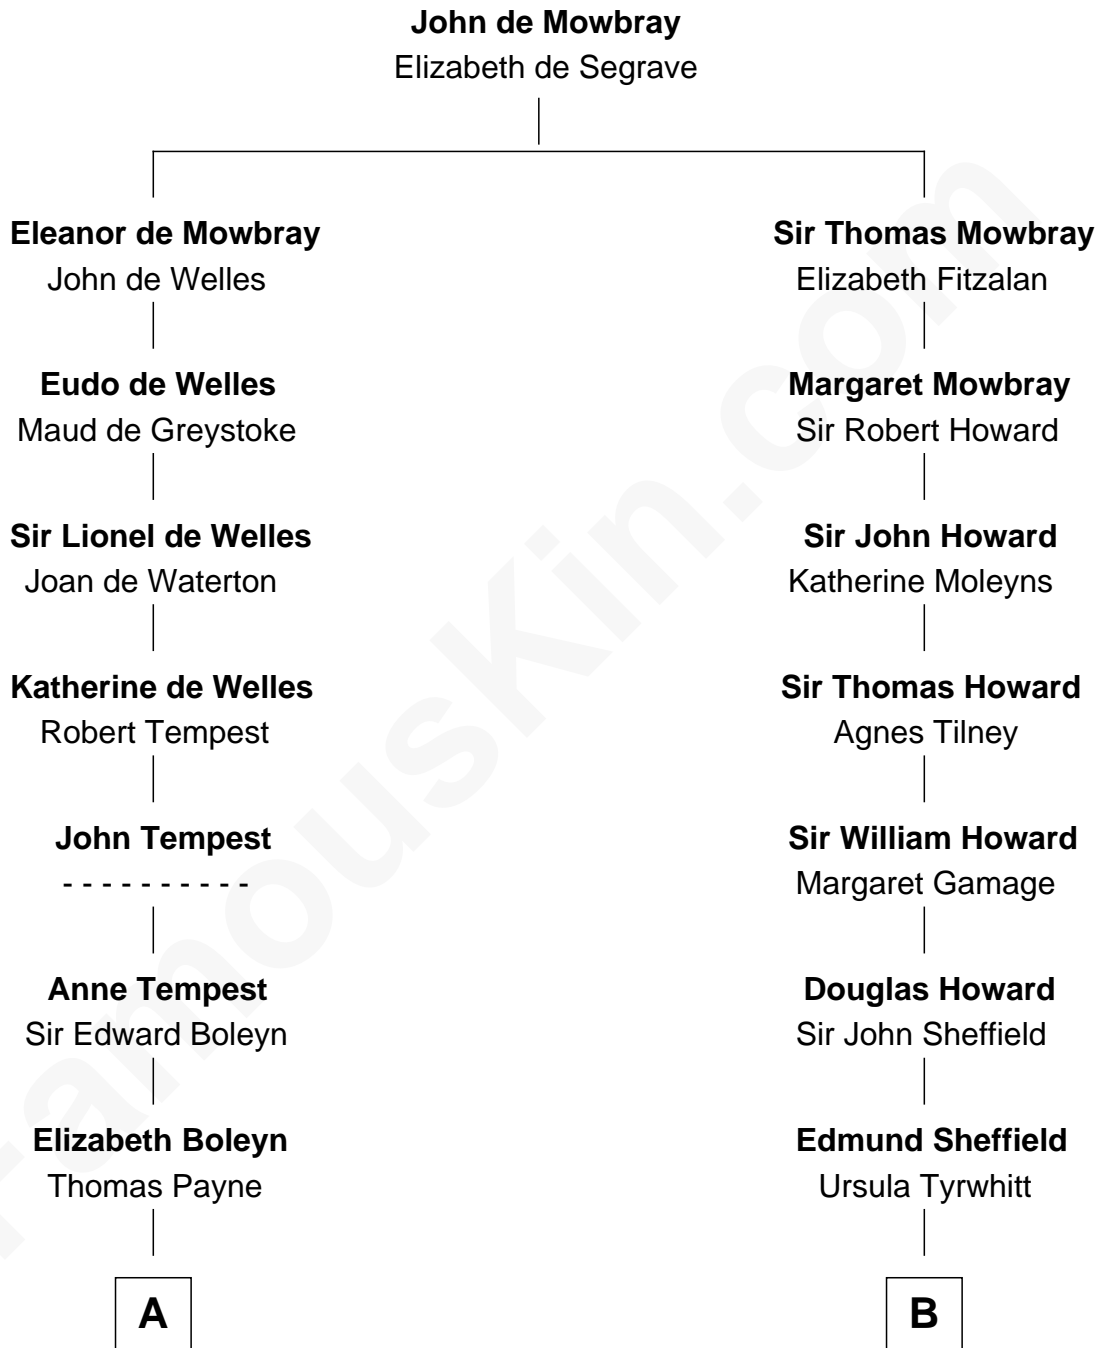

FamousKin.com

Relationship Chart of

William Floyd

Signer of the Declaration of Independence

14th cousin 6 times removed of

Ellen DeGeneres

Comedienne and TV Personality

C

Alfred George DeGeneres

Julia E. Billiu

Elliot Everett DeGeneres

Ruth Elodie Martin

Elliot Everett DeGeneres

Betty Jane Pfeffer

Ellen DeGeneres

Comedienne and TV Personality