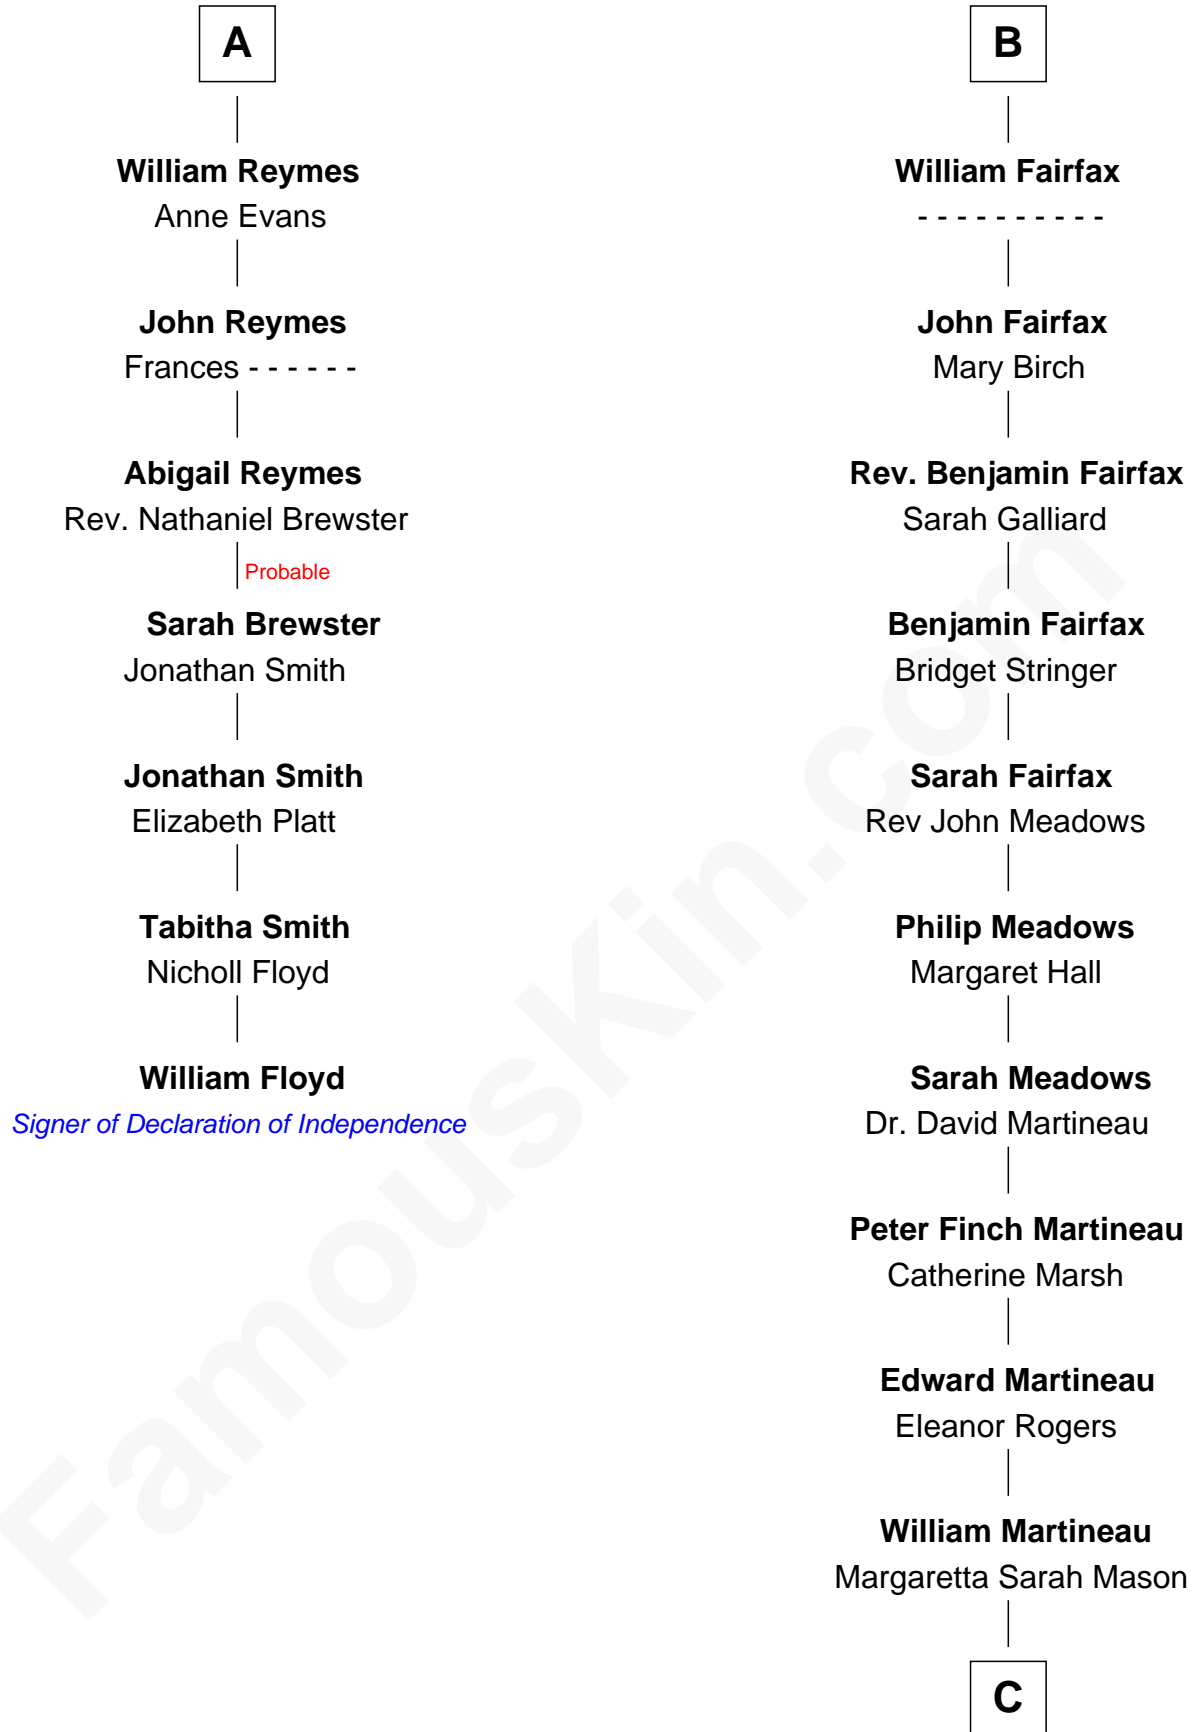

FamousKin.com

Relationship Chart of

William Floyd

Signer of the Declaration of Independence

13th cousin 7 times removed of

Guy Ritchie
British Filmmaker

Sir Thomas de Beauchamp
Katherine de Mortimer

Sir William Beauchamp

Joan Fitzalan

Joan Beauchamp

James Butler

Sir Thomas Butler

Anne Hankeford

Margaret Butler

Sir William Boleyn

Sir Edward Boleyn

Margaret de Stafford

Sir Ralph Neville

Ralph de Neville

Mary Ferrers

John Neville

Elizabeth Newmarch

Jane de Neville

Sir William Gascoigne

Sir William Gascoigne

Margaret Percy

Agnes Gascoigne

Sir Thomas Fairfax

B

C

Edith Jane Martineau

Vivian Guy Ouseley McLaughlin