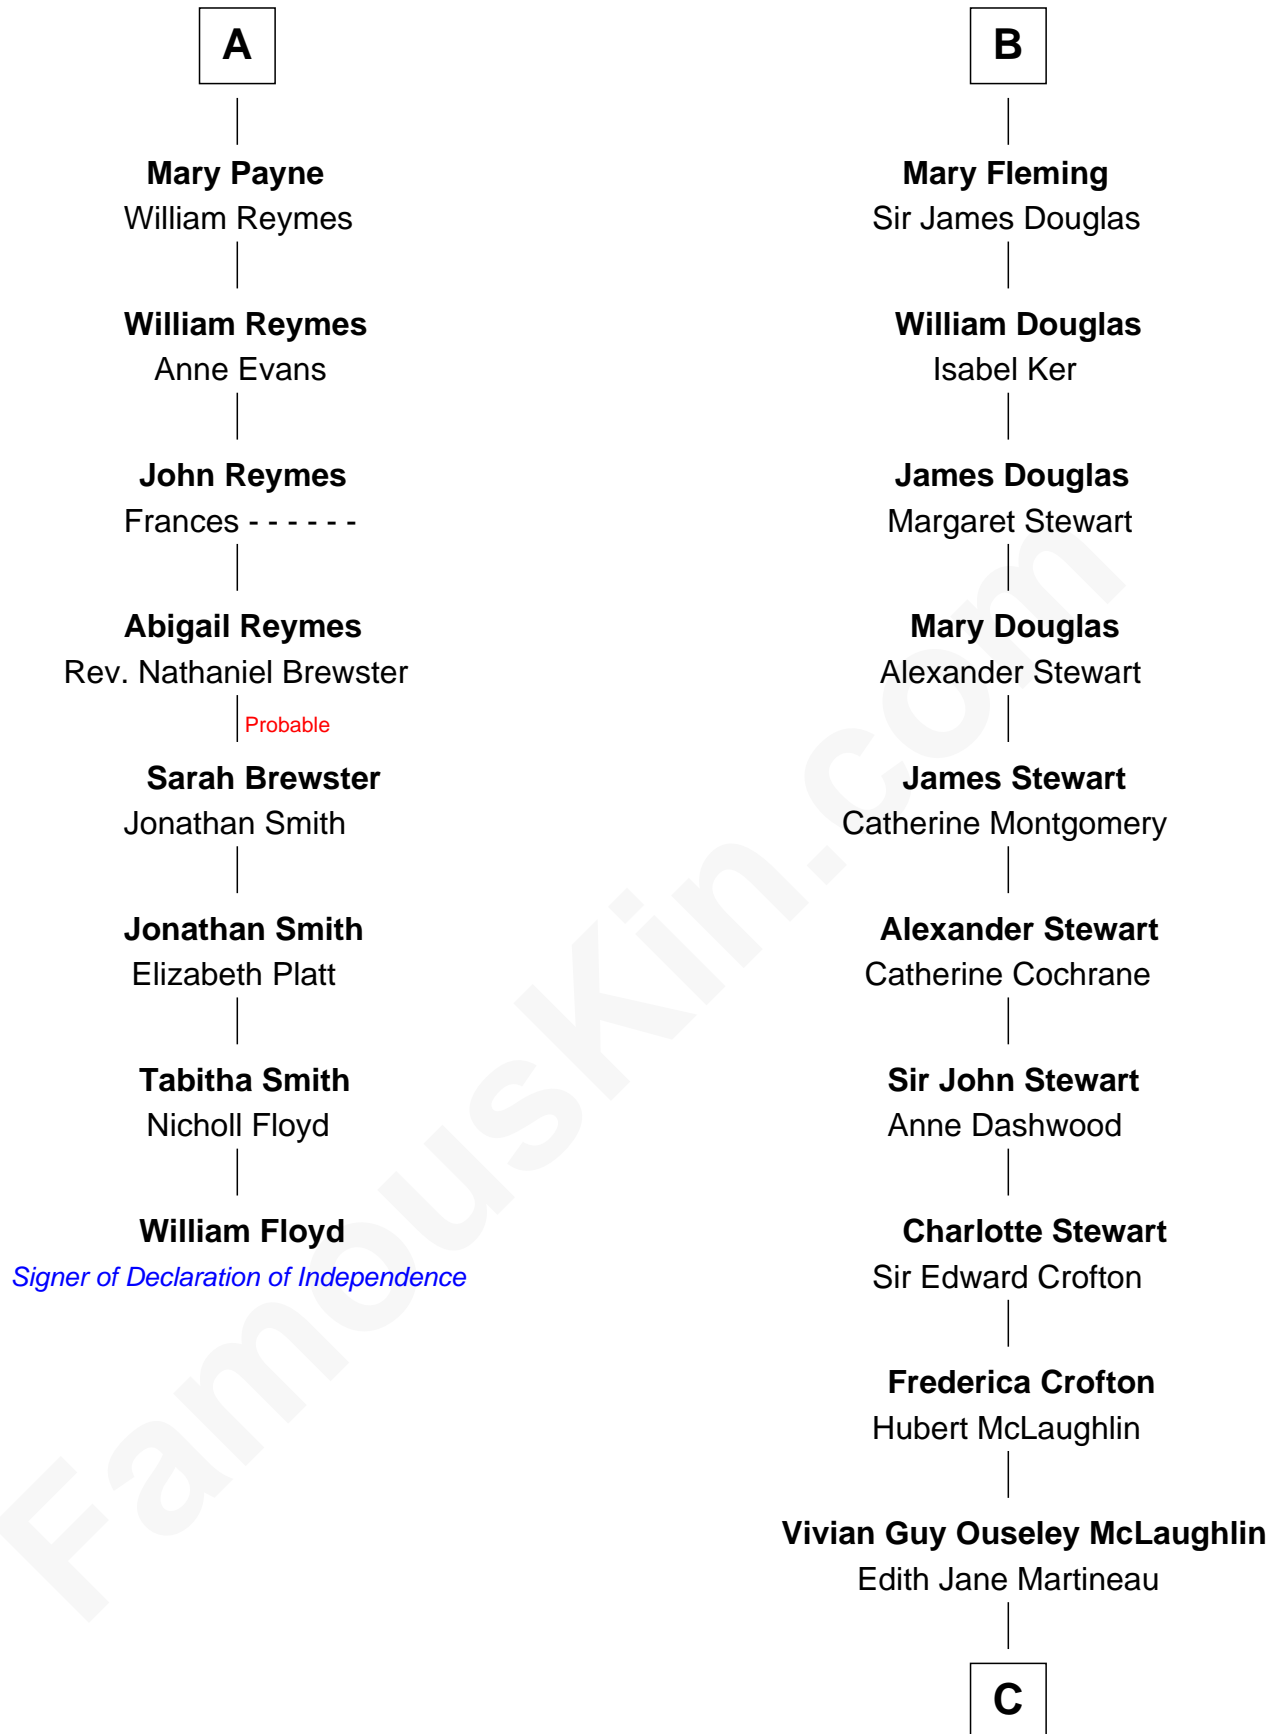

FamousKin.com

Relationship Chart of

William Floyd

Signer of the Declaration of Independence

14th cousin 5 times removed of

Guy Ritchie

British Filmmaker

Richard Fitzalan
Eleanor Plantagenet

C

Doris Margaretta McLaughlin

Stuart John Ritchie

John Vivian Ritchie

Amber Mary Parkinson

Guy Ritchie

British Filmmaker

FamousKin.com