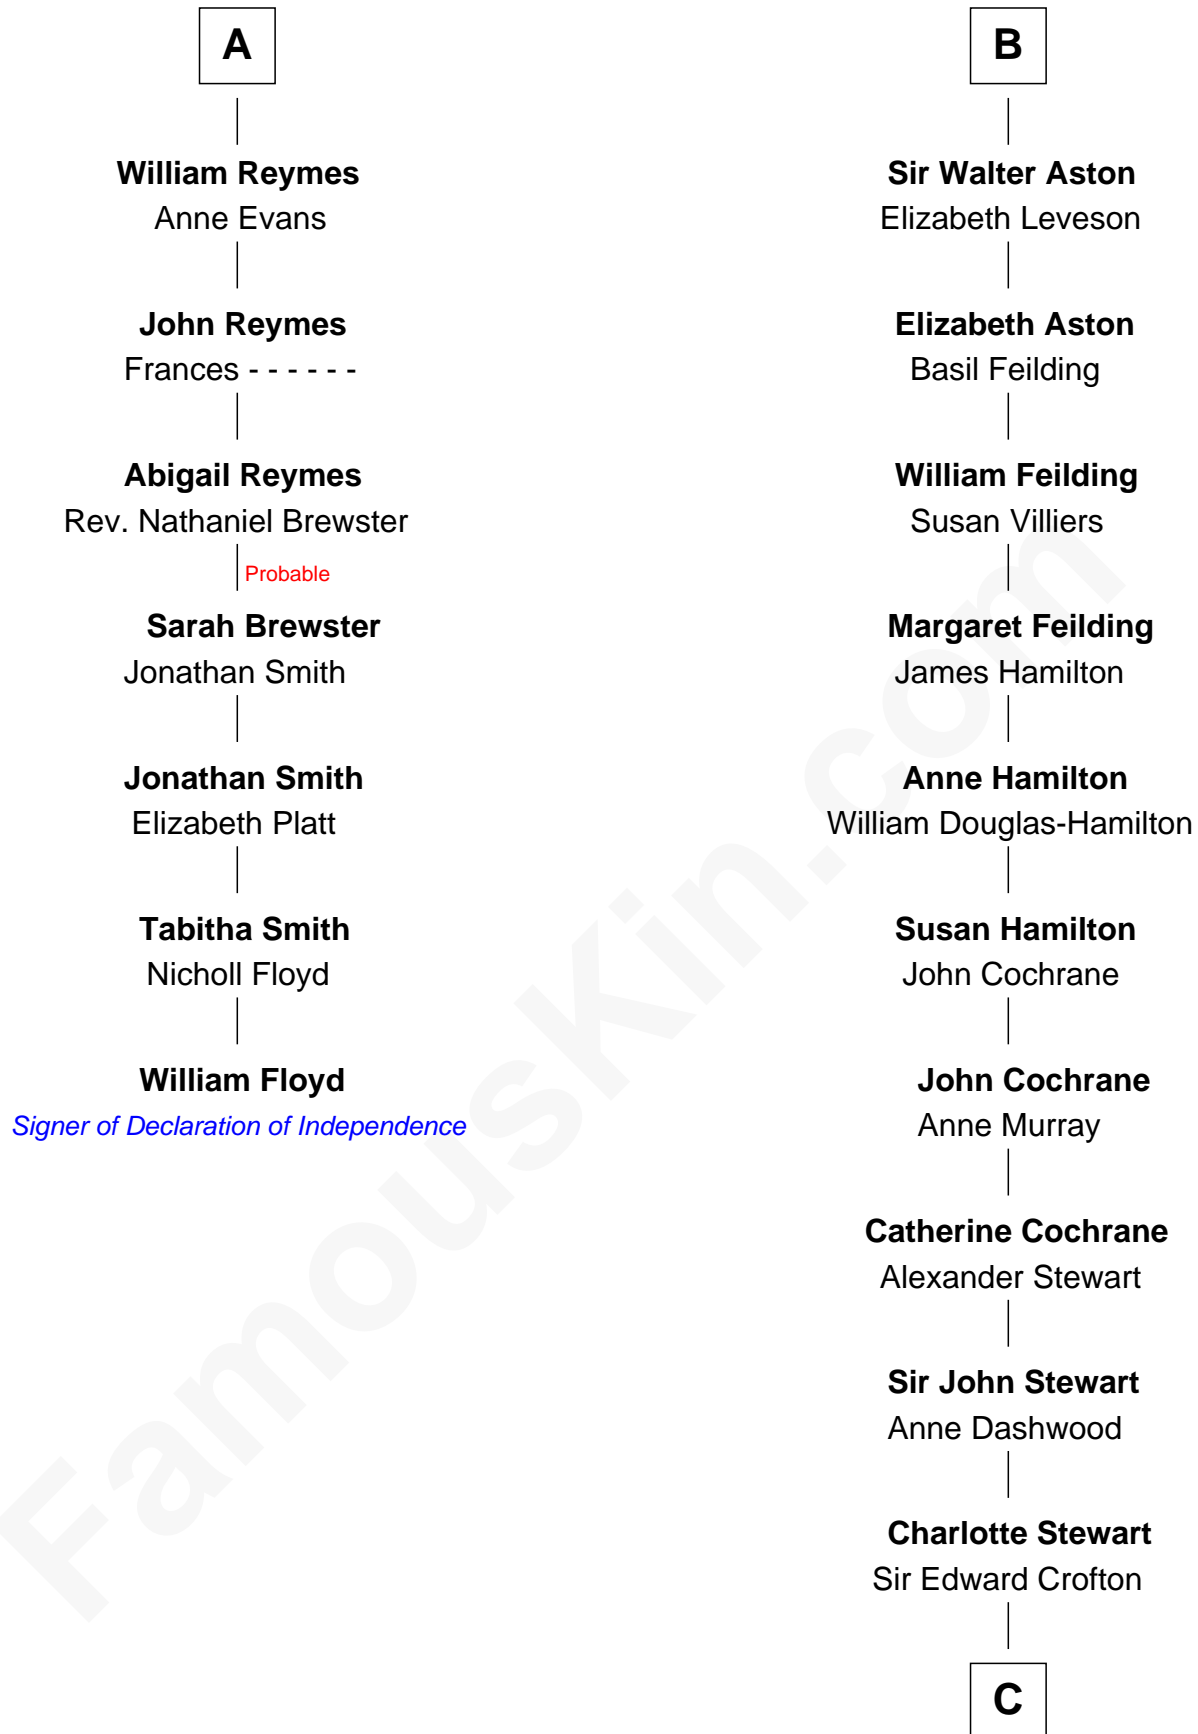

## Relationship Chart of

### William Floyd

*Signer of the Declaration of Independence*

13th cousin 8 times removed of

**Guy Ritchie**

*British Filmmaker*

**John de Welles**

Maud de Roos

C