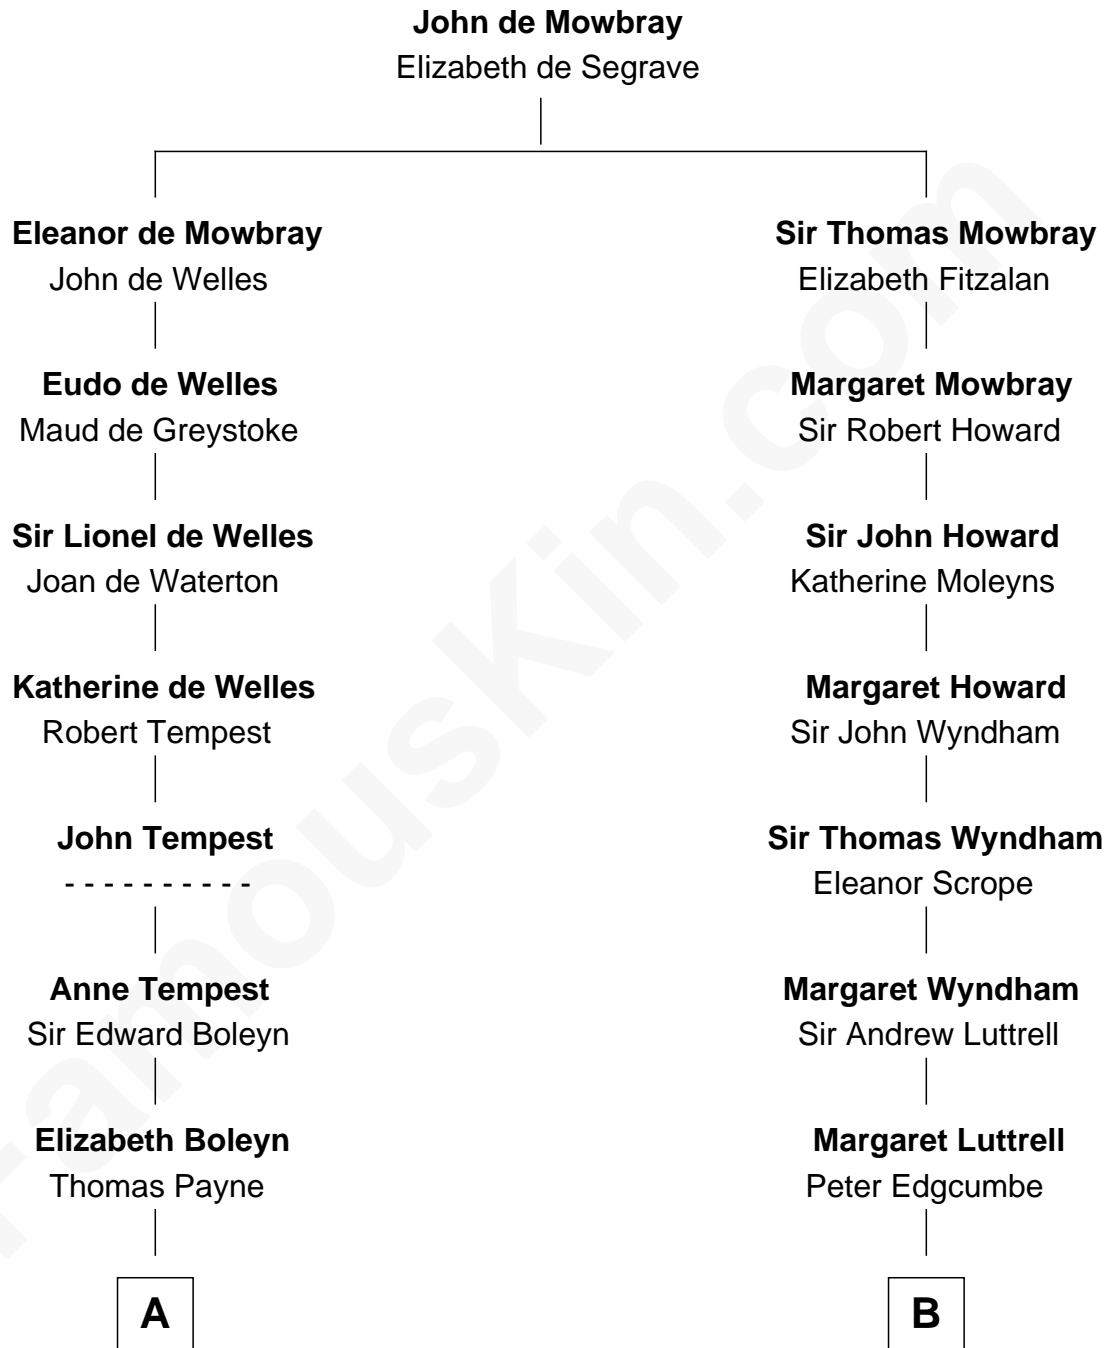

FamousKin.com

Relationship Chart of

William Floyd

Signer of the Declaration of Independence

14th cousin 5 times removed of

Guy Ritchie

British Filmmaker

C

Doris Margaretta McLaughlin

Stuart John Ritchie

John Vivian Ritchie

Amber Mary Parkinson

Guy Ritchie

British Filmmaker

FamousKin.com