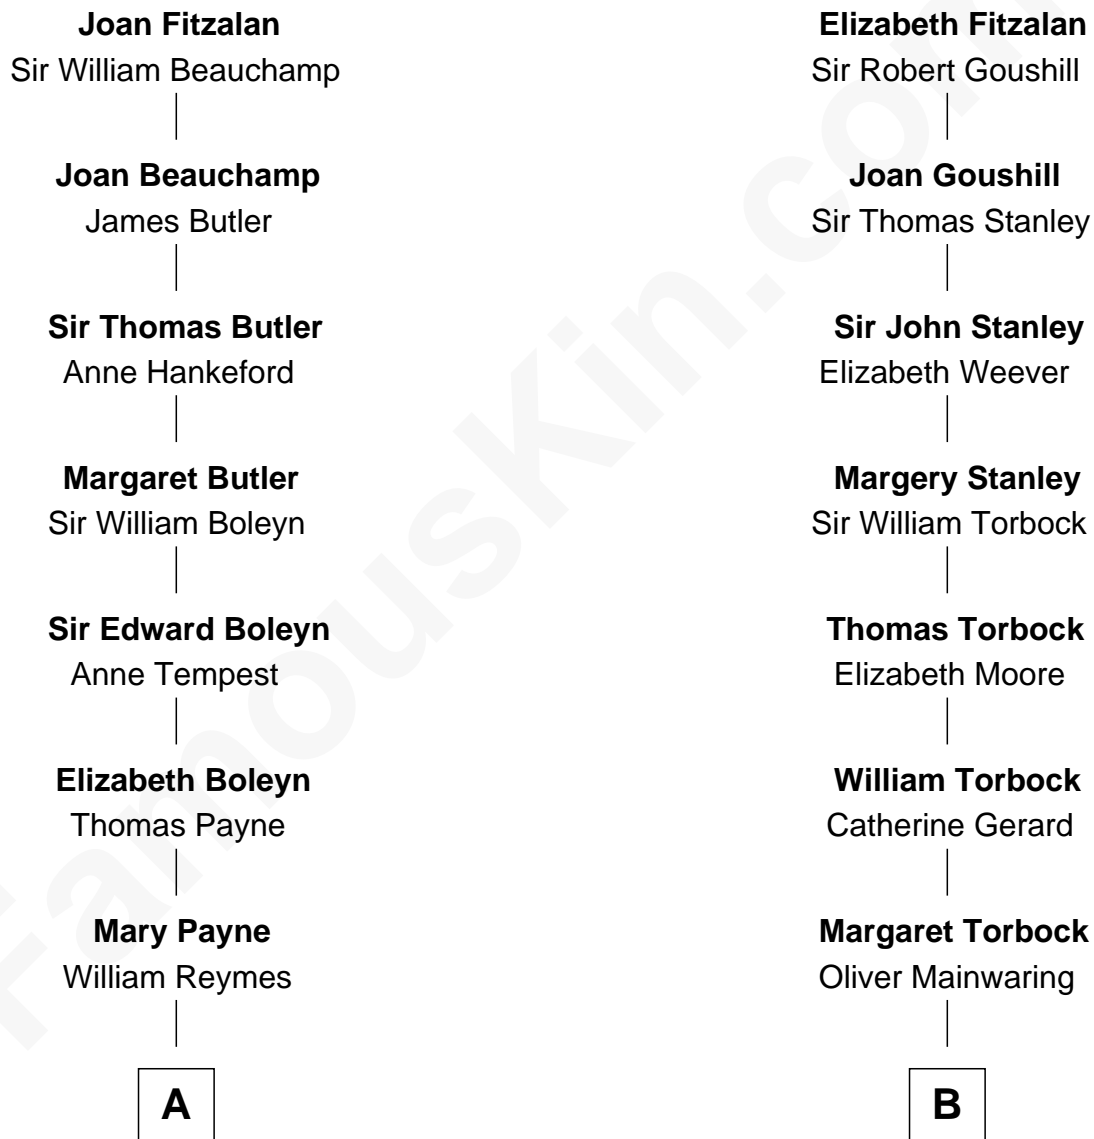

Sir Richard Fitzalan

Elizabeth de Bohun