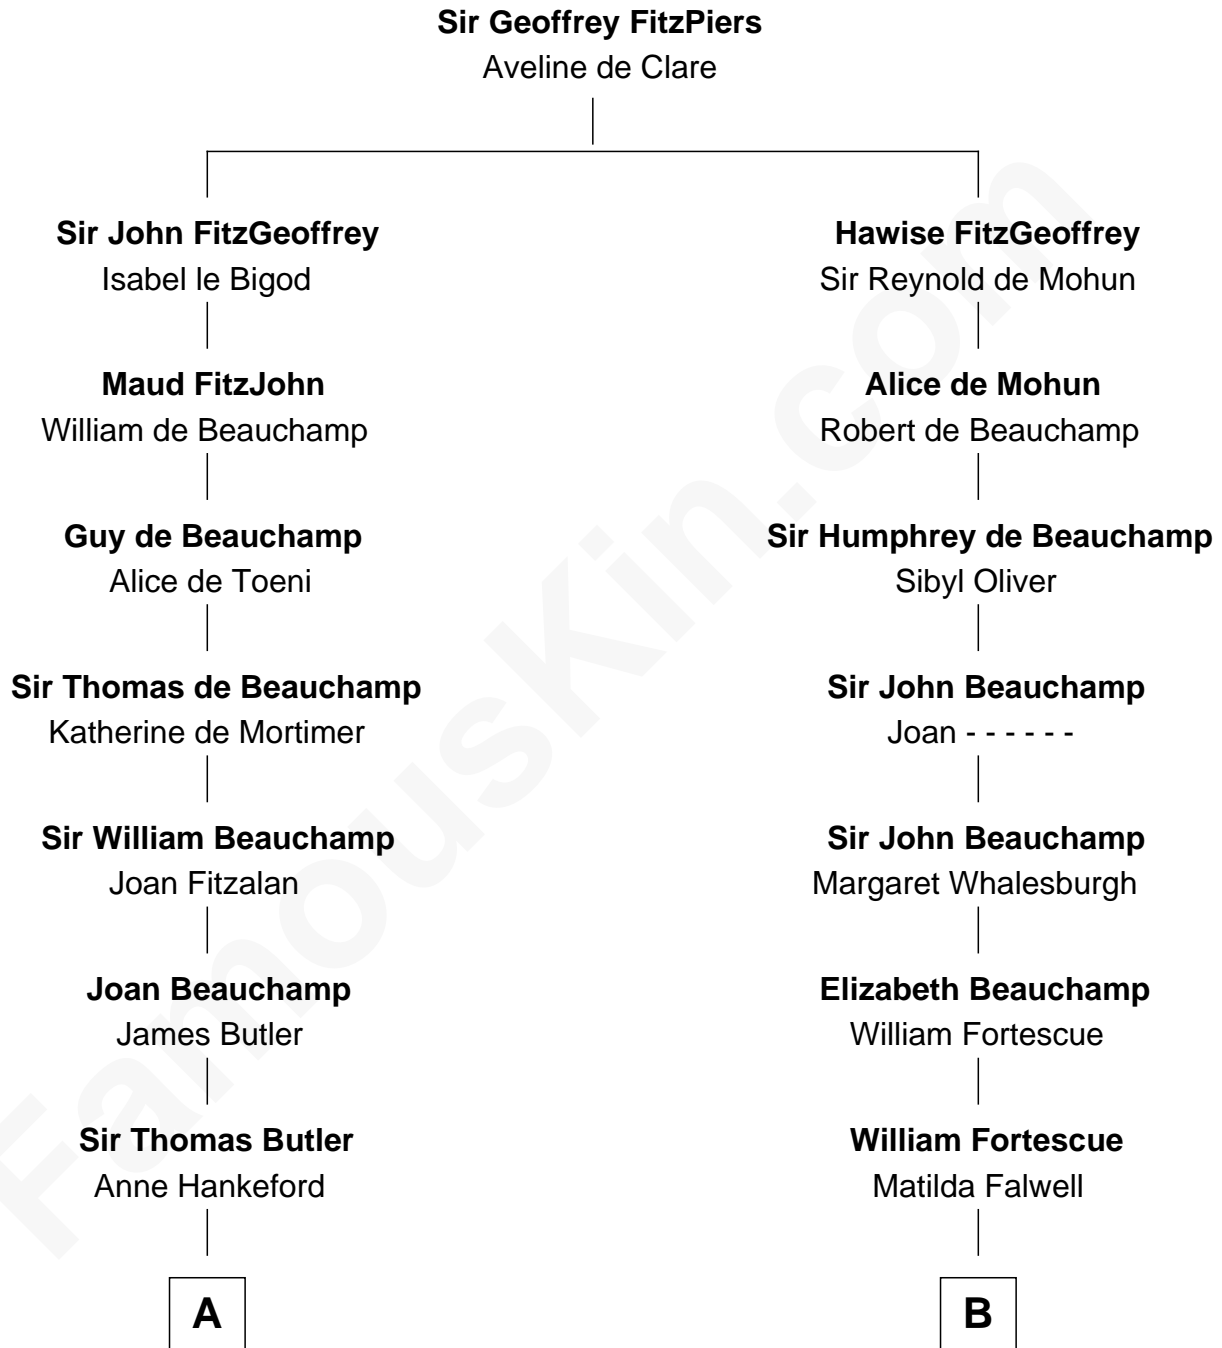

# FamousKin.com

## Relationship Chart of

### William Floyd

*Signer of the Declaration of Independence*

17th cousin 3 times removed of

**Lewis Henry Morgan**  
*Pioneering Anthropologist*

**C**

—  
**Elijah Clap**

Mary Benton

—  
**Mary Clap**

Lemuel Steele

—  
**Harriet Steele**

Jedediah Morgan

—  
**Lewis Henry Morgan**

*Pioneering Anthropologist*

FamousKin.com