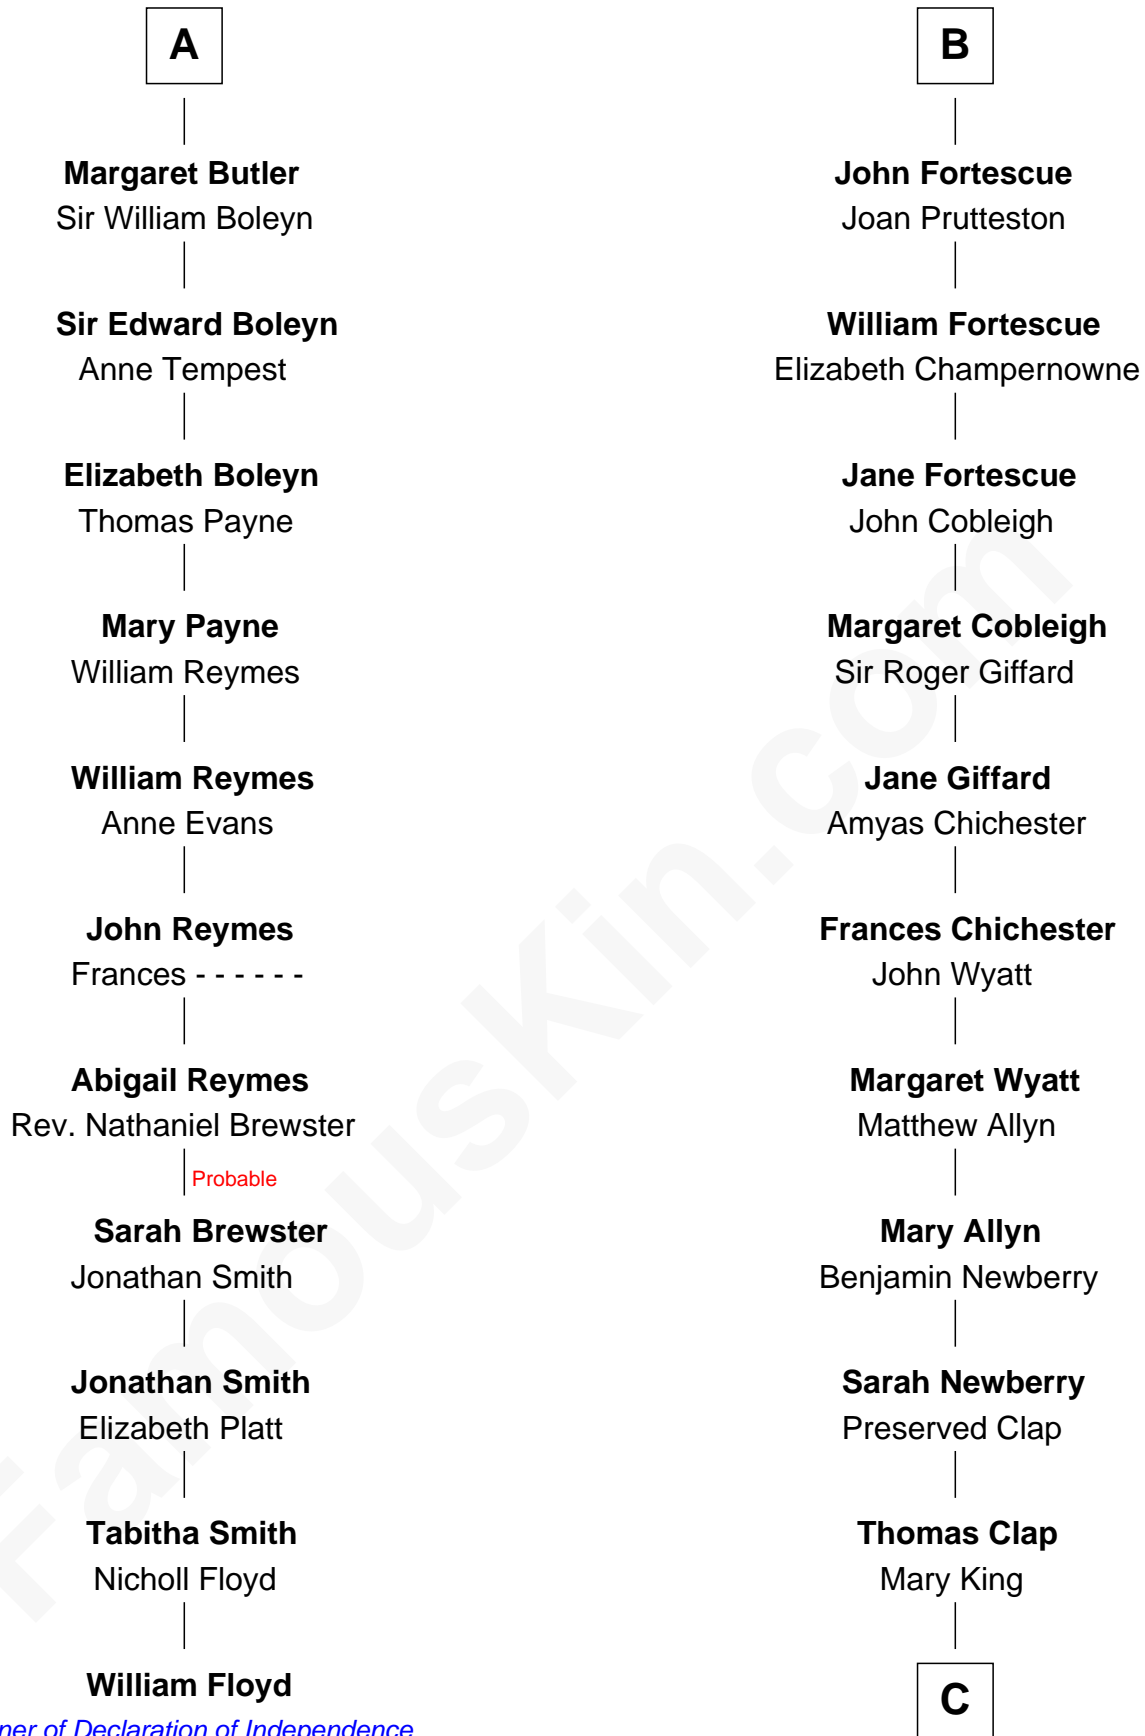

## Relationship Chart of

### William Floyd

*Signer of the Declaration of Independence*

17th cousin 3 times removed of

**Lewis Henry Morgan**  
*Pioneering Anthropologist*

**C**

—  
**Elijah Clap**

Mary Benton

—  
**Mary Clap**

Lemuel Steele

—  
**Harriet Steele**

Jedediah Morgan

—  
**Lewis Henry Morgan**

*Pioneering Anthropologist*

FamousKin.com