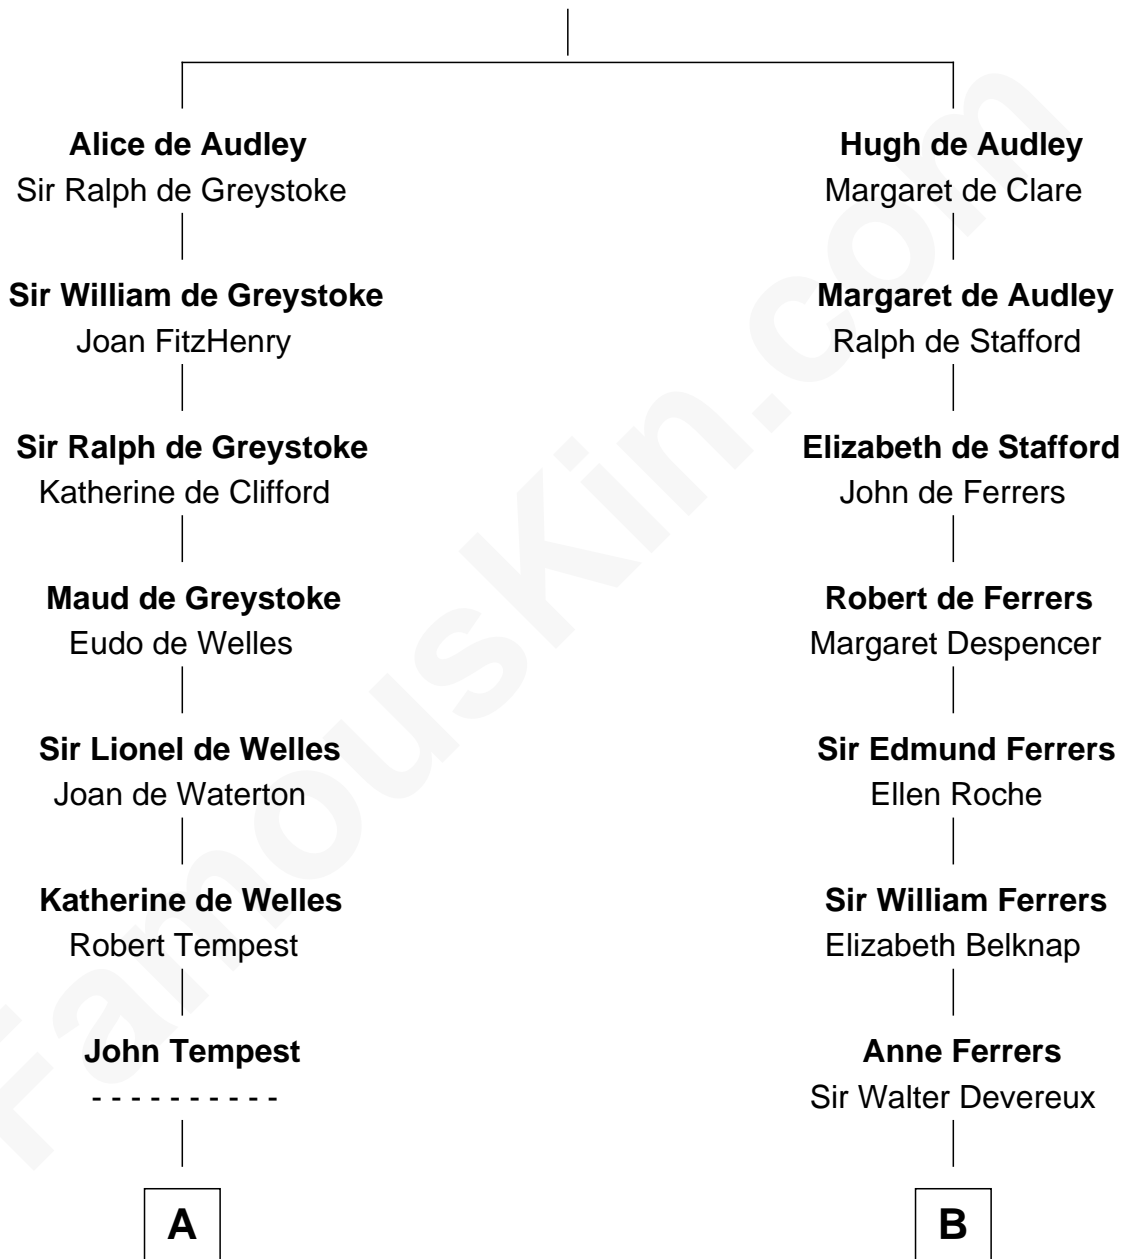

FamousKin.com

Relationship Chart of

William Floyd

Signer of the Declaration of Independence

16th cousin 4 times removed of

Marjorie Post

Founder of General Foods

Sir Hugh I de Audley

Iseult de Mortimer

C

Erastus Lathrop

Sarah Bailey

Caroline Cushman Lathrop

Charles Rollin Post

Charles William Post

Elle Letitia Merriweather