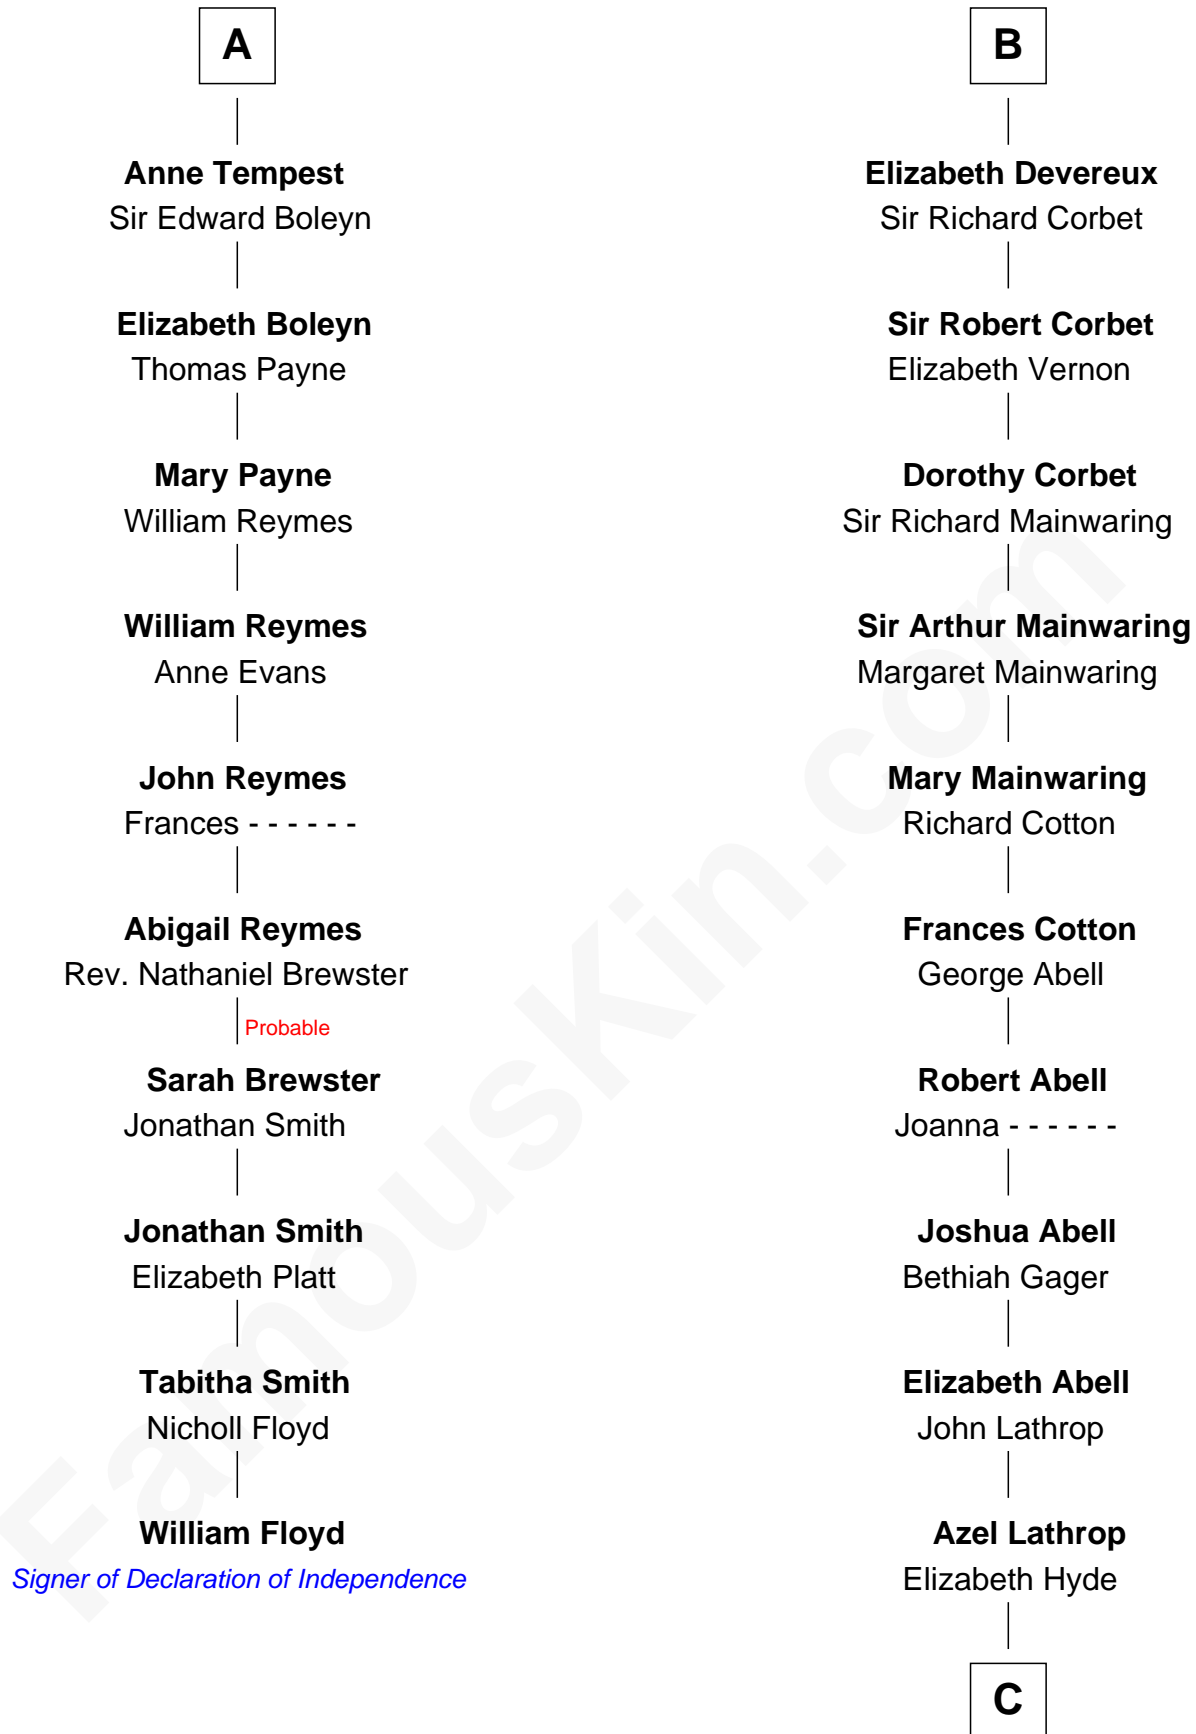

FamousKin.com

Relationship Chart of

William Floyd

Signer of the Declaration of Independence

16th cousin 4 times removed of

Marjorie Post

Founder of General Foods

Sir Hugh I de Audley

Iseult de Mortimer

C

Erastus Lathrop

Sarah Bailey

Caroline Cushman Lathrop

Charles Rollin Post

Charles William Post

Elle Letitia Merriweather