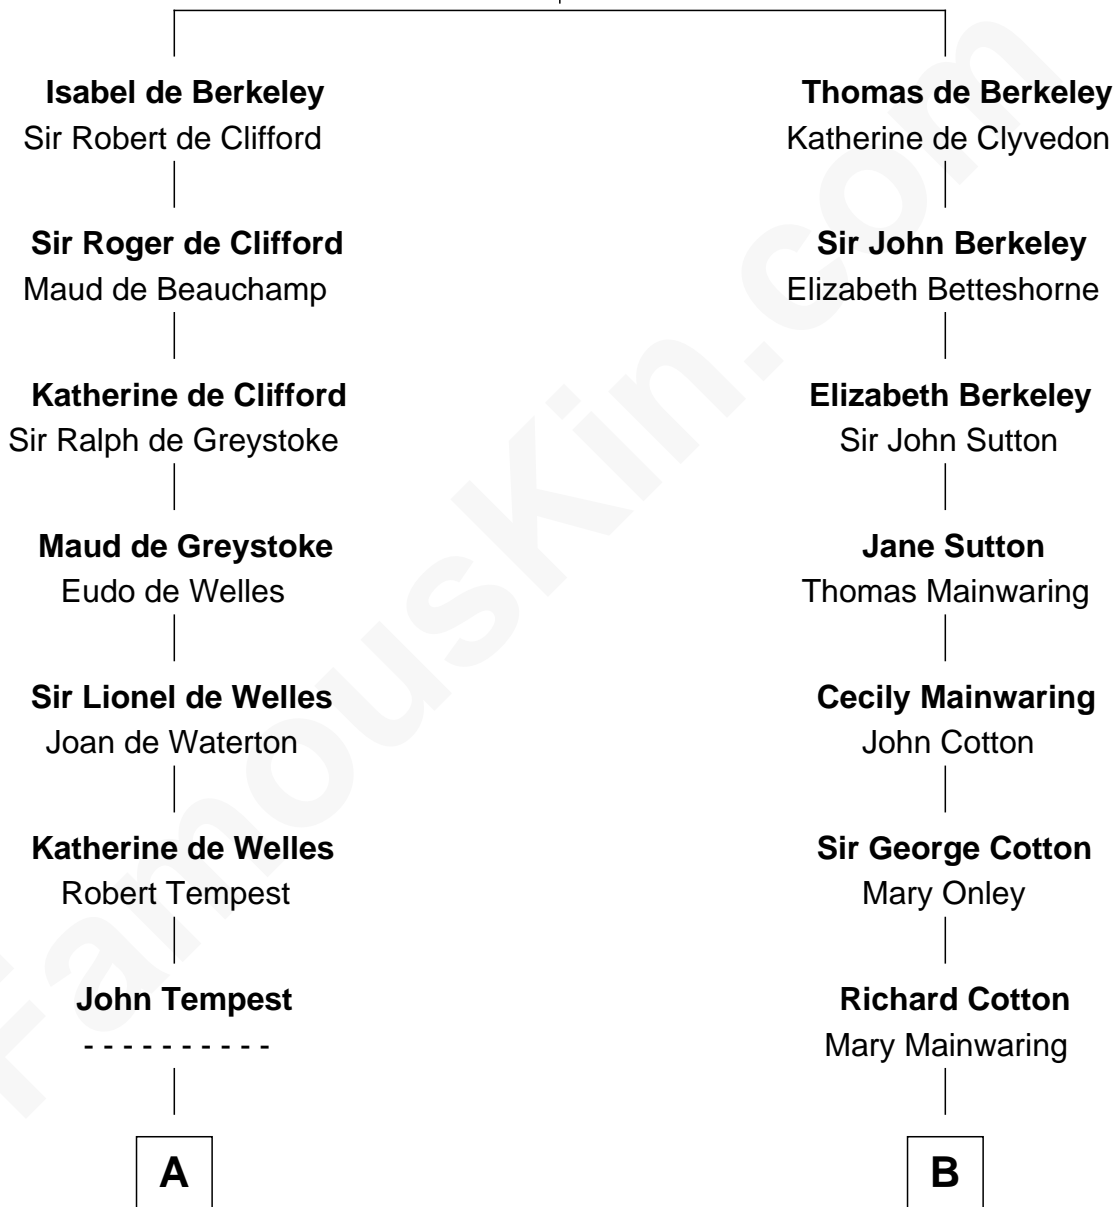

## Relationship Chart of

### William Floyd

*Signer of the Declaration of Independence*

15th cousin 1 time removed of

### Marjorie Post

*Founder of General Foods*

**Sir Maurice de Berkeley**

Eve la Zouche

**A**

**Anne Tempest**  
Sir Edward Boleyn

**Elizabeth Boleyn**  
Thomas Payne

**Mary Payne**  
William Reymes