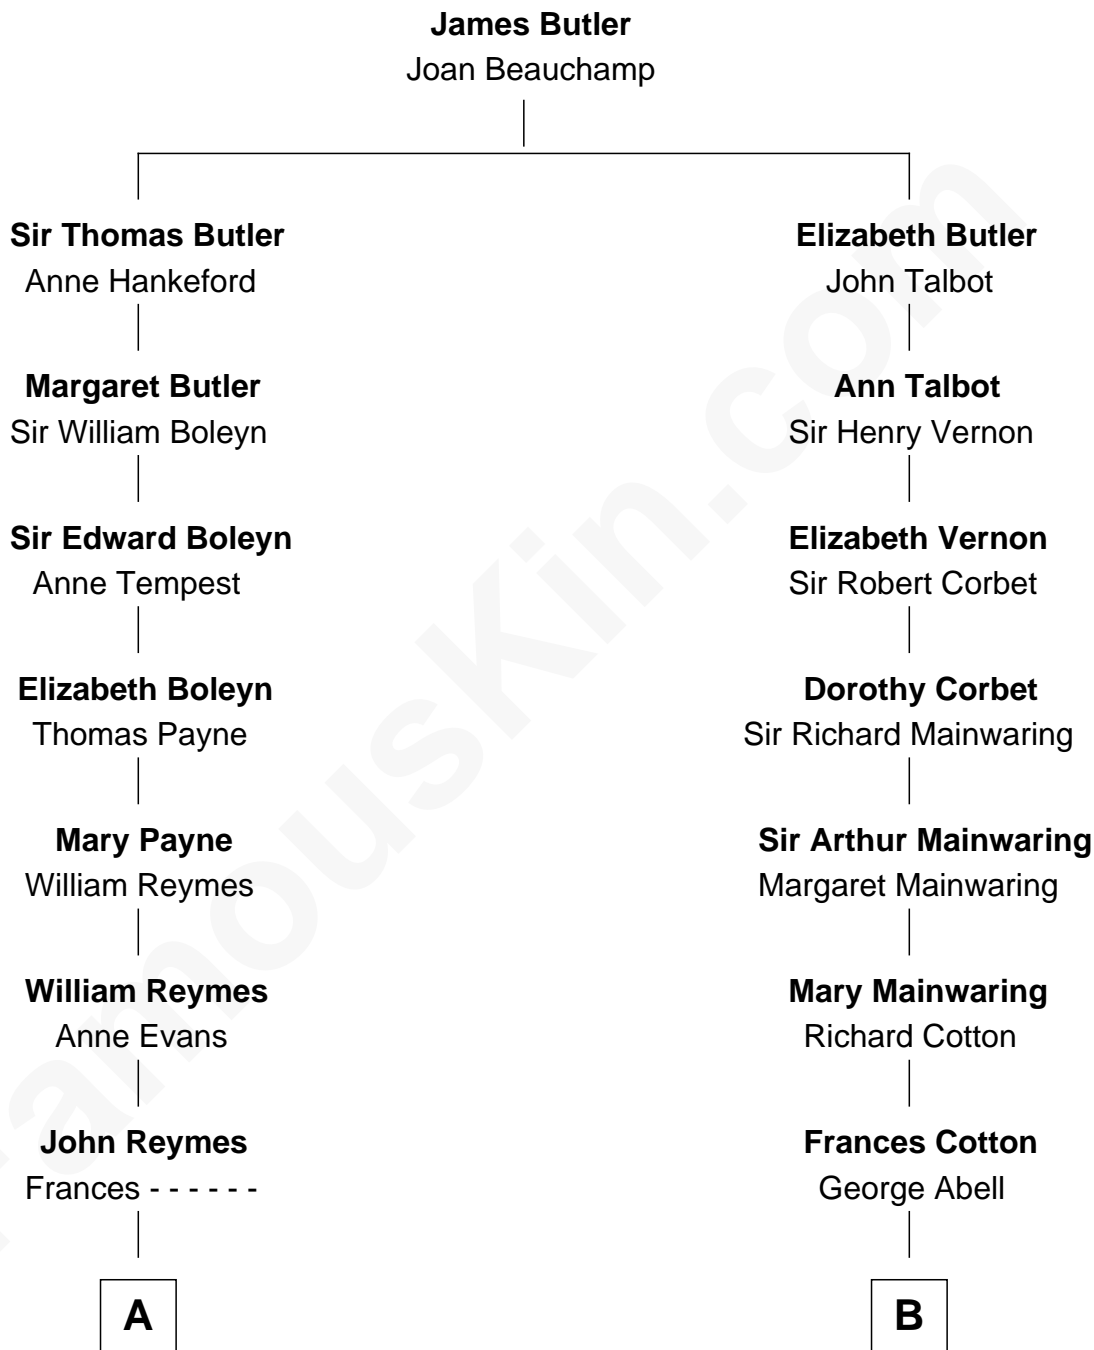

FamousKin.com

Relationship Chart of

William Floyd

Signer of the Declaration of Independence

11th cousin 2 times removed of

C. W. Post

Founder of Post Cereals

A

Abigail Reymes
Rev. Nathaniel Brewster

Probable

Sarah Brewster
Jonathan Smith

Jonathan Smith
Elizabeth Platt

Tabitha Smith
Nicholl Floyd

William Floyd
Signer of Declaration of Independence

B

Robert Abell
Joanna - - - - -

Joshua Abell
Bethiah Gager

Elizabeth Abell
John Lathrop

Azel Lathrop
Elizabeth Hyde

Erastus Lathrop
Sarah Bailey

Caroline Cushman Lathrop
Charles Rollin Post

C. W. Post
Founder of Post Cereals