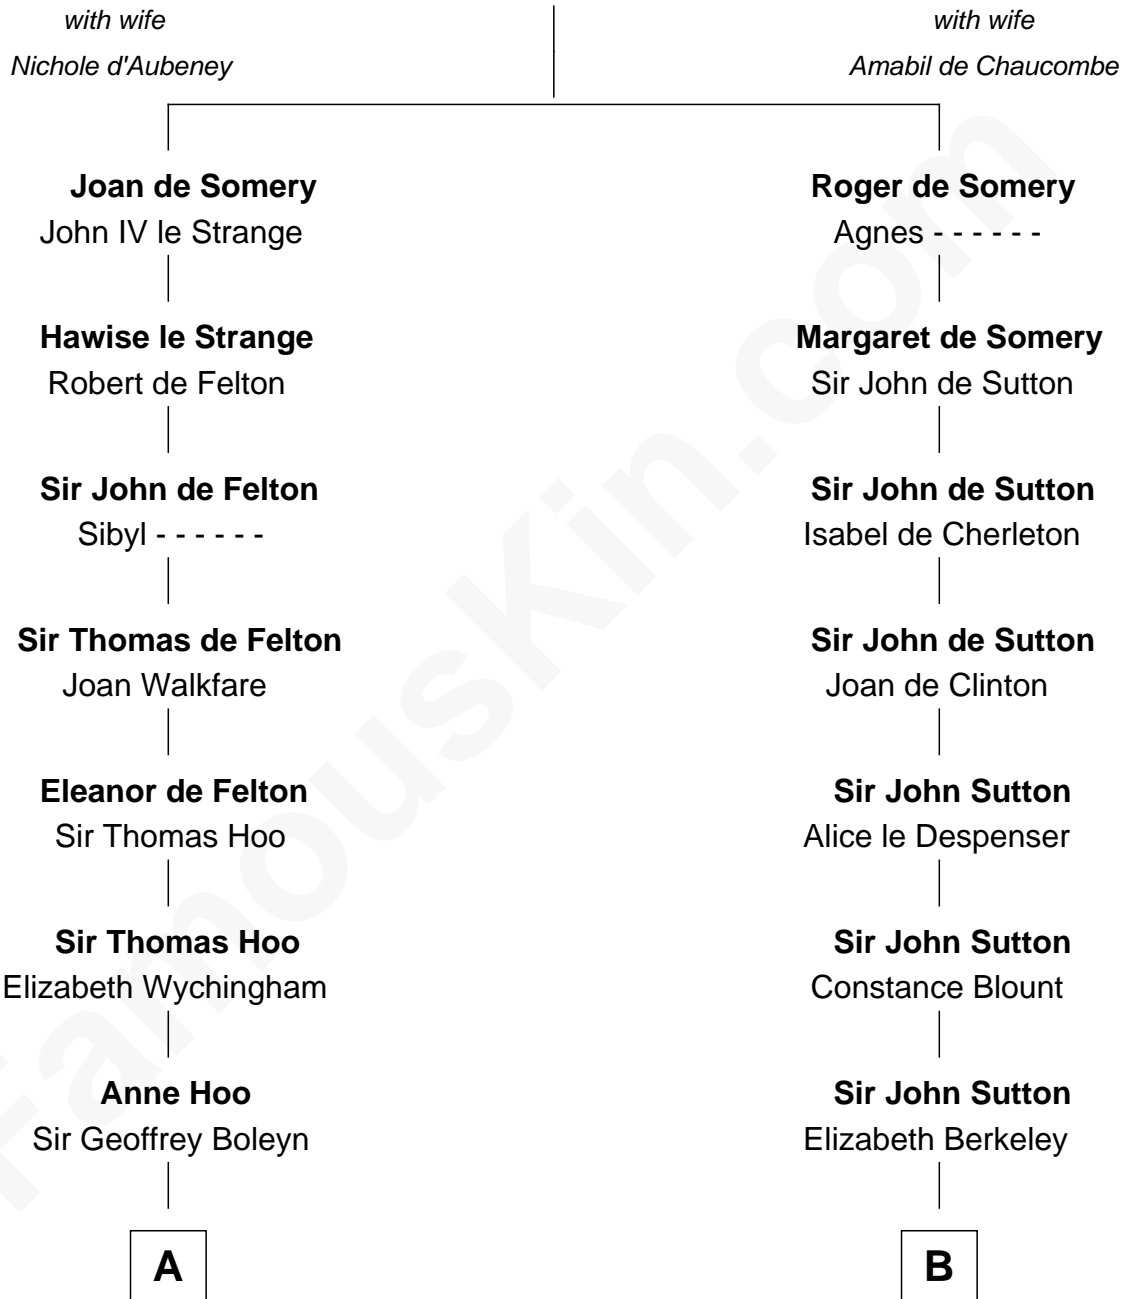

Sir Roger de Somery