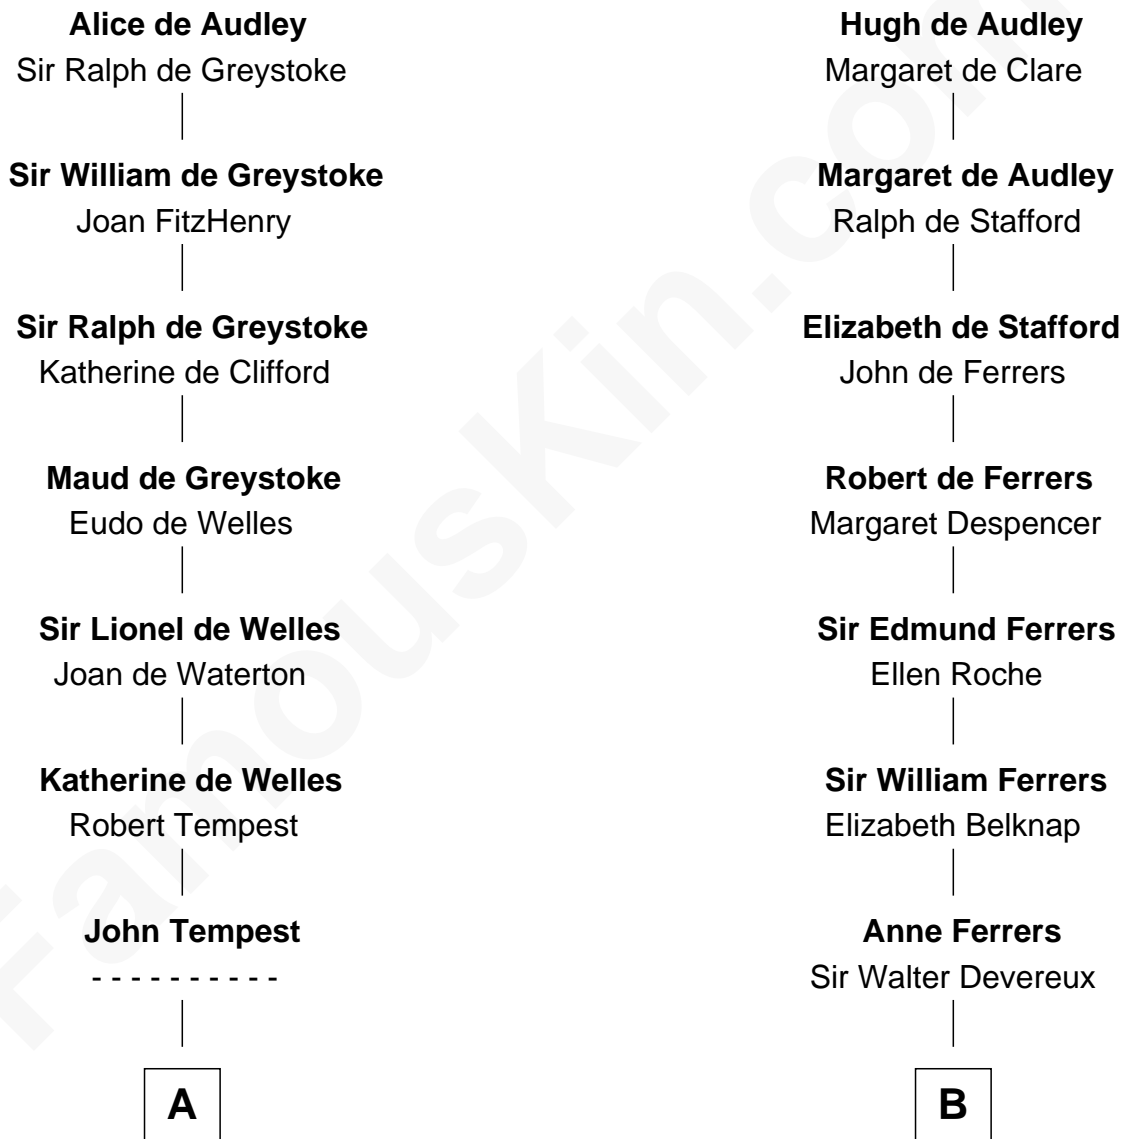

FamousKin.com

Relationship Chart of

William Floyd

Signer of the Declaration of Independence

16th cousin 3 times removed of

C. W. Post

Founder of Post Cereals

Sir Hugh I de Audley

Iseult de Mortimer

C

Erastus Lathrop

Sarah Bailey

Caroline Cushman Lathrop

Charles Rollin Post

C. W. Post

Founder of Post Cereals