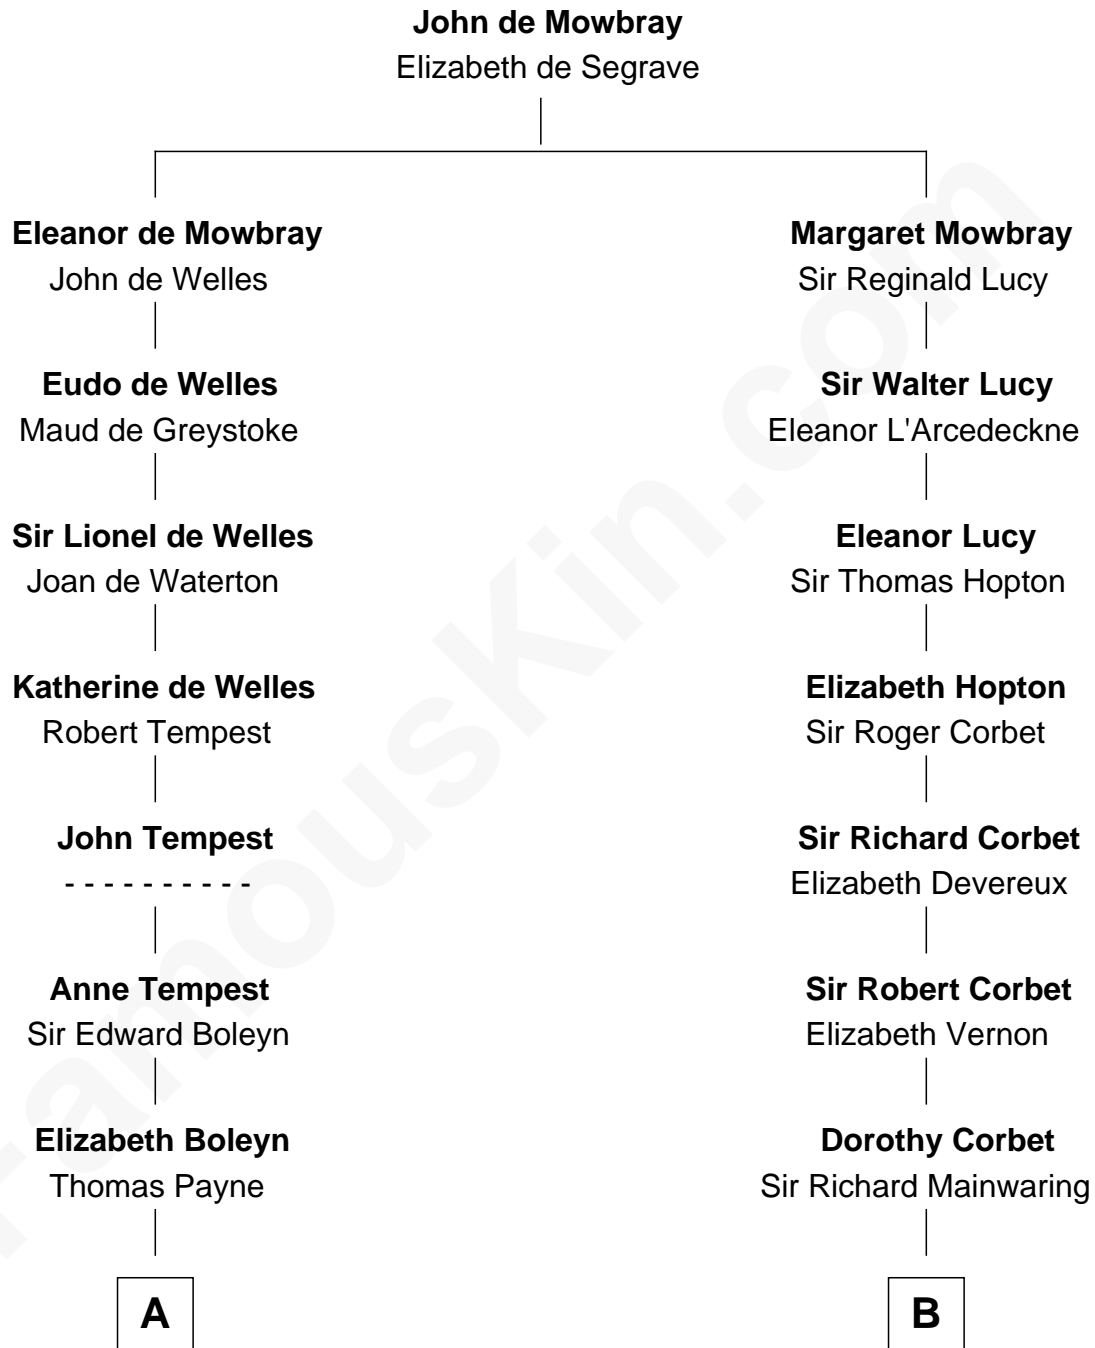

## Relationship Chart of

### William Floyd

*Signer of the Declaration of Independence*

14th cousin 2 times removed of

**C. W. Post**

*Founder of Post Cereals*

**A**

**Mary Payne**  
William Reymes

**William Reymes**  
Anne Evans