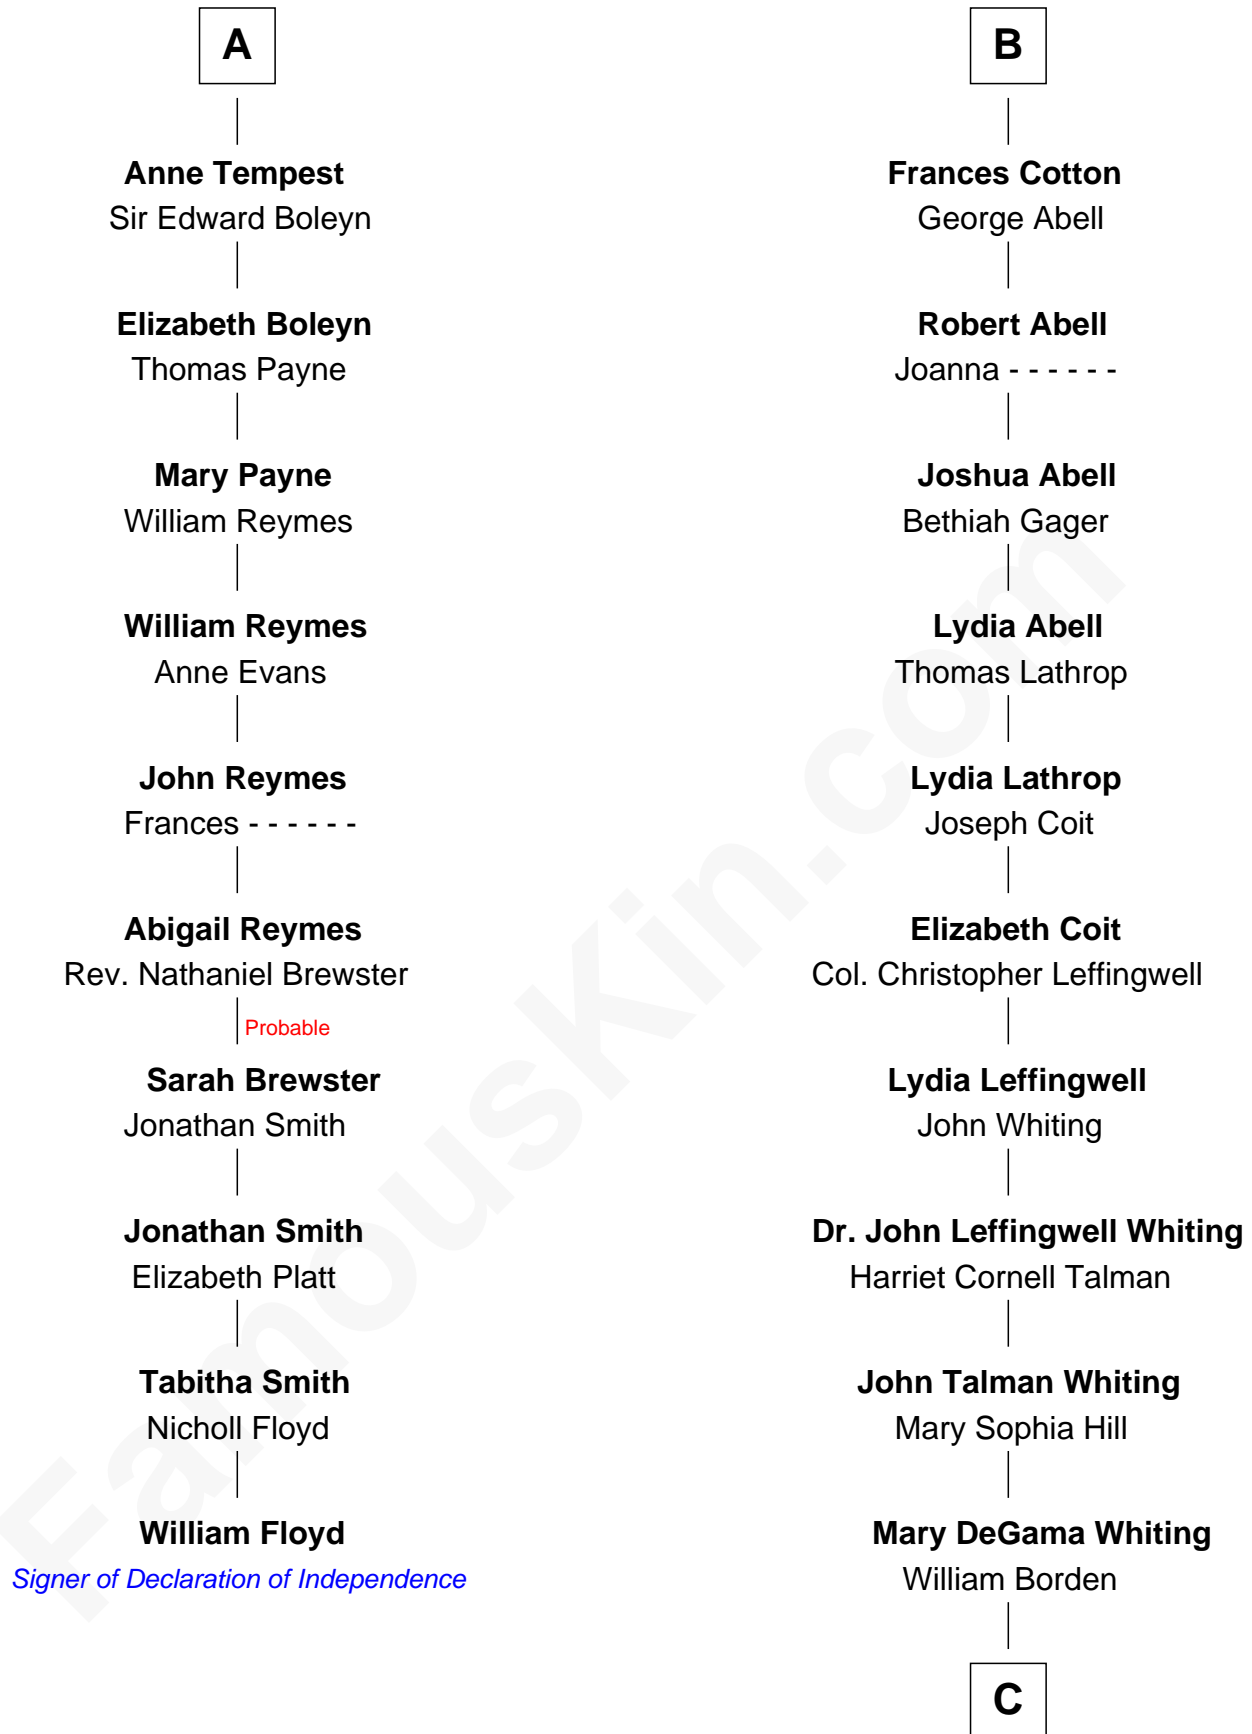

## Relationship Chart of

### William Floyd

*Signer of the Declaration of Independence*

16th cousin 3 times removed of

### Adlai Stevenson III

*U.S. Senator from Illinois*

**Sir Maurice de Berkeley**

Eve la Zouche

**C**

John Borden

Ellen Wallace Waller

Ellen Borden