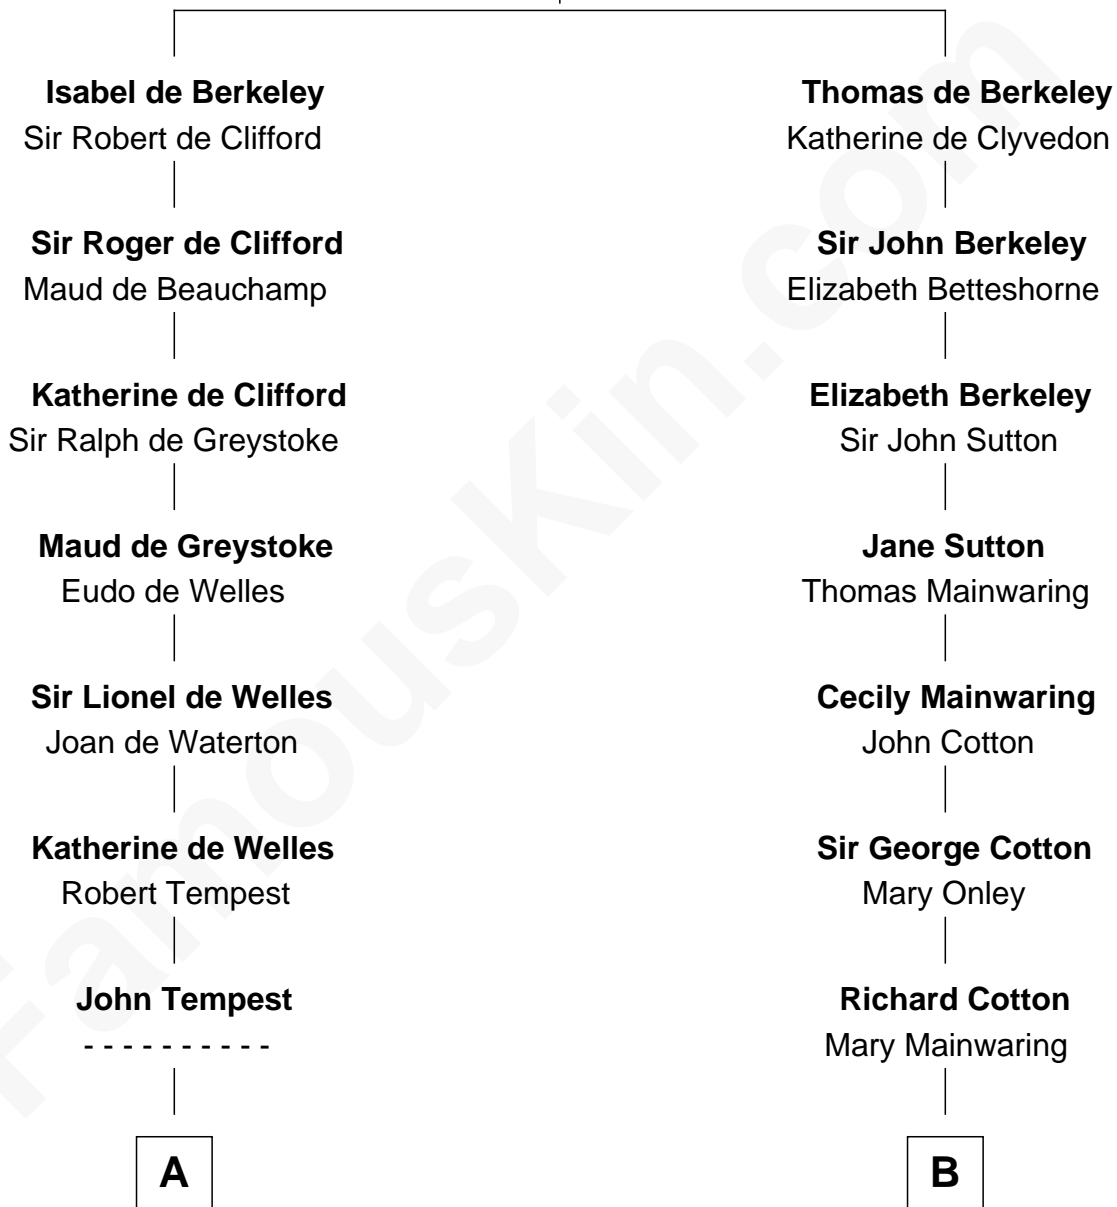

## Relationship Chart of

### William Floyd

*Signer of the Declaration of Independence*

16th cousin 3 times removed of

### Adlai Stevenson III

*U.S. Senator from Illinois*

**Sir Maurice de Berkeley**

Eve la Zouche

**C**

John Borden

Ellen Wallace Waller

Ellen Borden