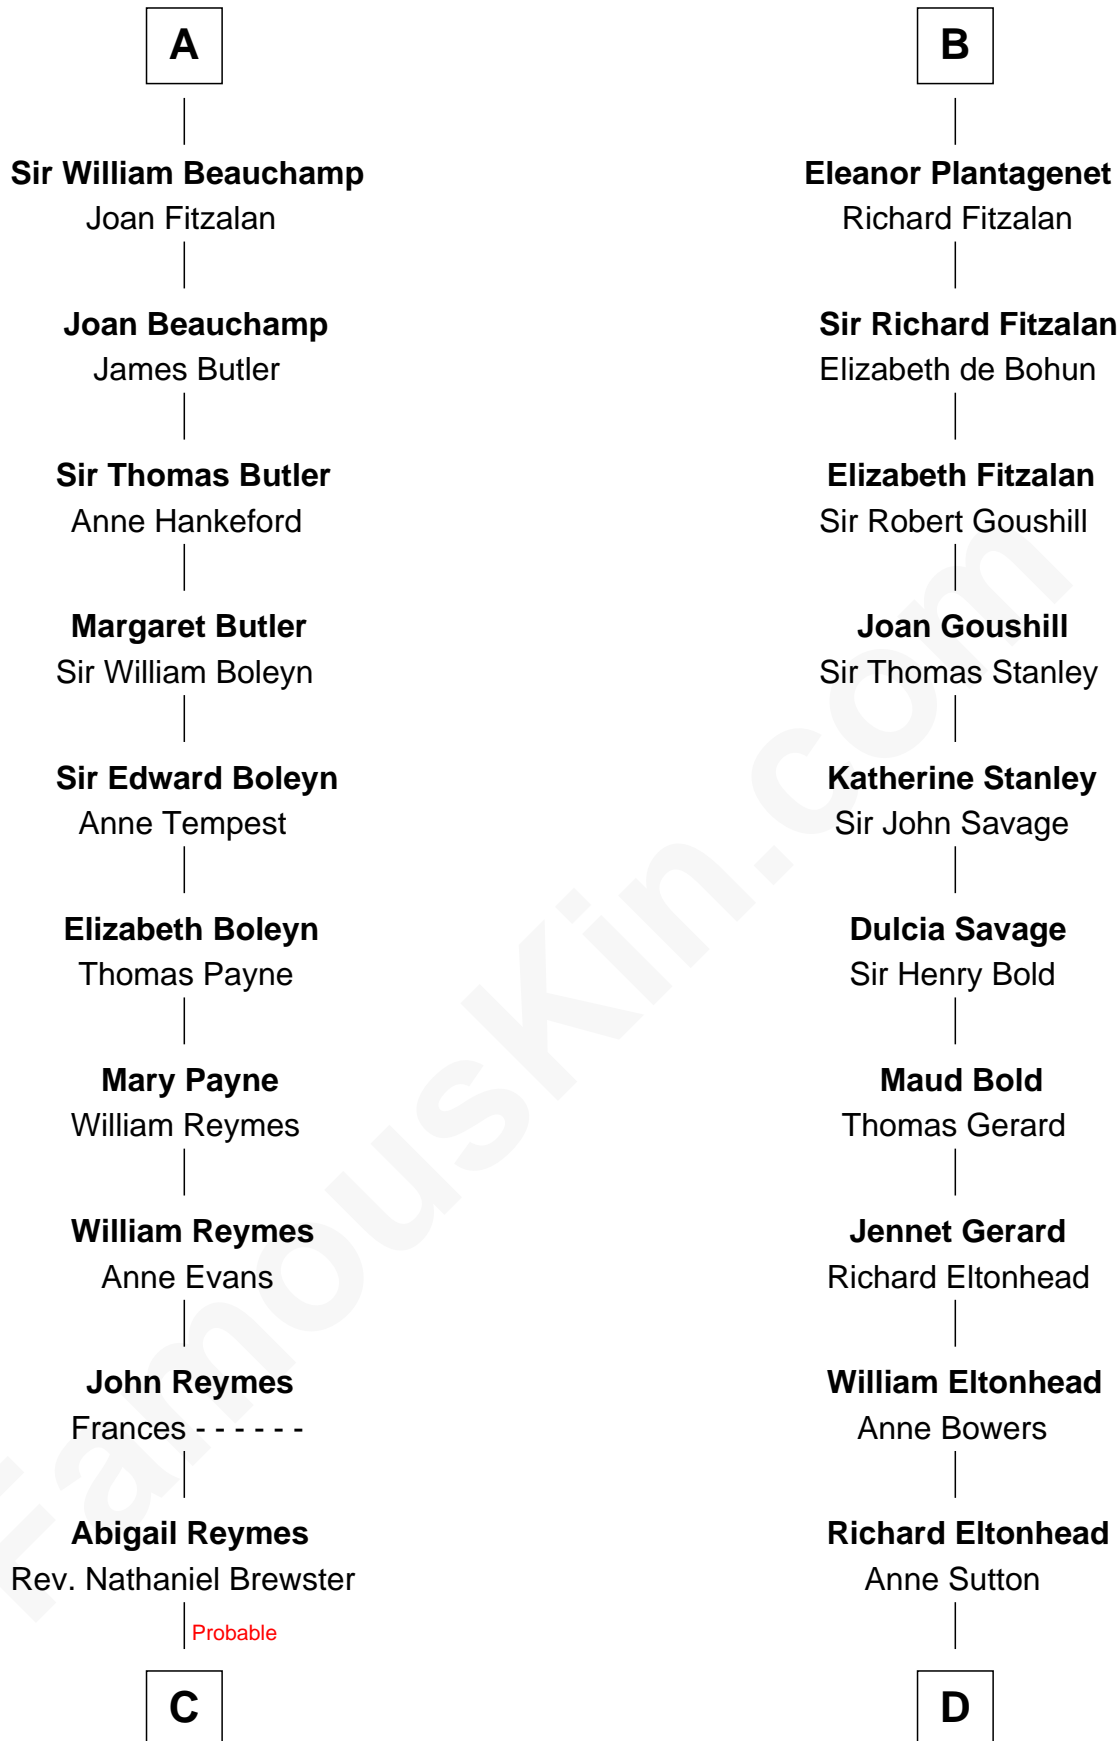

FamousKin.com

Relationship Chart of

William Floyd

Signer of the Declaration of Independence

20th cousin 1 time removed of

Henry Lee III

9th Governor of Virginia

Simon de St. Liz
Isabel of Leicester

C

Sarah Brewster

Jonathan Smith

Jonathan Smith

Elizabeth Platt

Tabitha Smith

Nicholl Floyd

William Floyd