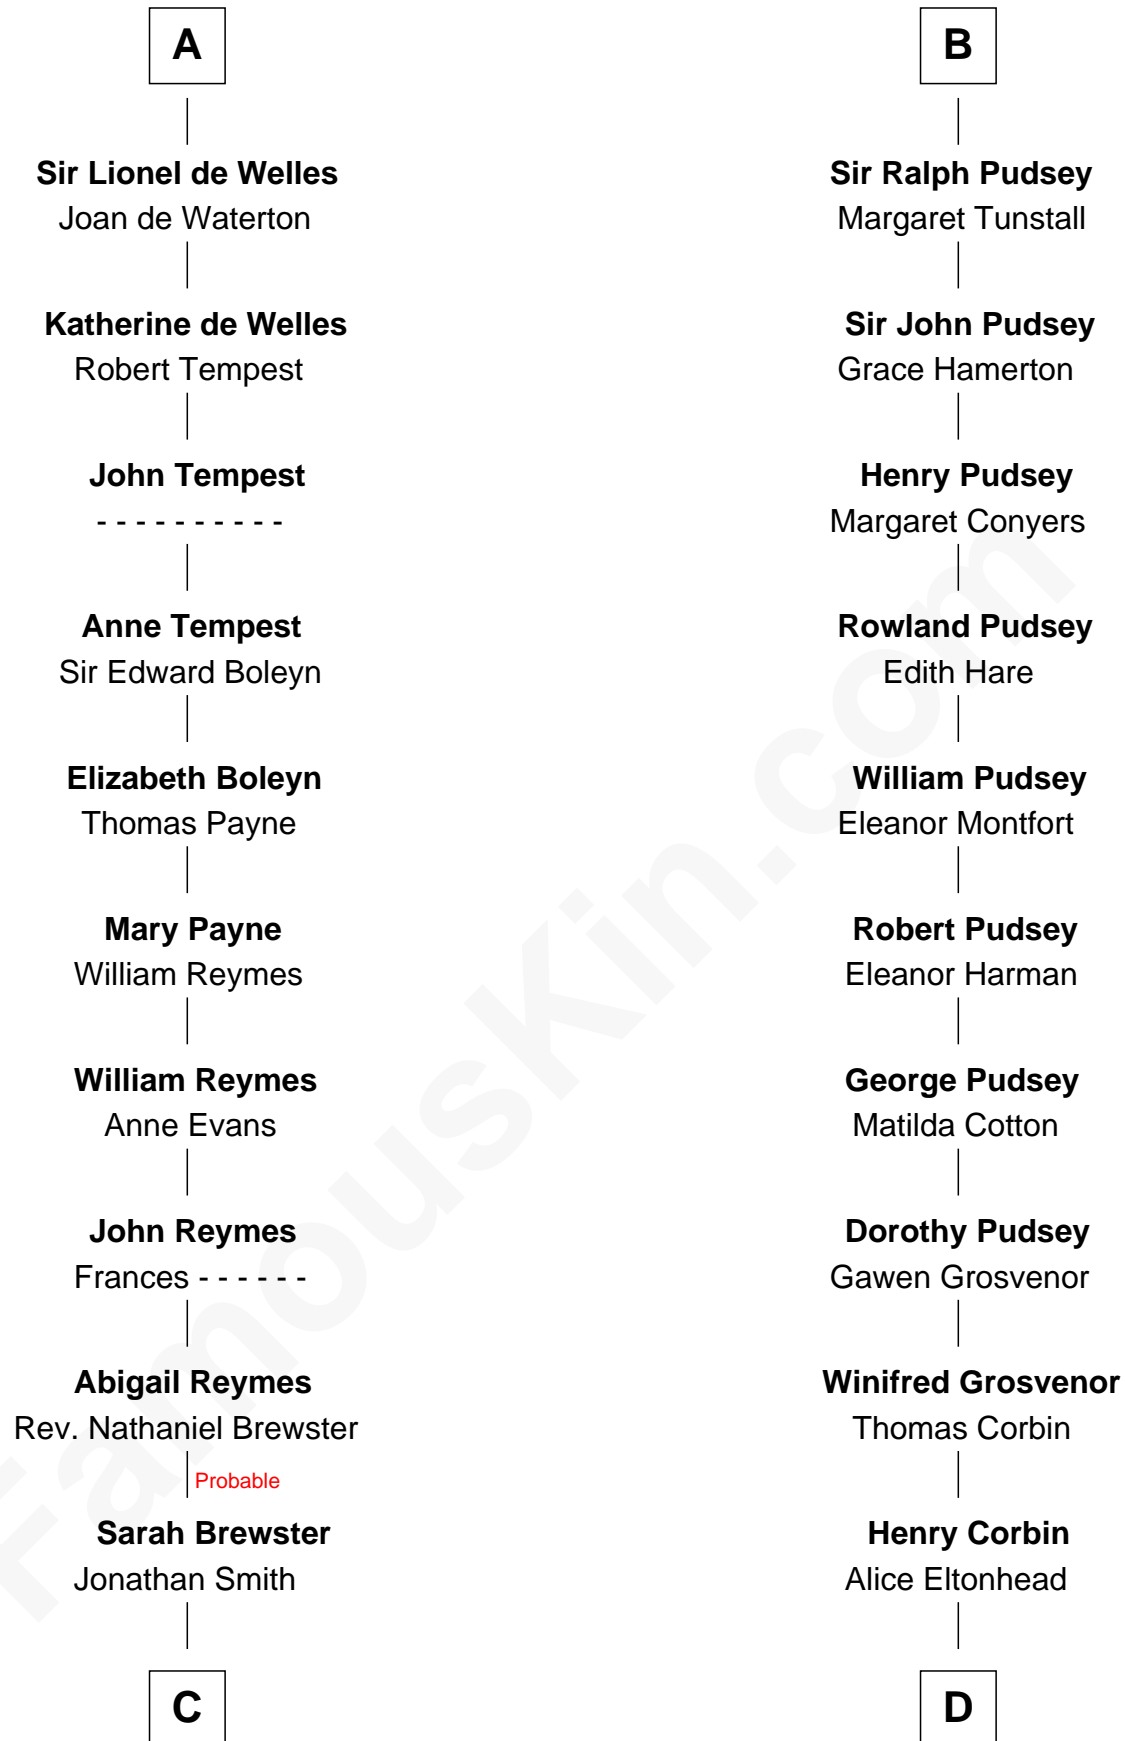

## Relationship Chart of

### William Floyd

*Signer of the Declaration of Independence*

19th cousin 1 time removed of

### Henry Lee III

*9th Governor of Virginia*

**Sir Richard FitzRoy**

Rose de Dover

**C**

**Jonathan Smith**

Elizabeth Platt

**Tabitha Smith**

Nicholl Floyd

**William Floyd**

*Signer of Declaration of Independence*

**D**

**Laetitia Corbin**

Richard Lee

**Henry Lee**

Mary Bland