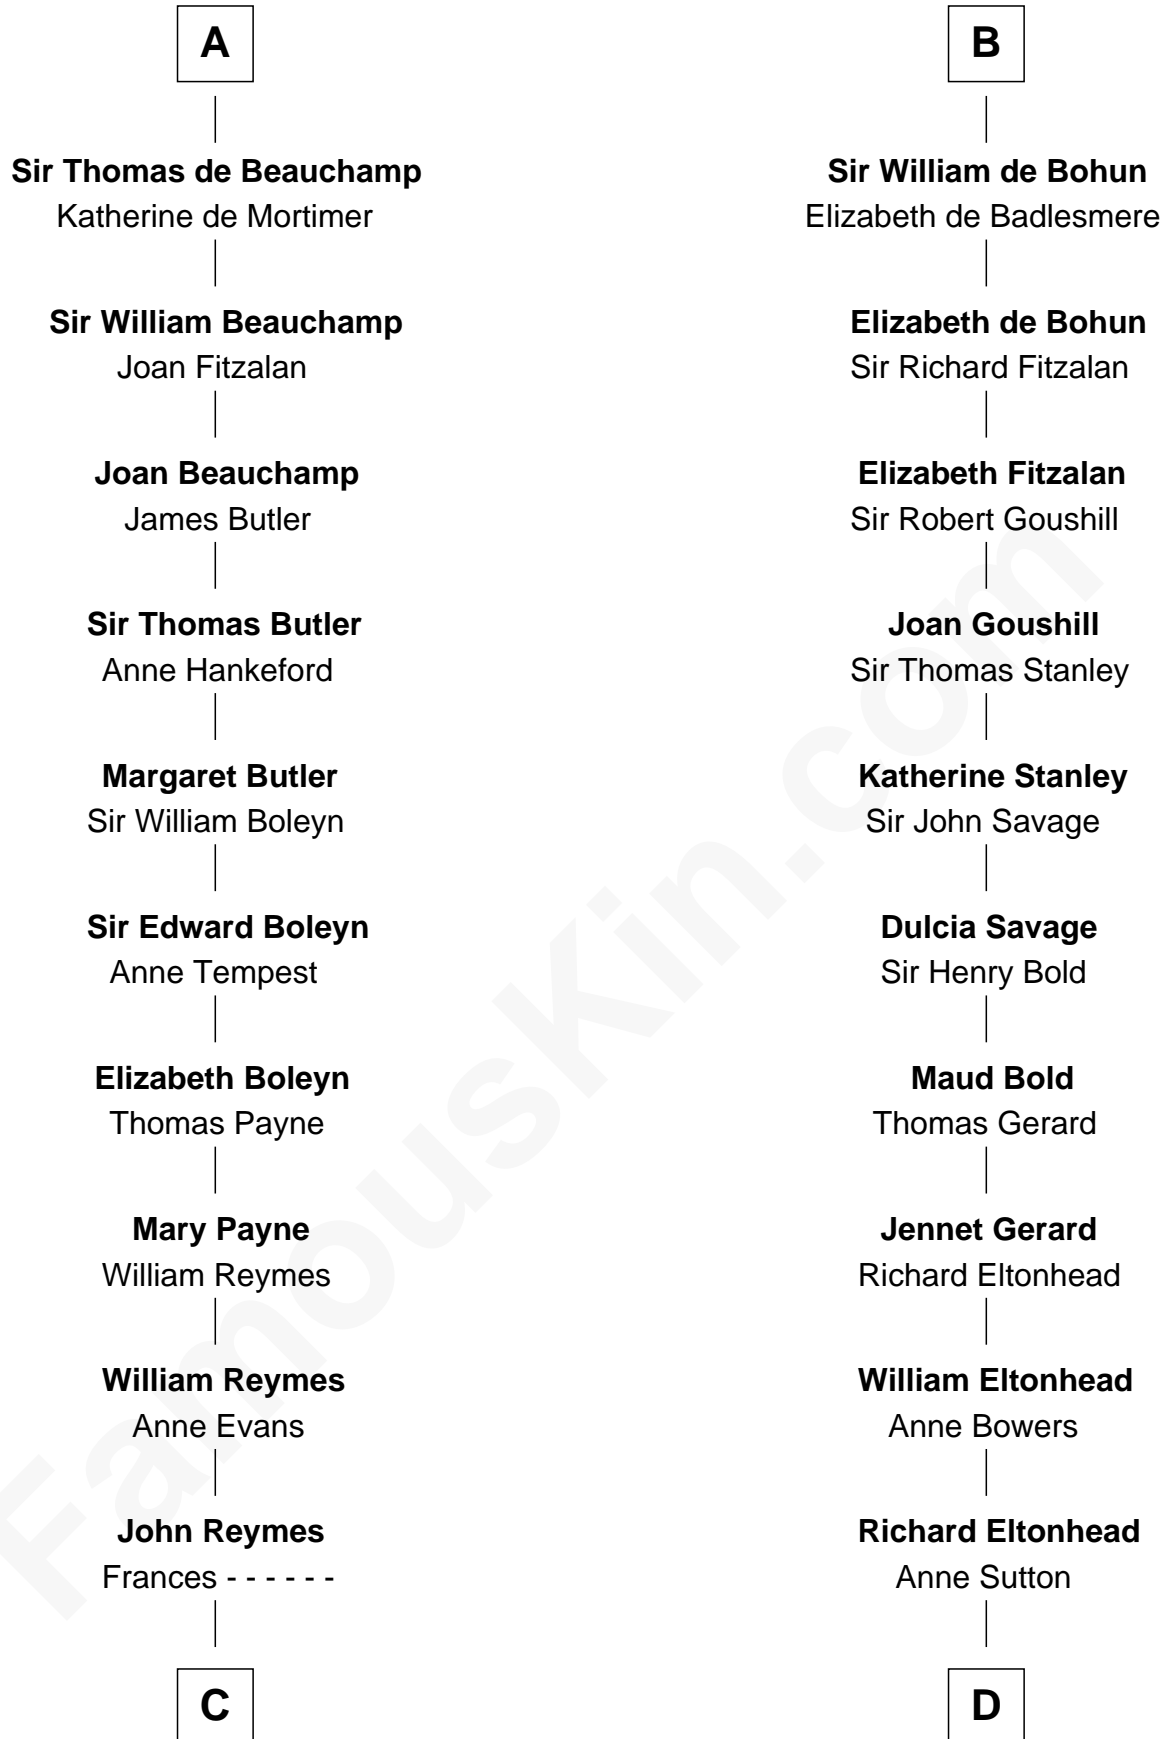

## Relationship Chart of

### William Floyd

*Signer of the Declaration of Independence*

21st cousin of

### Henry Lee III

*9th Governor of Virginia*

**Enna MacMurrough**

**C**

**Abigail Reymes**  
Rev. Nathaniel Brewster

Probable

**Sarah Brewster**  
Jonathan Smith

**Jonathan Smith**  
Elizabeth Platt