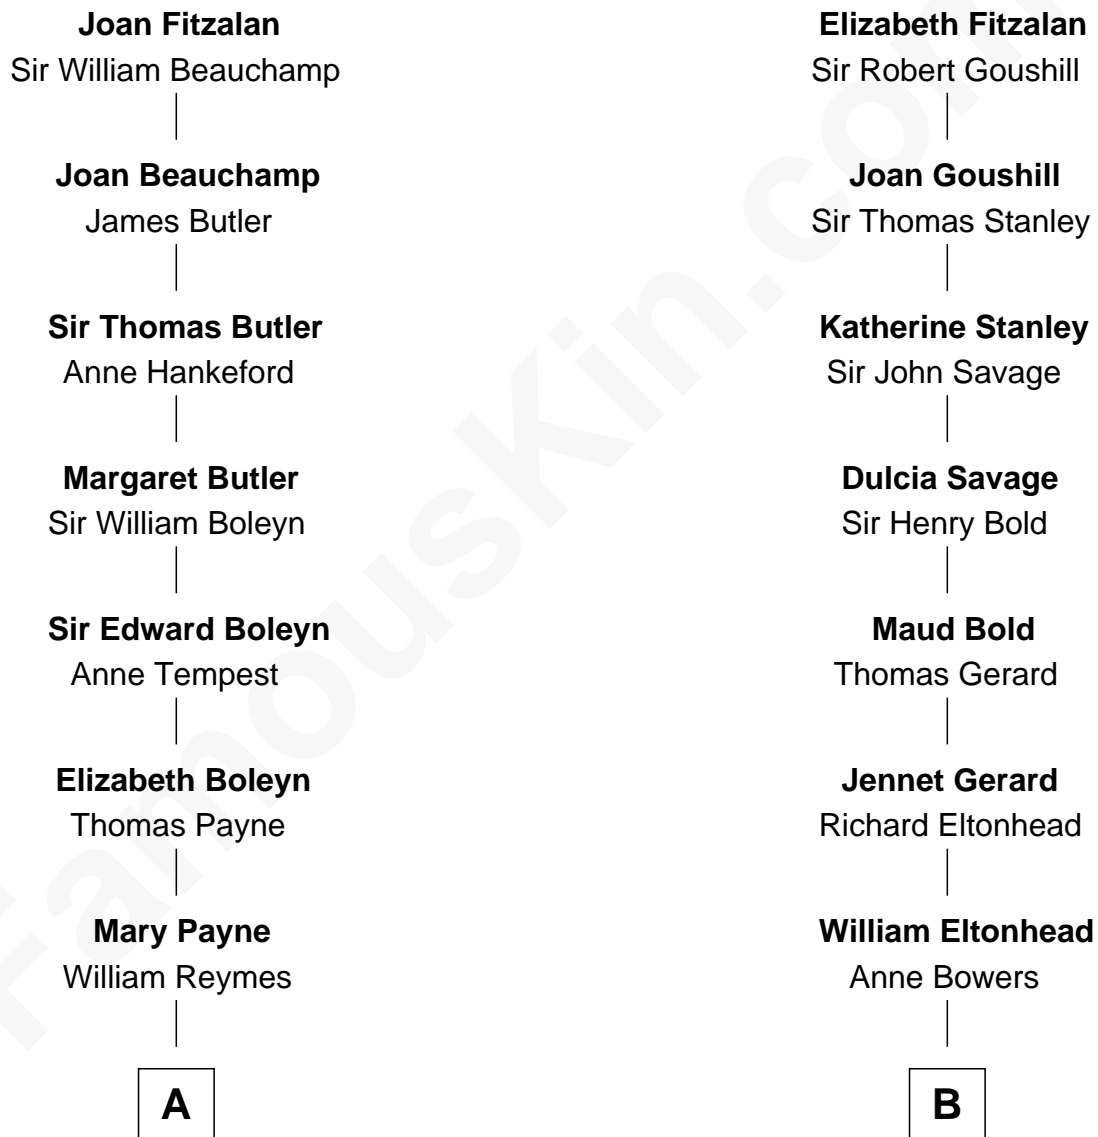

Sir Richard Fitzalan

Elizabeth de Bohun